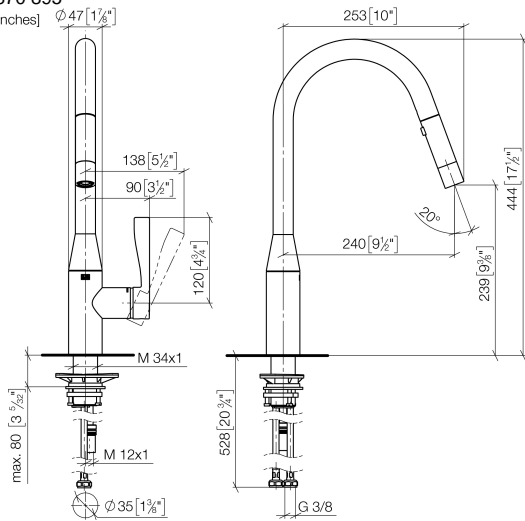

SYNC Single-lever mixer Pull-down with spray function - Brushed Durabron (23kt Gold)

SYNC

33 870 895

- 240mm projection
- pivotable spout 360°
- Optional swivel limiter available with swivel limiter set 12 821 970 90
- laminar and spray flow
- height of mixer 444 mm
- height up to laminar flow regulator 240 mm
- hole diameter 35 mm
- 1800 mm metal shower hose
- sprayface with anti-scaling system
- max. flow 10.4 l/min at 3 bar flow pressure
- lead-free
- This product can help a building meet the requirements of Green Building Rating Systems, e.g. LEED®, BREEAM®, DGNB

Recommended miscellaneous

Swivel limitation set - 12 821 970 90

Recommended miscellaneous

Strainer waste with control handle - Brushed Durabron (23kt Gold) 10 712 970-28

Recommended miscellaneous

Dispenser without rosette - Brushed Durabron (23kt Gold) 82 424 970-28

33 870 895

mm [inches] $\varnothing 47 [1\frac{1}{8}"]$

Flow rate chart

Certificates

Belgaqua_21-027- 27_3. LGA_28657. GDV_0400314.

33 870 895

Spare parts list

No.	Item Number	Name	Quantity used	Delivery time
1	90 12 11 148 00-28	shower	1	20
2	04 30 02 120 00-85	hose	1	30
3	90 28 22 302 00-28	spout	1	20
4	09 28 10 160 90	ring	1	2
5	09 28 10 162 90	ring	1	2
6	09 28 10 161 90	ring	1	2
7	90 15 05 064 00 90	cartridge	1	2
8	09 23 10 072 90	nut	1	60
9	09 14 10 190 90	seal	1	2
10	09 28 30 030-28	cover	1	20
11	09 20 89 020-28	handle	1	20
12	90 31 11 063 00 90	pin	1	2
13	90 31 20 087 00-28	plug	1	20
14	04 30 04 101 00 90	hose	2	2
15	04 28 20 067 00 90	pipe	1	2
16	04 30 11 040 00 90	fixing set	1	2
17	09 20 93 056 90	insert	1	2
18	90 24 03 253 00 90	adaptor	1	2
19	09 30 03 038 90	hose	1	2
20	04 21 50 010 00 90	accessories	1	2
21	90 30 09 031 00 90	key	1	2