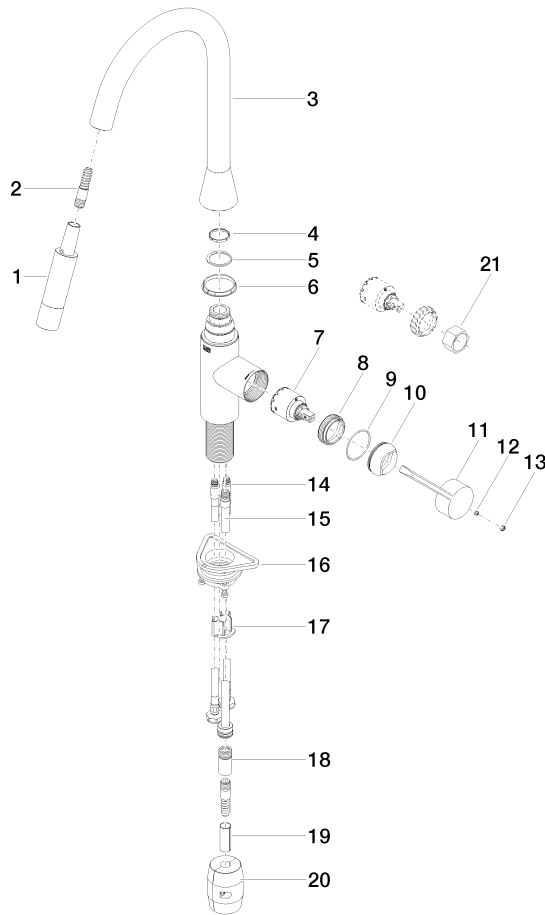

SYNC Single-lever mixer Pull-down with spray function - Brushed Durabron (23kt Gold)

SYNC

33 870 895

- 240mm projection
- pivotable spout 360°
- Optional swivel limiter available with swivel limiter set 12 821 970 90
- laminar and spray flow
- height of mixer 444 mm
- height up to laminar flow regulator 240 mm
- hole diameter 35 mm
- 1800 mm metal shower hose
- sprayface with anti-scaling system
- max. flow 10.4 l/min at 3 bar flow pressure
- lead-free
- This product can help a building meet the requirements of Green Building Rating Systems, e.g. LEED®, BREEAM®, DGNB

Recommended miscellaneous

Swivel limitation set - 12 821 970 90

Recommended miscellaneous

Strainer waste with control handle - Brushed Durabron (23kt Gold) 10 712 970-28

Recommended miscellaneous

Dispenser without rosette - Brushed Durabron (23kt Gold) 82 424 970-28

33 870 895

mm [inches] $\varnothing 47 [1\frac{1}{8}"]$

Flow rate chart

Certificates

Belgaqua_21-027- 27_3. LGA_28657. GDV_0400314.

33 870 895

Spare parts list

No.	Item Number	Name	Quantity used	Delivery time
1	90 12 11 148 00-28	shower	1	20
2	04 30 02 120 00-85	hose	1	30
3	90 28 22 302 00-28	spout	1	20
4	09 28 10 160 90	ring	1	2
5	09 28 10 162 90	ring	1	2
6	09 28 10 161 90	ring	1	2
7	90 15 05 064 00 90	cartridge	1	2
8	09 23 10 072 90	nut	1	60
9	09 14 10 190 90	seal	1	2
10	09 28 30 030-28	cover	1	20
11	09 20 89 020-28	handle	1	20
12	90 31 11 063 00 90	pin	1	2
13	90 31 20 087 00-28	plug	1	20
14	04 30 04 101 00 90	hose	2	2
15	04 28 20 067 00 90	pipe	1	2
16	04 30 11 040 00 90	fixing set	1	2
17	09 20 93 056 90	insert	1	2
18	90 24 03 253 00 90	adaptor	1	2
19	09 30 03 038 90	hose	1	2
20	04 21 50 010 00 90	accessories	1	2
21	90 30 09 031 00 90	key	1	2