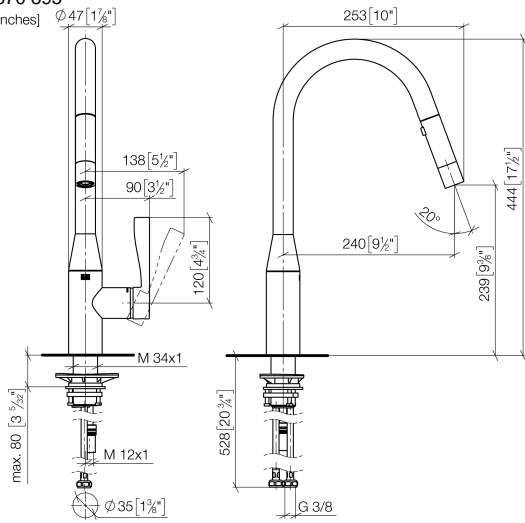

**SYNC Single-lever mixer Pull-down with spray function - Brushed Champagne (22kt Gold)**

SYNC

33 870 895

- 240mm projection
- pivotable spout 360°
- Optional swivel limiter available with swivel limiter set 12 821 970 90
- laminar and spray flow
- height of mixer 444 mm
- height up to laminar flow regulator 240 mm
- hole diameter 35 mm
- 1800 mm metal shower hose
- sprayface with anti-scaling system
- max. flow 10.4 l/min at 3 bar flow pressure
- lead-free
- This product can help a building meet the requirements of Green Building Rating Systems, e.g. LEED®, BREEAM®, DGNB

**Recommended miscellaneous**

**Swivel limitation set -** 12 821 970 90

**Recommended miscellaneous**

**Dispenser without rosette -  
Brushed Champagne (22kt Gold)** 82 424 970-46

**Recommended miscellaneous**

**Strainer waste with control handle  
- Brushed Champagne (22kt Gold)** 10 712 970-46

33 870 895

mm [inches]

**Flow rate chart**

**Certificates**

LGA\_28657.

GDV\_0400314.

33 870 895