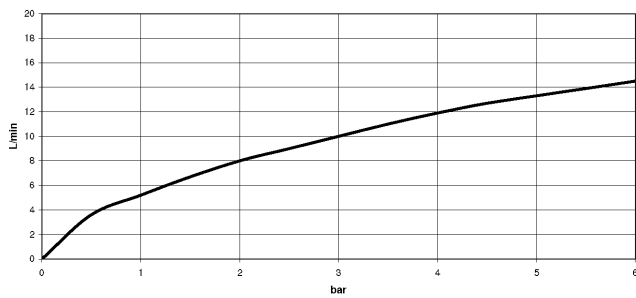

**SYNC Single-lever mixer Pull-down with spray function - Brushed Champagne (22kt Gold)**

SYNC

33 870 895

- 240mm projection
- pivotable spout 360°
- Optional swivel limiter available with swivel limiter set 12 821 970 90
- laminar and spray flow
- height of mixer 444 mm
- height up to laminar flow regulator 240 mm
- hole diameter 35 mm
- 1800 mm metal shower hose
- sprayface with anti-scaling system
- max. flow 10.4 l/min at 3 bar flow pressure
- lead-free
- This product can help a building meet the requirements of Green Building Rating Systems, e.g. LEED®, BREEAM®, DGNB

**Recommended miscellaneous**

**Swivel limitation set -** 12 821 970 90

**Recommended miscellaneous**

**Dispenser without rosette -  
Brushed Champagne (22kt Gold)** 82 424 970-46

**Recommended miscellaneous**

**Strainer waste with control handle  
- Brushed Champagne (22kt Gold)** 10 712 970-46

33 870 895

mm [inches]

**Flow rate chart**

**Certificates**

LGA\_28657.

GDV\_0400314.

33 870 895