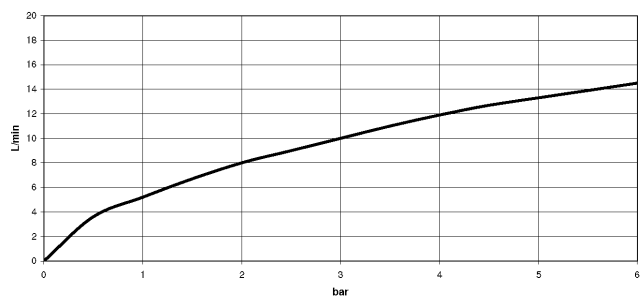

SYNC Single-lever mixer Pull-down with spray function - Champagne (22kt Gold)

SYNC

33 870 895

- 240mm projection
- pivatable spout 360°
- Optional swivel limiter available with swivel limiter set 12 821 970 90
- laminar and spray flow
- height of mixer 444 mm
- height up to laminar flow regulator 240 mm
- hole diameter 35 mm
- 1800 mm metal shower hose
- sprayface with anti-scaling system
- max. flow 10.4 l/min at 3 bar flow pressure
- lead-free
- This product can help a building meet the requirements of Green Building Rating Systems, e.g. LEED®, BREEAM®, DGNB

33 870 895

mm [inches] $\varnothing 47 [1\frac{1}{8}"]$

Flow rate chart

Certificates

LGA_28657.

GDV_0400314.

33 870 895