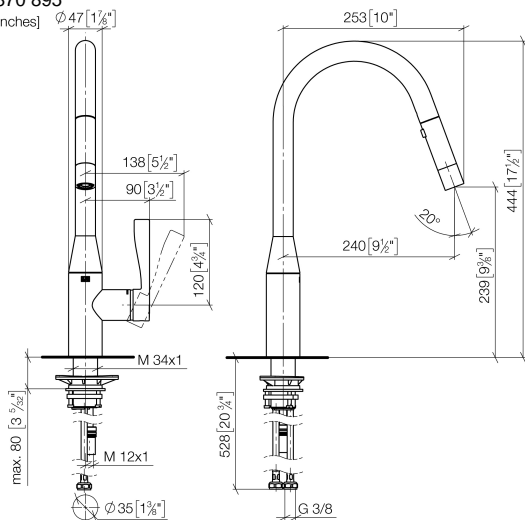

SYNC Single-lever mixer Pull-down with spray function - Champagne (22kt Gold)

SYNC

33 870 895

- 240mm projection
- pivatable spout 360°
- Optional swivel limiter available with swivel limiter set 12 821 970 90
- laminar and spray flow
- height of mixer 444 mm
- height up to laminar flow regulator 240 mm
- hole diameter 35 mm
- 1800 mm metal shower hose
- sprayface with anti-scaling system
- max. flow 10.4 l/min at 3 bar flow pressure
- lead-free
- This product can help a building meet the requirements of Green Building Rating Systems, e.g. LEED®, BREEAM®, DGNB

Recommended miscellaneous

Swivel limitation set - 12 821 970 90

Recommended miscellaneous

Dispenser without rosette - Champagne (22kt Gold) 82 424 970-47

Recommended miscellaneous

Strainer waste with control handle - Champagne (22kt Gold) 10 712 970-47

33 870 895

mm [inches] $\varnothing 47 [1\frac{1}{8}"]$

Flow rate chart

Certificates

LGA_28657.

GDV_0400314.

33 870 895