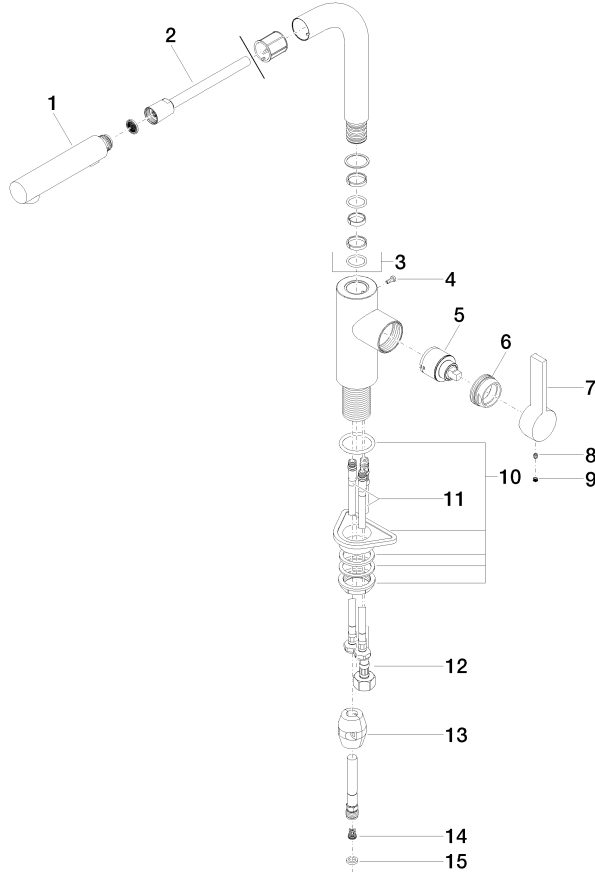

**ELIO Single-lever mixer Pull-out with spray function - Brushed Champagne (22kt Gold)**

33 871 790 Product version from 4/1/2024

- 219mm projection
- pivoting spout 360°
- air-enriched flow and spray flow
- height of mixer 337 mm
- height up to aerator 292 mm
- hole diameter 35 mm
- fabric braided hose 1500 mm
- max. flow 8 l/min at 3 bar flow pressure
- lead-free
- This product can help a building meet the requirements of Green Building Rating Systems, e.g. LEED®, BREEAM®, DGNB

33 871 790 Product version from 4/1/2024

mm [inches]

**Flow rate chart**

**Codes & Standards**

DIN 4109

ISO 3822

Ü-Zeichen

## ELIO Single-lever mixer Pull-out with spray function - Brushed Champagne (22kt Gold)

---

33 871 790 Product version from 4/1/2024

Certificates

---

LGA\_38

**ELIO Single-lever mixer Pull-out with spray function - Brushed Champagne  
(22kt Gold)**

33 871 790 Product version from 4/1/2024

Parts for other finishes can be found here: [Chrome](#)

**Spare parts list**

No.	Item Number	Name	Quantity used	Delivery time
1	90 12 11 185 00-46	shower	1	-
Spare part can no longer be ordered, please order the replacement item				
2	90 30 02 062 00-46	hose	1	-
Spare part can no longer be ordered, please order the replacement item				
3	90 28 22 186 00-46	spout	1	30
4	09 30 30 054 90	screw	1	2
5	90 15 05 045 00 90	cartridge	1	2
6	09 24 04 141-46	nut	1	30
7	09 20 79 040-46	handle	1	30
8	90 31 11 030 00 90	pin	1	2
9	90 31 20 109 00 90	plug	1	2
10	04 30 11 040 00 90	fixing set	1	2
11	04 30 04 104 00 90	hose	2	2
12	04 30 04 029 00 90	hose	1	2
13	04 21 50 005 00 90	accessories	1	2
14	09 23 01 131 90	back-flow preventer	1	2
15	90 14 20 019 00 90	seal	1	2