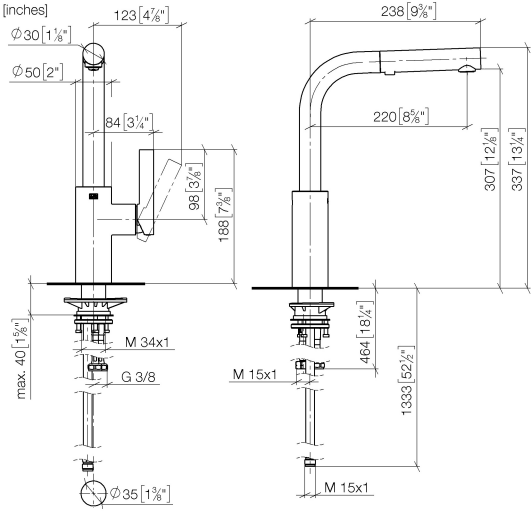

**ELIO Single-lever mixer Pull-out with spray function - Brushed Champagne (22kt Gold)**

33 871 790 Product version from 4/1/2024

- 219mm projection
- pivoting spout 360°
- air-enriched flow and spray flow
- height of mixer 337 mm
- height up to aerator 292 mm
- hole diameter 35 mm
- fabric braided hose 1500 mm
- max. flow 8 l/min at 3 bar flow pressure
- lead-free
- This product can help a building meet the requirements of Green Building Rating Systems, e.g. LEED®, BREEAM®, DGNB

**Recommended miscellaneous**

**Strainer waste with control handle - Brushed Champagne (22kt Gold)** 10 712 970-46

**ELIO Single-lever mixer Pull-out with spray function - Brushed Champagne  
(22kt Gold)**

33 871 790 Product version from 4/1/2024

mm [inches]

**Flow rate chart**

**Codes & Standards**

DIN 4109

ISO 3822

Ü-Zeichen

## ELIO Single-lever mixer Pull-out with spray function - Brushed Champagne (22kt Gold)

---

33 871 790 Product version from 4/1/2024

Certificates

---

LGA\_38

**ELIO Single-lever mixer Pull-out with spray function - Brushed Champagne  
(22kt Gold)**