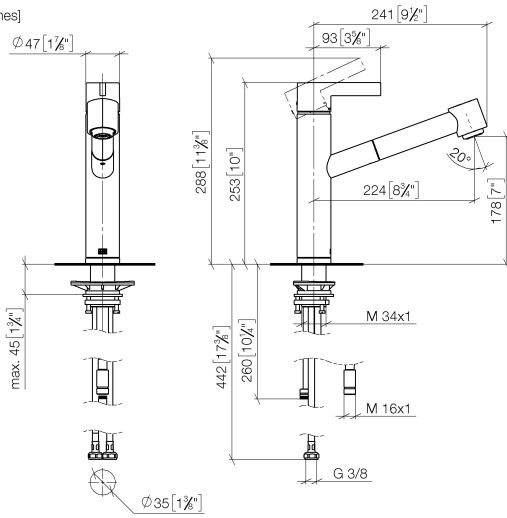

ENO Single-lever mixer Pull-out with spray function - Brushed Durabron (23kt Gold)

ENO

33 875 760

- 225mm projection
- pivotable spout 130°
- air-enriched flow and spray flow
- height of mixer 254 mm
- height up to aerator 179 mm
- hole diameter 35 mm
- 1600mm metal shower hose
- max. flow 9.6 l/min at 3 bar flow pressure
- lead-free
- This product can help a building meet the requirements of Green Building Rating Systems, e.g. LEED®, BREEAM®, DGNB

mm [inches]

Flow rate chart

Certificates

Belgaqua_21-027- LGA_28656. GDV_0400277.
27_3.

ENO Single-lever mixer Pull-out with spray function - Brushed Durabronz (23kt Gold)

ENO

33 875 760

Parts for other finishes can be found here: [Chrome](#)

ENO Single-lever mixer Pull-out with spray function - Brushed Durabron (23kt Gold)

ENO

33 875 760

Spare parts list

No.	Item Number	Name	Quantity used	Delivery time
1	09 20 76 001-28	handle	1	20
2	90 31 20 109 00 90	plug	1	2
3	90 31 11 030 00 90	pin	1	2
4	09 28 30 012-28	cover	1	20
5	09 14 10 102 90	seal	1	2
6	09 24 04 270 90	nut	1	2
7	90 28 10 148 00 90	accessories	1	2
8	90 15 05 064 00 90	cartridge	1	2
9	04 30 02 121 00-85	hose	1	30
10	90 24 03 255 00-28	sleeve	1	20
11	09 23 01 039 90	sieve	1	2
12	90 12 11 098 00-28	shower	1	20
13	09 14 15 029 90	ring	1	2
14	09 28 10 144 90	ring	1	2
15	09 14 10 034 90	seal	1	2
16	09 27 76 001-28	rosette	1	20
17	09 14 10 036 90	seal	1	2
18	04 30 04 098 00 90	hose	2	60
19	04 30 11 040 00 90	fixing set	1	2
20	04 28 20 067 00 90	pipe	1	2
21	04 21 50 010 00 90	accessories	1	2
22	09 30 03 038 90	hose	1	2
23	90 24 03 253 00 90	adaptor	1	2
24	90 30 09 031 00 90	key	1	2