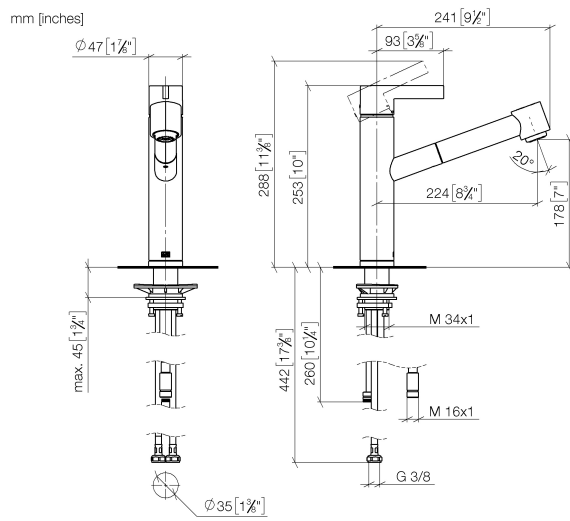

33 875 760

- 225mm projection
- pivotable spout 130°
- air-enriched flow and spray flow
- height of mixer 254 mm
- height up to aerator 179 mm
- hole diameter 35 mm
- 1600mm metal shower hose
- max. flow 9.6 l/min at 3 bar flow pressure
- lead-free
- This product can help a building meet the requirements of Green Building Rating Systems, e.g. LEED®, BREEAM®, DGNB

Flow rate chart

Certificates

Belgaqua_21-027- LGA_28656. GDV_0400277.
27_3.

33 875 760

Parts for other finishes can be found here: [Chrome](#)

33 875 760

Spare parts list

No.	Item Number	Name	Quantity used	Delivery time
1	09 20 76 001-99	handle	1	30
2	90 31 20 109 00 90	plug	1	2
3	90 31 11 030 00 90	pin	1	2
4	09 28 30 012-99	cover	1	30
5	09 14 10 102 90	seal	1	2
6	09 24 04 270 90	nut	1	2
7	90 28 10 148 00 90	accessories	1	2
8	90 15 05 064 00 90	cartridge	1	2
9	04 30 02 121 00-85	hose	1	30
10	90 24 03 255 00-99	sleeve	1	30
11	09 23 01 039 90	sieve	1	2
12	90 12 11 098 00-99	shower	1	30
13	09 14 15 029 90	ring	1	2
14	09 28 10 144 90	ring	1	2
15	09 14 10 034 90	seal	1	2
16	09 27 76 001-99	rosette	1	30
17	09 14 10 036 90	seal	1	2
18	04 30 04 098 00 90	hose	2	60
19	04 30 11 040 00 90	fixing set	1	2
20	04 28 20 067 00 90	pipe	1	2
21	04 21 50 010 00 90	accessories	1	2
22	09 30 03 038 90	hose	1	2
23	90 24 03 253 00 90	adaptor	1	2
24	90 30 09 031 00 90	key	1	2