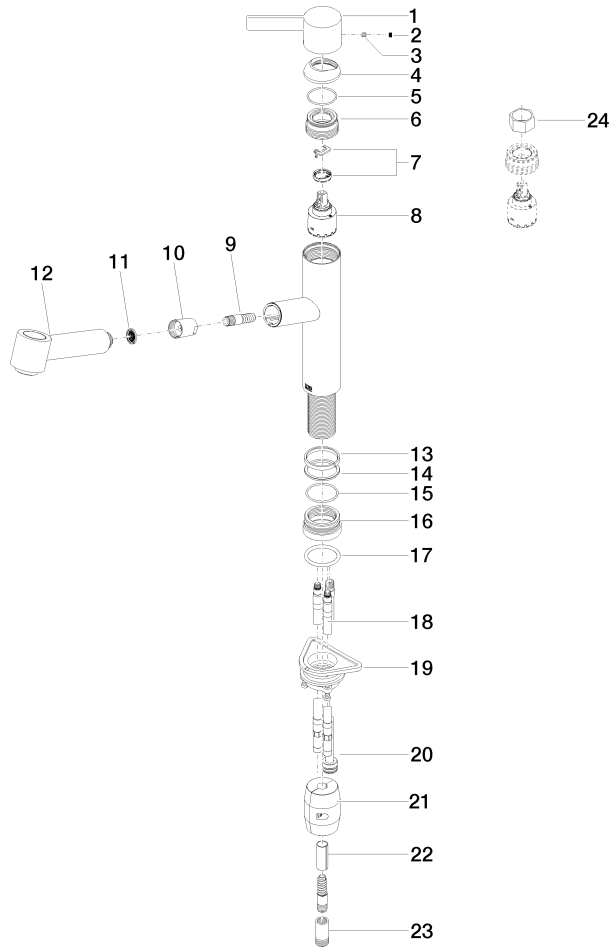

33 875 760

- 225mm projection
- pivotable spout 130°
- air-enriched flow and spray flow
- height of mixer 254 mm
- height up to aerator 179 mm
- hole diameter 35 mm
- 1600mm metal shower hose
- max. flow 9.6 l/min at 3 bar flow pressure
- lead-free
- This product can help a building meet the requirements of Green Building Rating Systems, e.g. LEED®, BREEAM®, DGNB

Intrinsic protection against back flow.

	Brushed Dark Platinum	33 875 760-99
	Chrome	33 875 760-00
	Brushed Platinum	33 875 760-06
	Platinum	33 875 760-08
	Dark Chrome	33 875 760-19
	Brushed Durabronze (23kt Gold)	33 875 760-28
	Brushed Champagne (22kt Gold)	33 875 760-46
	Champagne (22kt Gold)	33 875 760-47
	Brushed Chrome	33 875 760-93

Recommended miscellaneous

**Dispenser without rosette -
Brushed Dark Platinum**

82 424 970-99

Recommended miscellaneous

**Strainer waste with control handle -
Brushed Dark Platinum**

10 712 970-99

33 875 760

Flow rate chart

Certificates

Belgaqua_21-027- LGA_28656. GDV_0400277.
27_3.

33 875 760

Parts for other finishes can be found here: [Chrome](#)

33 875 760

Spare parts list

No.	Item Number	Name	Quantity used	Delivery time
1	09 20 76 001-99	handle	1	30
2	90 31 20 109 00 90	plug	1	2
3	90 31 11 030 00 90	pin	1	2
4	09 28 30 012-99	cover	1	30
5	09 14 10 102 90	seal	1	2
6	09 24 04 270 90	nut	1	2
7	90 28 10 148 00 90	accessories	1	2
8	90 15 05 064 00 90	cartridge	1	2
9	04 30 02 121 00-85	hose	1	30
10	90 24 03 255 00-99	sleeve	1	30
11	09 23 01 039 90	sieve	1	2
12	90 12 11 098 00-99	shower	1	30
13	09 14 15 029 90	ring	1	2
14	09 28 10 144 90	ring	1	2
15	09 14 10 034 90	seal	1	2
16	09 27 76 001-99	rosette	1	30
17	09 14 10 036 90	seal	1	2
18	04 30 04 098 00 90	hose	2	60
19	04 30 11 040 00 90	fixing set	1	2
20	04 28 20 067 00 90	pipe	1	2
21	04 21 50 010 00 90	accessories	1	2
22	09 30 03 038 90	hose	1	2
23	90 24 03 253 00 90	adaptor	1	2
24	90 30 09 031 00 90	key	1	2