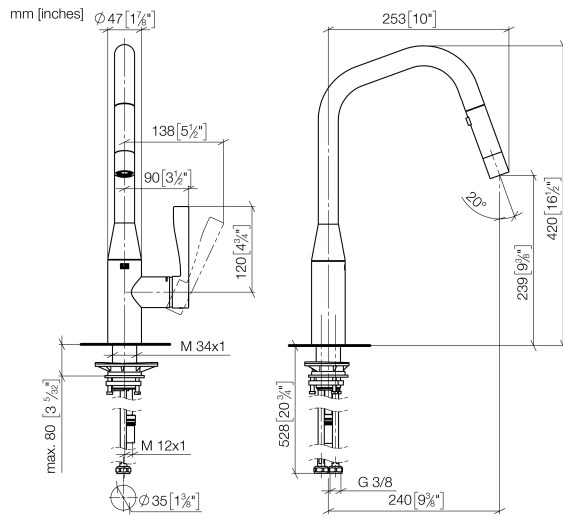

33 875 895

- 240mm projection
- pivotable spout 360°
- Optional swivel limiter available with swivel limiter set 12 821 970 90
- laminar and spray flow
- height of mixer 420 mm
- height up to laminar flow regulator 240 mm
- hole diameter 35 mm
- 1800 mm metal shower hose
- sprayface with anti-scaling system
- max. flow 10.4 l/min at 3 bar flow pressure
- lead-free
- This product can help a building meet the requirements of Green Building Rating Systems, e.g. LEED®, BREEAM®, DGNB

Recommended miscellaneous

Swivel limitation set - 12 821 970 90

Recommended miscellaneous

Strainer waste with control handle - Brushed Platinum 10 712 970-06

Recommended miscellaneous

Dispenser without rosette - Brushed Platinum 82 424 970-06

33 875 895

Flow rate chart

Certificates

Belgaqua_21-027- 27_3. LGA_28658. GDV_0400314.

33 875 895

Spare parts list

No.	Item Number	Name	Quantity used	Delivery time
1	90 12 11 148 00-06	shower	1	10
2	04 30 02 120 00-85	hose	1	30
3	90 28 22 301 00-06	spout	1	10
4	09 28 10 160 90	ring	1	2
5	09 28 10 162 90	ring	1	2
6	09 28 10 161 90	ring	1	2
7	90 15 05 064 02 90	cartridge	1	2
8	09 14 10 190 90	seal	1	2
9	09 28 30 030-06	cover	1	10
10	09 20 89 020-06	handle	1	10
11	90 31 11 063 00 90	pin	1	2
12	90 31 20 087 00-06	plug	1	10
13	04 30 04 101 00 90	hose	1	2
14	04 28 20 067 00 90	pipe	1	2
15	09 14 10 036 90	seal	1	2
16	04 30 11 040 00 90	fixing set	2	2
17	09 20 93 056 90	insert	1	2
18	90 24 03 253 00 90	adaptor	1	2
19	09 30 03 038 90	hose	1	2
20	04 21 50 010 00 90	accessories	1	2
21	90 30 09 031 00 90	key	1	2