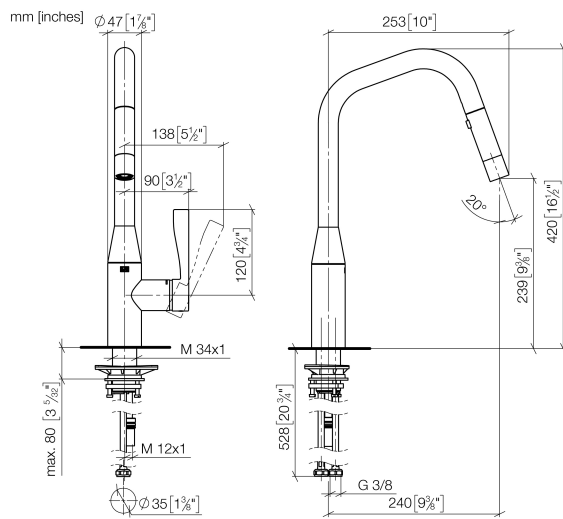

**SYNC Single-lever mixer Pull-down with spray function - Dark Chrome**

SYNC

33 875 895

- 240mm projection
- pivotable spout 360°
- Optional swivel limiter available with swivel limiter set 12 821 970 90
- laminar and spray flow
- height of mixer 420 mm
- height up to laminar flow regulator 240 mm
- hole diameter 35 mm
- 1800 mm metal shower hose
- sprayface with anti-scaling system
- max. flow 10.4 l/min at 3 bar flow pressure
- lead-free
- This product can help a building meet the requirements of Green Building Rating Systems, e.g. LEED®, BREEAM®, DGNB

**Recommended miscellaneous**

**Swivel limitation set - 12 821 970 90**

**Recommended miscellaneous**

**Dispenser without rosette - Dark Chrome 82 424 970-19**

**Recommended miscellaneous**

**Strainer waste with control handle - Dark Chrome 10 712 970-19**

33 875 895

**Flow rate chart**

**Certificates**

GDV\_0400314.

33 875 895