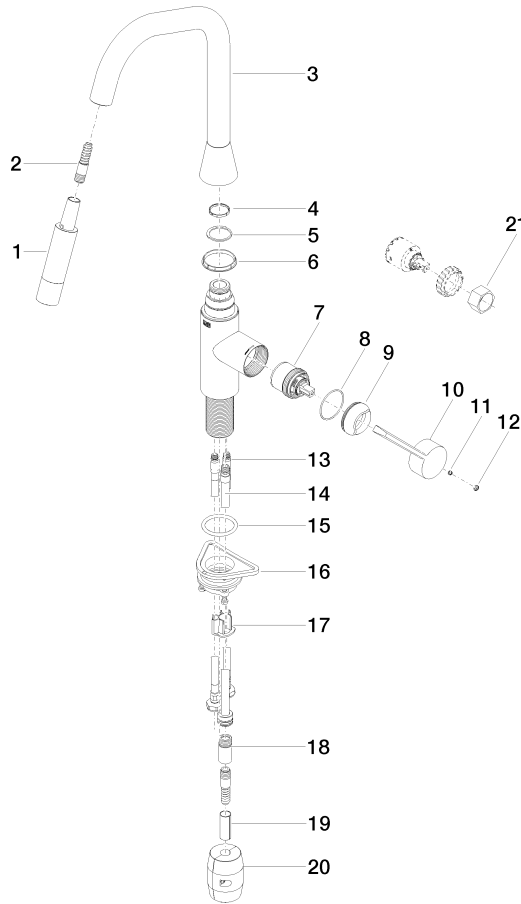

SYNC Single-lever mixer Pull-down with spray function - Brushed Durabronz (23kt Gold)

SYNC

33 875 895

- 240mm projection
- pivotable spout 360°
- Optional swivel limiter available with swivel limiter set 12 821 970 90
- laminar and spray flow
- height of mixer 420 mm
- height up to laminar flow regulator 240 mm
- hole diameter 35 mm
- 1800 mm metal shower hose
- sprayface with anti-scaling system
- max. flow 10.4 l/min at 3 bar flow pressure
- lead-free
- This product can help a building meet the requirements of Green Building Rating Systems, e.g. LEED®, BREEAM®, DGNB

Recommended miscellaneous

Swivel limitation set - 12 821 970 90

Recommended miscellaneous

Strainer waste with control handle - Brushed Durabronz (23kt Gold) 10 712 970-28

Recommended miscellaneous

Dispenser without rosette - Brushed Durabronz (23kt Gold) 82 424 970-28

33 875 895

Flow rate chart

Certificates

Belgaqua_21-027- 27_3. LGA_28658. GDV_0400314.

33 875 895

Spare parts list

No.	Item Number	Name	Quantity used	Delivery time
1	90 12 11 148 00-28	shower	1	20
2	04 30 02 120 00-85	hose	1	30
3	90 28 22 301 00-28	spout	1	20
4	09 28 10 160 90	ring	1	2
5	09 28 10 162 90	ring	1	2
6	09 28 10 161 90	ring	1	2
7	90 15 05 064 02 90	cartridge	1	2
8	09 14 10 190 90	seal	1	2
9	09 28 30 030-28	cover	1	20
10	09 20 89 020-28	handle	1	20
11	90 31 11 063 00 90	pin	1	2
12	90 31 20 087 00-28	plug	1	20
13	04 30 04 101 00 90	hose	1	2
14	04 28 20 067 00 90	pipe	1	2
15	09 14 10 036 90	seal	1	2
16	04 30 11 040 00 90	fixing set	2	2
17	09 20 93 056 90	insert	1	2
18	90 24 03 253 00 90	adaptor	1	2
19	09 30 03 038 90	hose	1	2
20	04 21 50 010 00 90	accessories	1	2
21	90 30 09 031 00 90	key	1	2