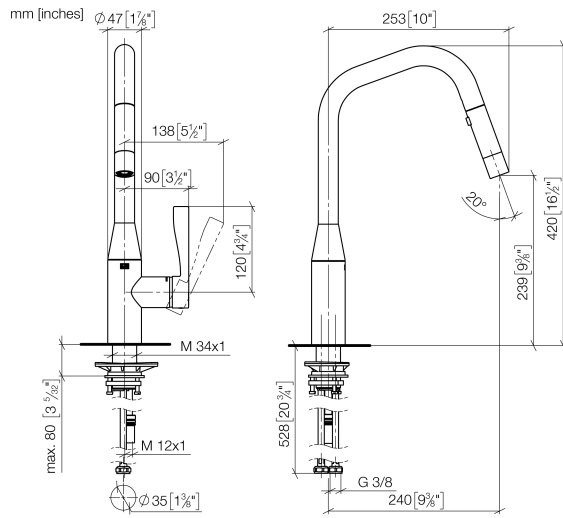

SYNC Single-lever mixer Pull-down with spray function - Brushed Durabronz (23kt Gold)

SYNC

33 875 895

- 240mm projection
- pivotable spout 360°
- Optional swivel limiter available with swivel limiter set 12 821 970 90
- laminar and spray flow
- height of mixer 420 mm
- height up to laminar flow regulator 240 mm
- hole diameter 35 mm
- 1800 mm metal shower hose
- sprayface with anti-scaling system
- max. flow 10.4 l/min at 3 bar flow pressure
- lead-free
- This product can help a building meet the requirements of Green Building Rating Systems, e.g. LEED®, BREEAM®, DGNB

Recommended miscellaneous

Swivel limitation set - 12 821 970 90

Recommended miscellaneous

Strainer waste with control handle - Brushed Durabronz (23kt Gold) 10 712 970-28

Recommended miscellaneous

Dispenser without rosette - Brushed Durabronz (23kt Gold) 82 424 970-28

33 875 895

Flow rate chart

Certificates

Belgaqua_21-027- 27_3. LGA_28658. GDV_0400314.

33 875 895

Spare parts list

No.	Item Number	Name	Quantity used	Delivery time
1	90 12 11 148 00-28	shower	1	20
2	04 30 02 120 00-85	hose	1	30
3	90 28 22 301 00-28	spout	1	20
4	09 28 10 160 90	ring	1	2
5	09 28 10 162 90	ring	1	2
6	09 28 10 161 90	ring	1	2
7	90 15 05 064 02 90	cartridge	1	2
8	09 14 10 190 90	seal	1	2
9	09 28 30 030-28	cover	1	20
10	09 20 89 020-28	handle	1	20
11	90 31 11 063 00 90	pin	1	2
12	90 31 20 087 00-28	plug	1	20
13	04 30 04 101 00 90	hose	1	2
14	04 28 20 067 00 90	pipe	1	2
15	09 14 10 036 90	seal	1	2
16	04 30 11 040 00 90	fixing set	2	2
17	09 20 93 056 90	insert	1	2
18	90 24 03 253 00 90	adaptor	1	2
19	09 30 03 038 90	hose	1	2
20	04 21 50 010 00 90	accessories	1	2
21	90 30 09 031 00 90	key	1	2