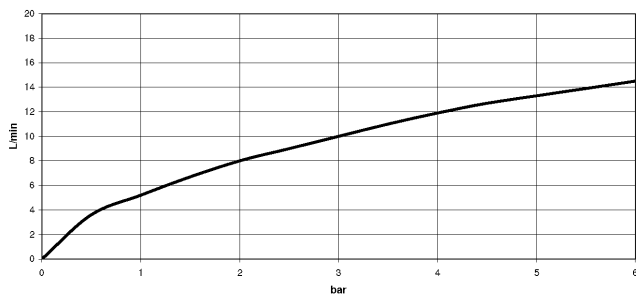

SYNC Single-lever mixer Pull-down with spray function - Brushed Champagne (22kt Gold)

SYNC

33 875 895

- 240mm projection
- pivotable spout 360°
- Optional swivel limiter available with swivel limiter set 12 821 970 90
- laminar and spray flow
- height of mixer 420 mm
- height up to laminar flow regulator 240 mm
- hole diameter 35 mm
- 1800 mm metal shower hose
- sprayface with anti-scaling system
- max. flow 10.4 l/min at 3 bar flow pressure
- lead-free
- This product can help a building meet the requirements of Green Building Rating Systems, e.g. LEED®, BREEAM®, DGNB

33 875 895

Flow rate chart

Certificates

GDV_0400314.

33 875 895