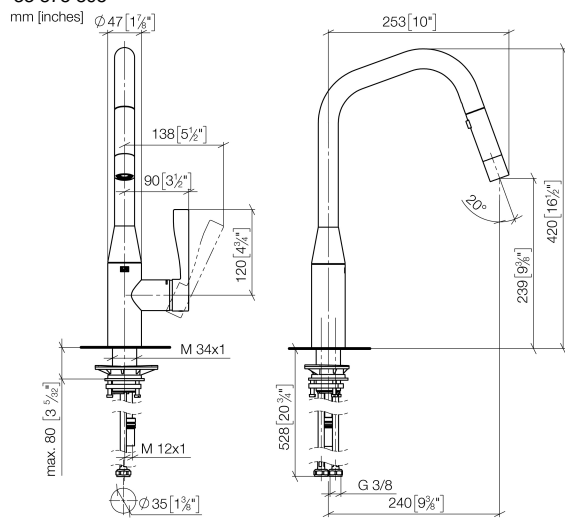

SYNC Single-lever mixer Pull-down with spray function - Brushed Champagne (22kt Gold)

SYNC

33 875 895

- 240mm projection
- pivotable spout 360°
- Optional swivel limiter available with swivel limiter set 12 821 970 90
- laminar and spray flow
- height of mixer 420 mm
- height up to laminar flow regulator 240 mm
- hole diameter 35 mm
- 1800 mm metal shower hose
- sprayface with anti-scaling system
- max. flow 10.4 l/min at 3 bar flow pressure
- lead-free
- This product can help a building meet the requirements of Green Building Rating Systems, e.g. LEED®, BREEAM®, DGNB

Recommended miscellaneous

Swivel limitation set - 12 821 970 90

Recommended miscellaneous

**Dispenser without rosette -
Brushed Champagne (22kt Gold)** 82 424 970-46

Recommended miscellaneous

**Strainer waste with control handle
- Brushed Champagne (22kt Gold)** 10 712 970-46

33 875 895

Flow rate chart

Certificates

GDV_0400314.

33 875 895