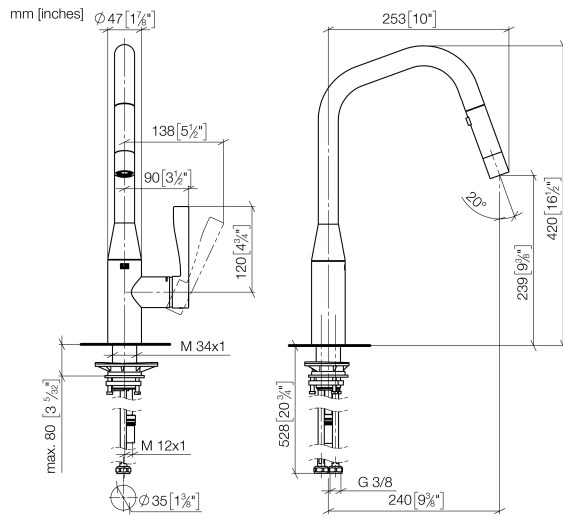

SYNC Single-lever mixer Pull-down with spray function - Champagne (22kt Gold)

SYNC

33 875 895

- 240mm projection
- pivotable spout 360°
- Optional swivel limiter available with swivel limiter set 12 821 970 90
- laminar and spray flow
- height of mixer 420 mm
- height up to laminar flow regulator 240 mm
- hole diameter 35 mm
- 1800 mm metal shower hose
- sprayface with anti-scaling system
- max. flow 10.4 l/min at 3 bar flow pressure
- lead-free
- This product can help a building meet the requirements of Green Building Rating Systems, e.g. LEED®, BREEAM®, DGNB

Recommended miscellaneous

Swivel limitation set - 12 821 970 90

Recommended miscellaneous

Dispenser without rosette - Champagne (22kt Gold) 82 424 970-47

Recommended miscellaneous

Strainer waste with control handle - Champagne (22kt Gold) 10 712 970-47

33 875 895

Flow rate chart

Certificates

GDV_0400314.

33 875 895