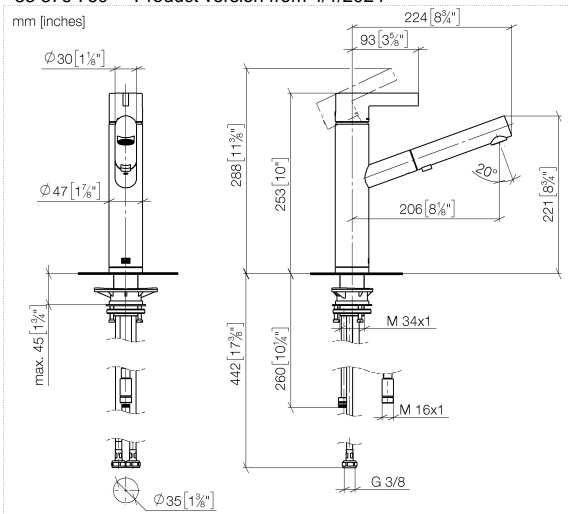

ENO Single-lever mixer Pull-out with spray function - Brushed Champagne (22kt Gold)

33 876 760 Product version from 4/1/2024

- 206mm projection
- pivoting spout 130°
- air-enriched flow and spray flow
- height of mixer 253 mm
- height up to aerator 179 mm
- hole diameter 35 mm
- 1600mm metal shower hose
- max. flow 9.6 l/min at 3 bar flow pressure
- lead-free
- This product can help a building meet the requirements of Green Building Rating Systems, e.g. LEED®, BREEAM®, DGNB

Flow rate chart

Codes & Standards

DIN 4109

ISO 3822

Ü-Zeichen

ENO Single-lever mixer Pull-out with spray function - Brushed Champagne (22kt Gold)

33 876 760 Product version from 4/1/2024

Certificates