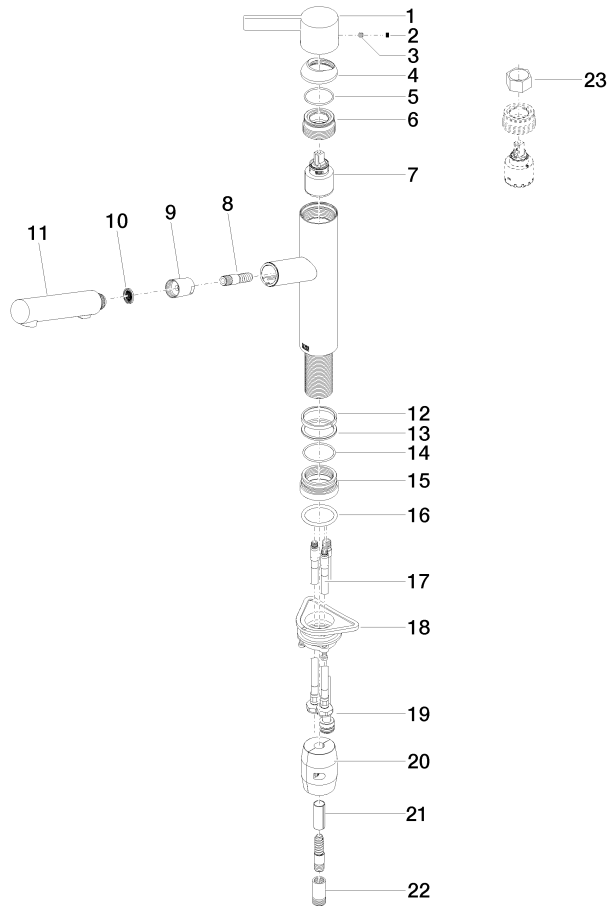

ENO Single-lever mixer Pull-out with spray function - Brushed Champagne (22kt Gold)

33 876 760 Product version from 4/1/2024

- 206mm projection
- pivoting spout 130°
- air-enriched flow and spray flow
- height of mixer 253 mm
- height up to aerator 179 mm
- hole diameter 35 mm
- 1600mm metal shower hose
- max. flow 9.6 l/min at 3 bar flow pressure
- lead-free
- This product can help a building meet the requirements of Green Building Rating Systems, e.g. LEED®, BREEAM®, DGNB

Flow rate chart

Codes & Standards

DIN 4109

ISO 3822

Ü-Zeichen

ENO Single-lever mixer Pull-out with spray function - Brushed Champagne (22kt Gold)

33 876 760 Product version from 4/1/2024

Certificates

LGA_38

ENO Single-lever mixer Pull-out with spray function - Brushed Champagne (22kt Gold)

33 876 760 Product version from 4/1/2024

Parts for other finishes can be found here: [Chrome](#)

ENO Single-lever mixer Pull-out with spray function - Brushed Champagne (22kt Gold)

33 876 760 Product version from 4/1/2024

Spare parts list

No.	Item Number	Name	Quantity used	Delivery time
1	09 20 76 001-46	handle	1	30
2	90 31 20 109 00 90	plug	1	2
3	90 31 11 030 00 90	pin	1	2
4	09 28 30 012-46	cover	1	30
5	09 14 10 102 90	seal	1	2
6	09 24 04 270 90	nut	1	2
7	90 15 05 064 00 90	cartridge	1	2
8	04 30 02 121 00-46	hose	1	-
Spare part can no longer be ordered, please order the replacement item				
9	90 24 03 358 00-46	sleeve	1	30
10	09 23 01 039 90	sieve	1	2
11	90 12 11 185 00-46	shower	1	-
Spare part can no longer be ordered, please order the replacement item				
12	09 14 15 029 90	ring	1	2
13	09 28 10 144 90	ring	1	2
14	09 14 10 034 90	seal	1	2
15	09 27 76 001-46	rosette	1	30
16	09 14 10 036 90	seal	1	2
17	04 30 04 101 00 90	hose	1	2
18	04 30 11 040 00 90	fixing set	2	2
19	04 28 20 067 00 90	pipe	1	2
20	04 21 50 010 00 90	accessories	1	2
21	09 30 03 038 90	hose	1	2
22	90 24 03 253 00 90	adaptor	1	2
23	90 30 09 031 00 90	key	1	2