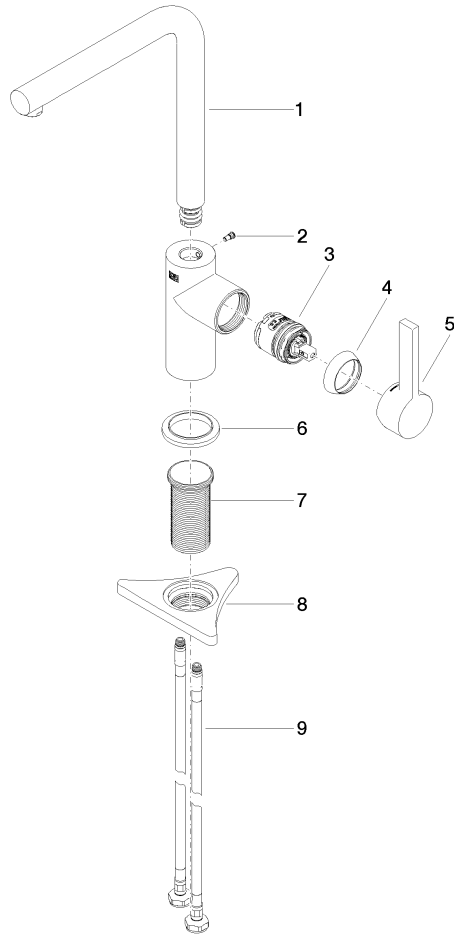

DORNBRACHT PIUR Single-lever mixer - Soft Black

33 900 210

- 195mm projection
- max. flow 6.7 l/min at 3 bar flow pressure
- pivotable spout 360°
- air-enriched flow

	Soft Black	33 900 210-69
	Chrome	33 900 210-00
	Brushed Nickel	33 900 210-70

DORNBRACHT PIUR Single-lever mixer - Soft Black

33 900 210

Flow rate chart

Certificates

ACS_23 ACC NY AbP_10137.
306.

DORNBRAUCH PIUR Single-lever mixer - Soft Black

33 900 210

Parts for other finishes can be found here: [Chrome](#)

Spare parts list

No.	Item Number	Name	Quantity used	Delivery time
1	90 28 22 380 00-69	spout	1	2
2	90 30 30 100 00 90	screw	1	2
3	90 15 05 060 00 90	cartridge	1	2
4	90 28 30 011 00-69	cover	1	2
5	90 20 21 001 00-69	handle	1	2
6	90 27 21 001 00-69	rosette	1	2
7	90 30 01 200 00 90	shaft	1	2
8	90 23 10 003 00 90	fixing set	1	2
9	04 30 04 101 00 90	hose	1	2