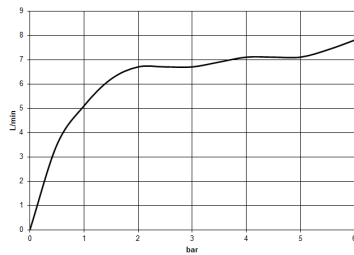

DORNBRACHT PIUR Single-lever mixer - Soft Black

33 900 210

- 195mm projection
- max. flow 6.7 l/min at 3 bar flow pressure
- pivotable spout 360°
- air-enriched flow

	Soft Black	33 900 210-69
	Chrome	33 900 210-00
	Brushed Nickel	33 900 210-70

DORNBRACHT PIUR Single-lever mixer - Soft Black

33 900 210

Flow rate chart

Certificates

ACS_23 ACC NY AbP_10137.
306.

DORNBRAUCH PIUR Single-lever mixer - Soft Black

33 900 210

Parts for other finishes can be found here: [Chrome](#)