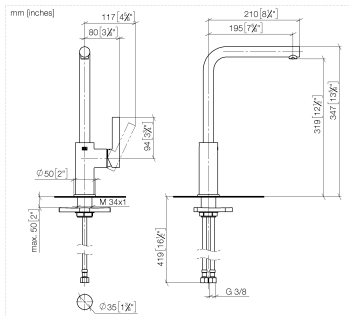

DORNBRACHT PIUR Single-lever mixer - Soft Black

33 900 210

- 195mm projection
- max. flow 6.7 l/min at 3 bar flow pressure
- pivotable spout 360°
- air-enriched flow

	Soft Black	33 900 210-69
	Chrome	33 900 210-00
	Brushed Nickel	33 900 210-70

DORNBRACHT PIUR Single-lever mixer - Soft Black

33 900 210

Flow rate chart

Certificates

ACS_23 ACC NY AbP_10137.
306.

DORNBRAUCH PIUR Single-lever mixer - Soft Black

33 900 210

Parts for other finishes can be found here: [Chrome](#)

Spare parts list

No.	Item Number	Name	Quantity used	Delivery time
1	90 28 22 380 00-69	spout	1	2
2	90 30 30 100 00 90	screw	1	2
3	90 15 05 060 00 90	cartridge	1	2
4	90 28 30 011 00-69	cover	1	2
5	90 20 21 001 00-69	handle	1	2
6	90 27 21 001 00-69	rosette	1	2
7	90 30 01 200 00 90	shaft	1	2
8	90 23 10 003 00 90	fixing set	1	2
9	04 30 04 101 00 90	hose	1	2