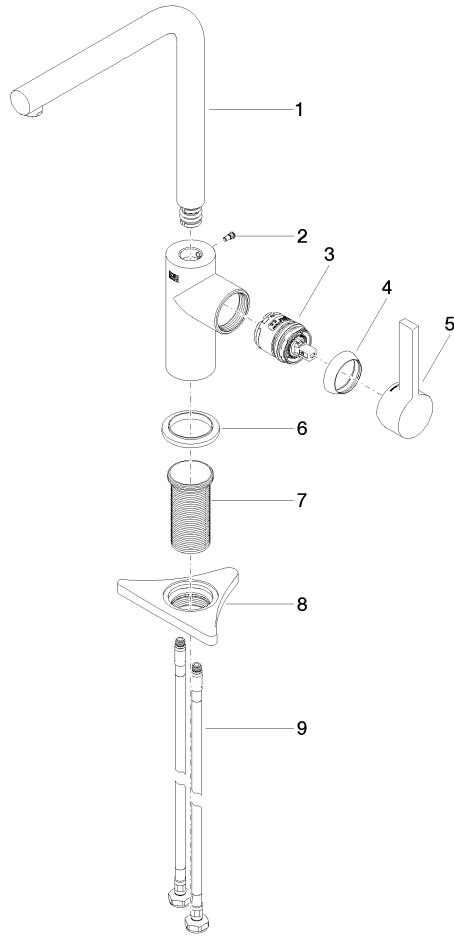

DORNBRACHT PIUR Single-lever mixer - Brushed Nickel

33 900 210

- 195mm projection
- max. flow 6.7 l/min at 3 bar flow pressure
- pivotable spout 360°
- air-enriched flow

| | | |
|---|----------------|---------------|
|  | Brushed Nickel | 33 900 210-70 |
|  | Chrome | 33 900 210-00 |
|  | Soft Black | 33 900 210-69 |

DORNBRACHT PIUR Single-lever mixer - Brushed Nickel

33 900 210

Flow rate chart

Certificates

ACS_23 ACC NY AbP_10137.
306.

DORNBACHT PIUR Single-lever mixer - Brushed Nickel

33 900 210

Parts for other finishes can be found here: [Chrome](#)

Spare parts list

| No. | Item Number | Name | Quantity used | Delivery time |
|-----|--------------------|------------|---------------|---------------|
| 1 | 90 28 22 380 00-70 | spout | 1 | 2 |
| 2 | 90 30 30 100 00 90 | screw | 1 | 2 |
| 3 | 90 15 05 060 00 90 | cartridge | 1 | 2 |
| 4 | 90 28 30 011 00-70 | cover | 1 | 2 |
| 5 | 90 20 21 001 00-70 | handle | 1 | 2 |
| 6 | 90 27 21 001 00-70 | rosette | 1 | 2 |
| 7 | 90 30 01 200 00 90 | shaft | 1 | 2 |
| 8 | 90 23 10 003 00 90 | fixing set | 1 | 2 |
| 9 | 04 30 04 101 00 90 | hose | 1 | 2 |