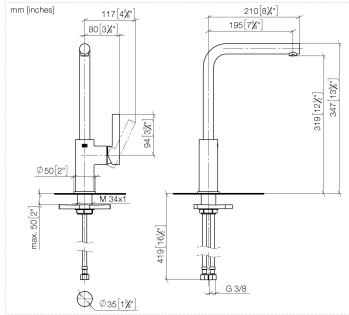

DORNBRACHT PIUR Single-lever mixer - Brushed Nickel

33 900 210

- 195mm projection
- max. flow 6.7 l/min at 3 bar flow pressure
- pivotable spout 360°
- air-enriched flow

| | | |
|---|----------------|---------------|
|  | Brushed Nickel | 33 900 210-70 |
|  | Chrome | 33 900 210-00 |
|  | Soft Black | 33 900 210-69 |

DORNBRACHT PIUR Single-lever mixer - Brushed Nickel

33 900 210

Flow rate chart

Certificates

ACS_23 ACC NY AbP_10137.
306.

DORNBACHT PIUR Single-lever mixer - Brushed Nickel

33 900 210

Parts for other finishes can be found here: [Chrome](#)

Spare parts list

| No. | Item Number | Name | Quantity used | Delivery time |
|-----|--------------------|------------|---------------|---------------|
| 1 | 90 28 22 380 00-70 | spout | 1 | 2 |
| 2 | 90 30 30 100 00 90 | screw | 1 | 2 |
| 3 | 90 15 05 060 00 90 | cartridge | 1 | 2 |
| 4 | 90 28 30 011 00-70 | cover | 1 | 2 |
| 5 | 90 20 21 001 00-70 | handle | 1 | 2 |
| 6 | 90 27 21 001 00-70 | rosette | 1 | 2 |
| 7 | 90 30 01 200 00 90 | shaft | 1 | 2 |
| 8 | 90 23 10 003 00 90 | fixing set | 1 | 2 |
| 9 | 04 30 04 101 00 90 | hose | 1 | 2 |