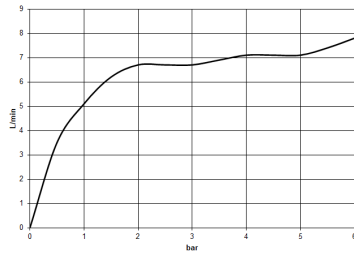

DORNBRACHT PIUR Single-lever mixer - Brushed Nickel

33 900 210

- 195mm projection
- max. flow 6.7 l/min at 3 bar flow pressure
- pivotable spout 360°
- air-enriched flow

| | | |
|---|----------------|---------------|
|  | Brushed Nickel | 33 900 210-70 |
|  | Chrome | 33 900 210-00 |
|  | Soft Black | 33 900 210-69 |

DORNBRACHT PIUR Single-lever mixer - Brushed Nickel

33 900 210

Flow rate chart

Certificates

ACS_23 ACC NY AbP_10137.
306.

DORNBACHT PIUR Single-lever mixer - Brushed Nickel

33 900 210

Parts for other finishes can be found here: [Chrome](#)