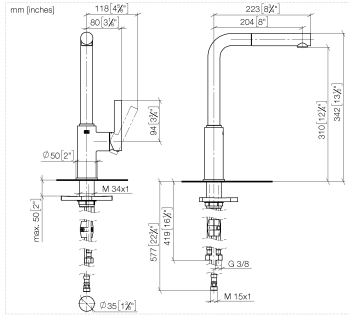

DORNBACHT PIUR Single-lever mixer Pull-out - Soft Black

33 950 210

- 204mm projection
- pivotable spout 360°
- air-enriched flow
- max. flow 8 l/min at 3 bar flow pressure
- fabric braided hose 1500 mm

Intrinsic protection against back flow.

	Soft Black	33 950 210-69
	Chrome	33 950 210-00
	Brushed Nickel	33 950 210-70

DORNBRAUCH PIUR Single-lever mixer Pull-out - Soft Black

33 950 210

Flow rate chart

Certificates

Belgaqua_23-012- ACS_23 ACC NY AbP_10138.
27_3. 306.

DORNBRAUCH PIUR Single-lever mixer Pull-out - Soft Black

33 950 210

Parts for other finishes can be found here: [Chrome](#)

Spare parts list

No.	Item Number	Name	Quantity used	Delivery time
1	90 12 11 180 00-69	shower	1	2
2	90 14 05 081 00 90	seal	1	2
3	90 23 01 051 00 90	flow reducer	1	2
4	90 30 02 101 00 90	hose	1	2
5	90 14 15 060 00 90	gasket kit	1	2
6	90 15 05 060 00 90	cartridge	1	2
7	90 28 30 011 00-69	cover	1	2
8	90 20 21 001 00-69	handle	1	2
9	90 27 21 001 00-69	rosette	1	2
10	90 30 01 200 00 90	shaft	1	2
11	90 23 10 003 00 90	fixing set	1	2
12	04 30 04 101 00 90	hose	2	2
13	90 30 04 110 00 90	hose	1	2