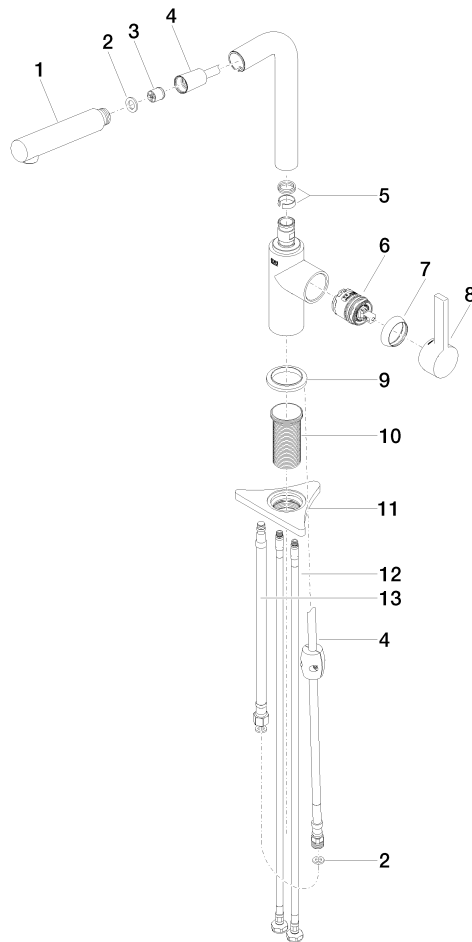

DORNBACHT PIUR Single-lever mixer Pull-out - Soft Black

33 950 210

- 204mm projection
- pivotable spout 360°
- air-enriched flow
- max. flow 8 l/min at 3 bar flow pressure
- fabric braided hose 1500 mm

Intrinsic protection against back flow.

	Soft Black	33 950 210-69
	Chrome	33 950 210-00
	Brushed Nickel	33 950 210-70

DORNBRAUCH PIUR Single-lever mixer Pull-out - Soft Black

33 950 210

Flow rate chart

Certificates

Belgaqua_23-012- ACS_23 ACC NY AbP_10138.
27_3. 306.

DORNBRAUCH PIUR Single-lever mixer Pull-out - Soft Black

33 950 210

Parts for other finishes can be found here: [Chrome](#)

Spare parts list

No.	Item Number	Name	Quantity used	Delivery time
1	90 12 11 180 00-69	shower	1	2
2	90 14 05 081 00 90	seal	1	2
3	90 23 01 051 00 90	flow reducer	1	2
4	90 30 02 101 00 90	hose	1	2
5	90 14 15 060 00 90	gasket kit	1	2
6	90 15 05 060 00 90	cartridge	1	2
7	90 28 30 011 00-69	cover	1	2
8	90 20 21 001 00-69	handle	1	2
9	90 27 21 001 00-69	rosette	1	2
10	90 30 01 200 00 90	shaft	1	2
11	90 23 10 003 00 90	fixing set	1	2
12	04 30 04 101 00 90	hose	2	2
13	90 30 04 110 00 90	hose	1	2