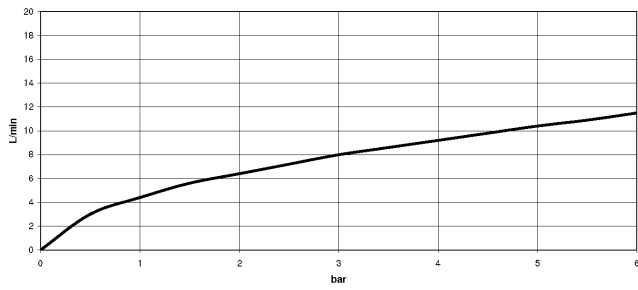

DORNBACHT PIUR Single-lever mixer Pull-out - Soft Black

33 950 210

- 204mm projection
- pivotable spout 360°
- air-enriched flow
- max. flow 8 l/min at 3 bar flow pressure
- fabric braided hose 1500 mm

Intrinsic protection against back flow.

	Soft Black	33 950 210-69
	Chrome	33 950 210-00
	Brushed Nickel	33 950 210-70

DORNBRAUCH PIUR Single-lever mixer Pull-out - Soft Black

33 950 210

Flow rate chart

Certificates

Belgaqua_23-012- ACS_23 ACC NY AbP_10138.
27_3. 306.