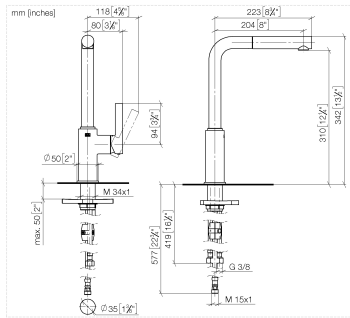

DORNBRACHT PIUR Single-lever mixer Pull-out - Brushed Nickel

33 950 210

- 204mm projection
- pivotable spout 360°
- air-enriched flow
- max. flow 8 l/min at 3 bar flow pressure
- fabric braided hose 1500 mm

Intrinsic protection against back flow.

	Brushed Nickel	33 950 210-70
	Chrome	33 950 210-00
	Soft Black	33 950 210-69

DORNBRACHT PIUR Single-lever mixer Pull-out - Brushed Nickel

33 950 210

Flow rate chart

Certificates

Belgaqua_23-012- ACS_23 ACC NY AbP_10138.
27_3. 306.

DORNBACHT PIUR Single-lever mixer Pull-out - Brushed Nickel

33 950 210

Parts for other finishes can be found here: [Chrome](#)

Spare parts list

No.	Item Number	Name	Quantity used	Delivery time
1	90 12 11 180 00-70	shower	1	2
2	90 14 05 081 00 90	seal	1	2
3	90 23 01 051 00 90	flow reducer	1	2
4	90 30 02 101 00 90	hose	1	2
5	90 14 15 060 00 90	gasket kit	1	2
6	90 15 05 060 00 90	cartridge	1	2
7	90 28 30 011 00-70	cover	1	2
8	90 20 21 001 00-70	handle	1	2
9	90 27 21 001 00-70	rosette	1	2
10	90 30 01 200 00 90	shaft	1	2
11	90 23 10 003 00 90	fixing set	1	2
12	04 30 04 101 00 90	hose	2	2
13	90 30 04 110 00 90	hose	1	2