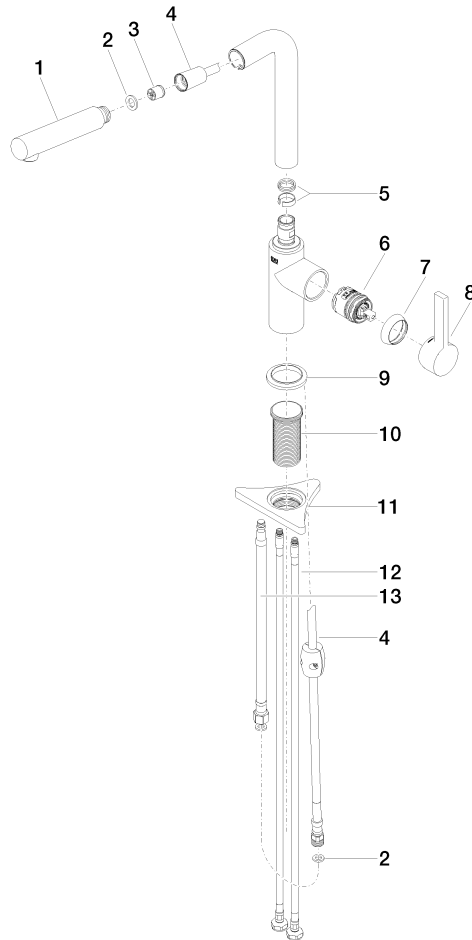

DORNBRACHT PIUR Single-lever mixer Pull-out - Brushed Nickel

33 950 210

- 204mm projection
- pivotable spout 360°
- air-enriched flow
- max. flow 8 l/min at 3 bar flow pressure
- fabric braided hose 1500 mm

Intrinsic protection against back flow.

	Brushed Nickel	33 950 210-70
	Chrome	33 950 210-00
	Soft Black	33 950 210-69

DORNBRACHT PIUR Single-lever mixer Pull-out - Brushed Nickel

33 950 210

Flow rate chart

Certificates

Belgaqua_23-012- ACS_23 ACC NY AbP_10138.
27_3. 306.

DORNBACHT PIUR Single-lever mixer Pull-out - Brushed Nickel

33 950 210

Parts for other finishes can be found here: [Chrome](#)

Spare parts list

No.	Item Number	Name	Quantity used	Delivery time
1	90 12 11 180 00-70	shower	1	2
2	90 14 05 081 00 90	seal	1	2
3	90 23 01 051 00 90	flow reducer	1	2
4	90 30 02 101 00 90	hose	1	2
5	90 14 15 060 00 90	gasket kit	1	2
6	90 15 05 060 00 90	cartridge	1	2
7	90 28 30 011 00-70	cover	1	2
8	90 20 21 001 00-70	handle	1	2
9	90 27 21 001 00-70	rosette	1	2
10	90 30 01 200 00 90	shaft	1	2
11	90 23 10 003 00 90	fixing set	1	2
12	04 30 04 101 00 90	hose	2	2
13	90 30 04 110 00 90	hose	1	2