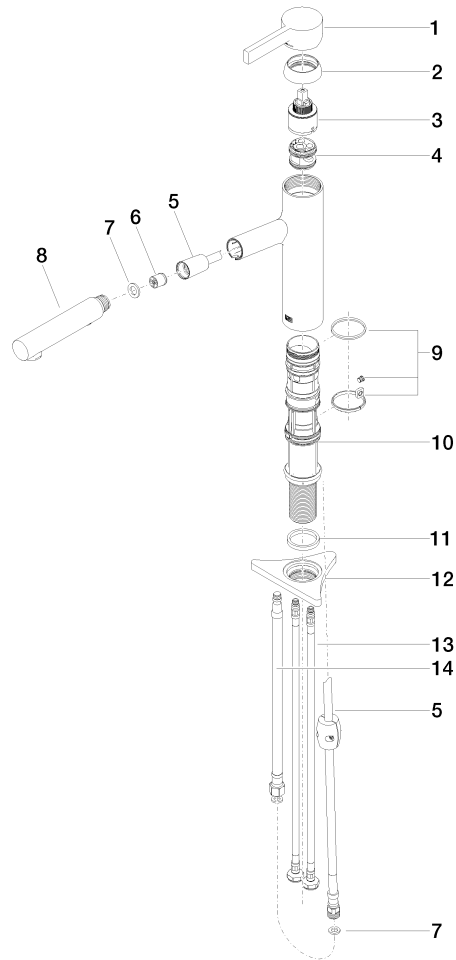

DORNBACHT LYV Single-lever mixer Pull-out with spray function - Chrome

33 960 110

- 230mm projection
- pivotable spout 120°
- air-enriched flow and spray flow
- fabric braided hose 1500 mm
- max. flow 7 l/min at 3 bar flow pressure

Intrinsic protection against back flow.

	Chrome	33 960 110-00
	Soft Black	33 960 110-69
	Brushed Nickel	33 960 110-70

DORNBRAUCH LYV Single-lever mixer Pull-out with spray function - Chrome

33 960 110

Flow rate chart

Certificates

Belgaqua_23-012- 27_3. AbP_10067. ACS_23 ACC NY 085.

DORNBRAUCH LYV Single-lever mixer Pull-out with spray function - Chrome

33 960 110

Parts for other finishes can be found here: [Soft Black](#)

Spare parts list

No.	Item Number	Name	Quantity used	Delivery time
1	90 20 81 001 00-00	handle	1	2
2	90 28 30 010 00-00	cover	1	2
3	90 15 05 067 00 90	cartridge	1	2
4	90 18 40 227 00 90	insert	1	2
5	90 30 02 101 00 90	hose	1	2
6	90 23 01 051 00 90	flow reducer	1	2
7	90 14 05 081 00 90	seal	1	2
8	90 12 11 181 00-00	shower	1	2
9	90 14 15 062 00 90	gasket kit	1	2
10	90 30 01 211 00 90	shaft	1	2
11	90 14 05 080 00 90	seal	1	2
12	90 23 10 003 00 90	fixing set	1	2
13	04 30 04 100 00 90	hose	2	2
14	90 30 04 110 00 90	hose	1	2