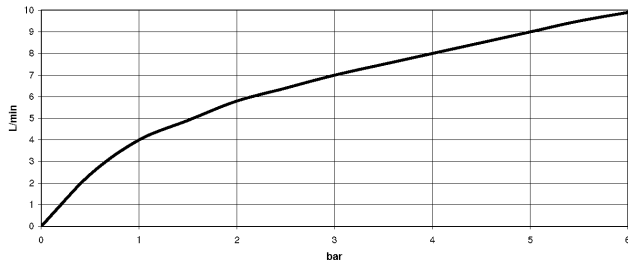

## DORNBACHT LYV Single-lever mixer Pull-out with spray function - Brushed Nickel

33 960 110

- 230mm projection
- pivotable spout 120°
- air-enriched flow and spray flow
- fabric braided hose 1500 mm
- max. flow 7 l/min at 3 bar flow pressure

Intrinsic protection against back flow.

|   |                |               |
|---|----------------|---------------|
|  | Brushed Nickel | 33 960 110-70 |
|  | Chrome         | 33 960 110-00 |
|  | Soft Black     | 33 960 110-69 |

**DORNBRAUCH LYV Single-lever mixer Pull-out with spray function - Brushed Nickel**

33 960 110  
mm [inches]

**Flow rate chart**

**Certificates**

Belgaqua\_23-012- 27\_3. AbP\_10067. ACS\_23 ACC NY 085.

**DORNBRAUCH LYV Single-lever mixer Pull-out with spray function - Brushed Nickel**