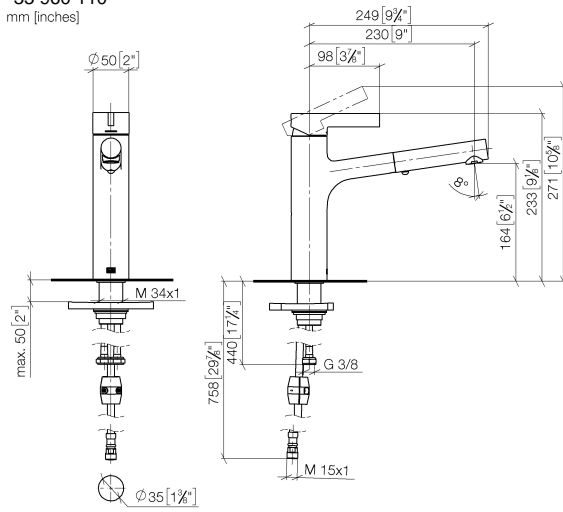

## DORNBACHT LYV Single-lever mixer Pull-out with spray function - Brushed Nickel

33 960 110

- 230mm projection
- pivotable spout 120°
- air-enriched flow and spray flow
- fabric braided hose 1500 mm
- max. flow 7 l/min at 3 bar flow pressure

**DORNBRAUCH LYV Single-lever mixer Pull-out with spray function - Brushed Nickel**

33 960 110  
mm [inches]

**Flow rate chart**

**Certificates**

Belgaqua\_23-012- 27\_3. AbP\_10067. ACS\_23 ACC NY 085.

**DORNBRAUCH LYV Single-lever mixer Pull-out with spray function - Brushed Nickel**

33 960 110

Parts for other finishes can be found here: [Chrome](#)

**Spare parts list**

| No. | Item Number        | Name         | Quantity used | Delivery time |
|-----|--------------------|--------------|---------------|---------------|
| 1   | 90 20 81 001 00-70 | handle       | 1             | 2             |
| 2   | 90 28 30 010 00-70 | cover        | 1             | 2             |
| 3   | 90 15 05 067 00 90 | cartridge    | 1             | 2             |
| 4   | 90 18 40 227 00 90 | insert       | 1             | 2             |
| 5   | 90 30 02 101 00 90 | hose         | 1             | 2             |
| 6   | 90 23 01 051 00 90 | flow reducer | 1             | 2             |
| 7   | 90 14 05 081 00 90 | seal         | 1             | 2             |
| 8   | 90 12 11 181 00-70 | shower       | 1             | 2             |
| 9   | 90 14 15 062 00 90 | gasket kit   | 1             | 2             |
| 10  | 90 30 01 211 00 90 | shaft        | 1             | 2             |
| 11  | 90 14 05 080 00 90 | seal         | 1             | 2             |
| 12  | 90 23 10 003 00 90 | fixing set   | 1             | 2             |
| 13  | 04 30 04 100 00 90 | hose         | 2             | 2             |
| 14  | 90 30 04 110 00 90 | hose         | 1             | 2             |