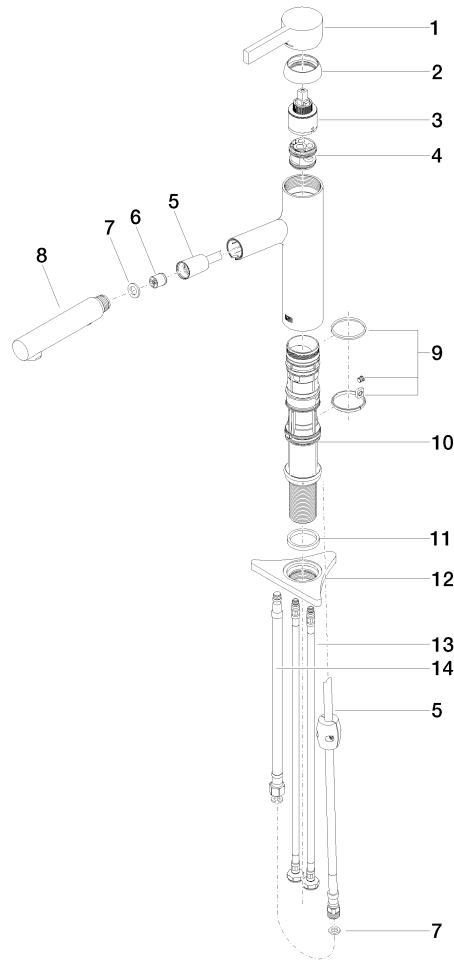

## DORNBACHT LYV Single-lever mixer Pull-out with spray function - Brushed Nickel

33 960 110

- 230mm projection
- pivotable spout 120°
- air-enriched flow and spray flow
- fabric braided hose 1500 mm
- max. flow 7 l/min at 3 bar flow pressure

**DORNBRAUCH LYV Single-lever mixer Pull-out with spray function - Brushed Nickel**

33 960 110  
mm [inches]

**Flow rate chart**

**Certificates**

Belgaqua\_23-012- 27\_3. AbP\_10067. ACS\_23 ACC NY 085.

**DORNBRAUCH LYV Single-lever mixer Pull-out with spray function - Brushed Nickel**

33 960 110

Parts for other finishes can be found here: [Chrome](#)

**Spare parts list**

| No. | Item Number        | Name         | Quantity used | Delivery time |
|-----|--------------------|--------------|---------------|---------------|
| 1   | 90 20 81 001 00-70 | handle       | 1             | 2             |
| 2   | 90 28 30 010 00-70 | cover        | 1             | 2             |
| 3   | 90 15 05 067 00 90 | cartridge    | 1             | 2             |
| 4   | 90 18 40 227 00 90 | insert       | 1             | 2             |
| 5   | 90 30 02 101 00 90 | hose         | 1             | 2             |
| 6   | 90 23 01 051 00 90 | flow reducer | 1             | 2             |
| 7   | 90 14 05 081 00 90 | seal         | 1             | 2             |
| 8   | 90 12 11 181 00-70 | shower       | 1             | 2             |
| 9   | 90 14 15 062 00 90 | gasket kit   | 1             | 2             |
| 10  | 90 30 01 211 00 90 | shaft        | 1             | 2             |
| 11  | 90 14 05 080 00 90 | seal         | 1             | 2             |
| 12  | 90 23 10 003 00 90 | fixing set   | 1             | 2             |
| 13  | 04 30 04 100 00 90 | hose         | 2             | 2             |
| 14  | 90 30 04 110 00 90 | hose         | 1             | 2             |