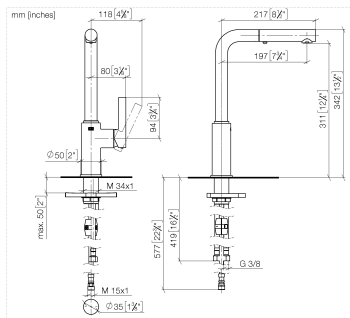

DORNBRACHT PIUR Single-lever mixer Pull-out with spray function - Brushed Nickel

33 960 210

- 197mm projection
- pivotable spout 360°
- air-enriched flow and spray flow
- max. flow 6.7 l/min at 3 bar flow pressure
- fabric braided hose 1500 mm

Intrinsic protection against back flow.

	Brushed Nickel	33 960 210-70
	Chrome	33 960 210-00
	Soft Black	33 960 210-69

DORNBRACHT PIUR Single-lever mixer Pull-out with spray function - Brushed Nickel

33 960 210

Certificates

Belgaqua_23-012- 27_3. AbP_10139.

ACS_23 ACC NY 306.

DORNBRAUCHT PIUR Single-lever mixer Pull-out with spray function - Brushed Nickel

33 960 210

Parts for other finishes can be found here: [Chrome](#)

Spare parts list

No.	Item Number	Name	Quantity used	Delivery time
1	90 12 11 181 00-70	shower	1	2
2	90 14 05 081 00 90	seal	1	2
3	90 23 01 051 00 90	flow reducer	1	2
4	90 30 02 101 00 90	hose	1	2
5	90 14 15 060 00 90	gasket kit	1	2
6	90 15 05 060 00 90	cartridge	1	2
7	90 28 30 011 00-70	cover	1	2
8	90 20 21 001 00-70	handle	1	2
9	90 27 21 001 00-70	rosette	1	2
10	90 30 01 200 00 90	shaft	1	2
11	90 23 10 003 00 90	fixing set	1	2
12	04 30 04 101 00 90	hose	2	2
13	90 30 04 110 00 90	hose	1	2