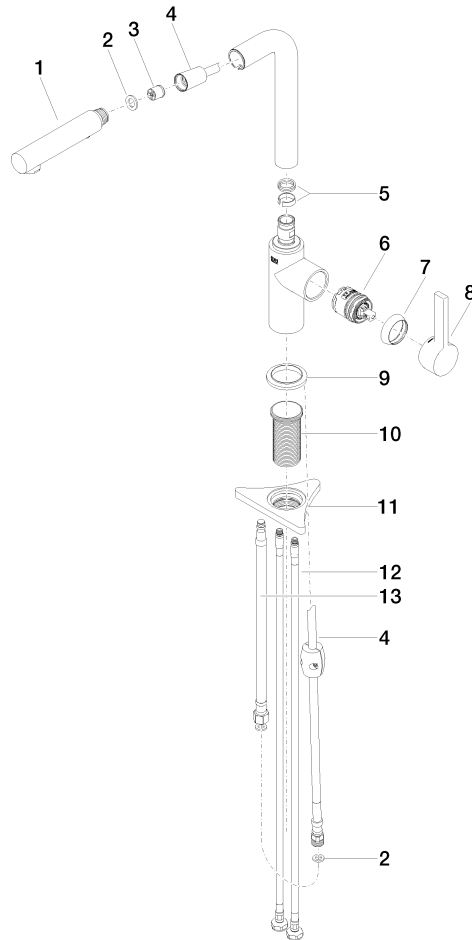

DORNBRACHT PIUR Single-lever mixer Pull-out with spray function - Brushed Nickel

33 960 210

- 197mm projection
- pivotable spout 360°
- air-enriched flow and spray flow
- max. flow 6.7 l/min at 3 bar flow pressure
- fabric braided hose 1500 mm

Intrinsic protection against back flow.

	Brushed Nickel	33 960 210-70
	Chrome	33 960 210-00
	Soft Black	33 960 210-69

DORNBRACHT PIUR Single-lever mixer Pull-out with spray function - Brushed Nickel

33 960 210

Certificates

Belgaqua_23-012- 27_3. AbP_10139.

ACS_23 ACC NY 306.

DORNBRAUCHT PIUR Single-lever mixer Pull-out with spray function - Brushed Nickel

33 960 210

Parts for other finishes can be found here: [Chrome](#)

Spare parts list

No.	Item Number	Name	Quantity used	Delivery time
1	90 12 11 181 00-70	shower	1	2
2	90 14 05 081 00 90	seal	1	2
3	90 23 01 051 00 90	flow reducer	1	2
4	90 30 02 101 00 90	hose	1	2
5	90 14 15 060 00 90	gasket kit	1	2
6	90 15 05 060 00 90	cartridge	1	2
7	90 28 30 011 00-70	cover	1	2
8	90 20 21 001 00-70	handle	1	2
9	90 27 21 001 00-70	rosette	1	2
10	90 30 01 200 00 90	shaft	1	2
11	90 23 10 003 00 90	fixing set	1	2
12	04 30 04 101 00 90	hose	2	2
13	90 30 04 110 00 90	hose	1	2