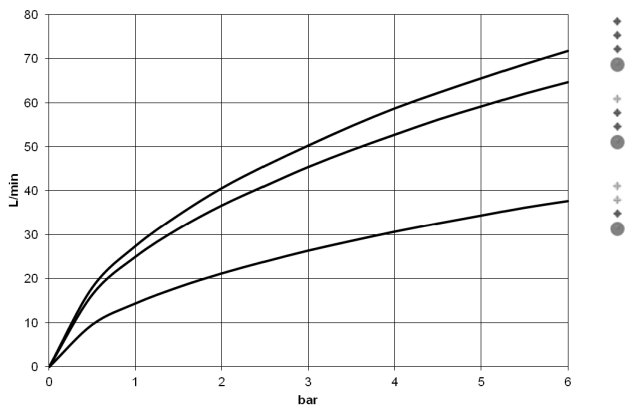

Flow rate chart

Codes & Standards

DIN 4109

ISO 3822

Ü-Zeichen