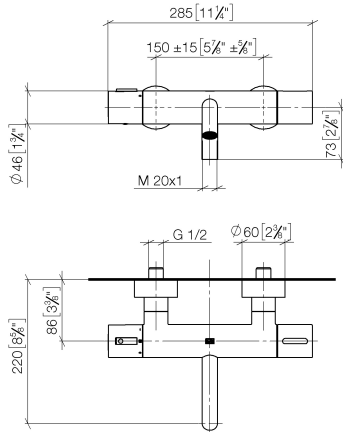

META Bath thermostat for wall mounting without shower set - Brushed Light Gold

34 201 979 Product version from 9/1/2022

- 210mm projection
- circular normal flow
- rotary diverter with volume control and shut-off function
- 3/8" shower outlet
- slide-on rosettes Ø 60 mm
- 1/2" connection
- gauge 150 mm - 15 mm
- max. flow 16.9 l/min at 3 bar flow pressure
- WRAS

META Bath thermostat for wall mounting without shower set - Brushed Light Gold

34 201 979 Product version from 9/1/2022
mm [inches]

Flow rate chart

Codes & Standards

DIN 4109

ISO 3822

Ü-Zeichen

META Bath thermostat for wall mounting without shower set - Brushed Light Gold

Spare parts list

No.	Item Number	Name	Quantity used	Delivery time
1	90 17 33 020 00-27	handle	1	30
2	90 15 02 070 00 90	cartridge	1	2
3	90 30 40 010 00 90	regulator	1	2
4	90 11 06 214 00-27	spout	1	30
5	09 14 10 139 90	seal	1	2
6	08 30 30 701 90	screw	1	2
7	90 14 10 032 00 90	seal	1	2
8	09 24 03 115 20-27	nipple	1	60
9	90 21 02 069 00-27	cover	1	30
10	09 20 97 020-27	handle	1	60
11	90 12 12 002 00 90	fixing cap	1	2
12	09 14 15 052 90	ring	1	2
13	09 24 04 141-27	nut	1	60
14	90 15 05 033 00 90	diverter	1	2
15	09 23 10 048-27	nut	2	60
16	90 29 05 024 00 90	nipple	2	2
17	09 27 62 004-27	rosette	2	60
18	09 14 10 119 90	seal	2	2
19	09 29 03 020 90	insert	2	2
20	04 11 04 032 00 90	connection	2	2
21	09 14 20 010 90	seal	2	2