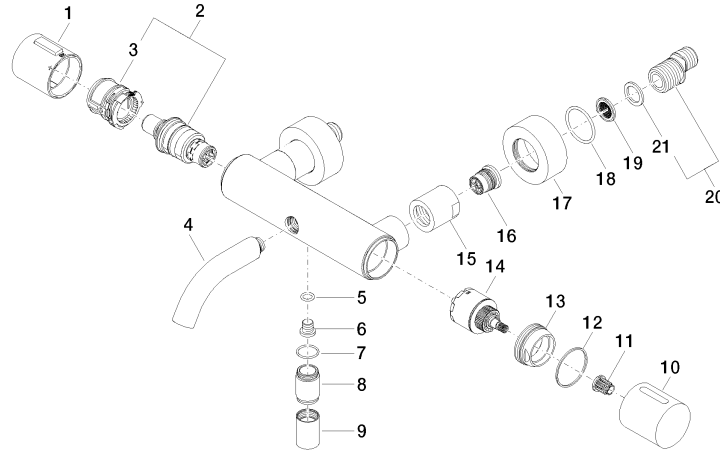

META Bath thermostat for wall mounting without shower set - Brushed Light Gold

34 201 979 Product version from 9/1/2022

- 210mm projection
- circular normal flow
- rotary diverter with volume control and shut-off function
- 3/8" shower outlet
- slide-on rosettes Ø 60 mm
- 1/2" connection
- gauge 150 mm - 15 mm
- max. flow 16.9 l/min at 3 bar flow pressure
- WRAS

META Bath thermostat for wall mounting without shower set - Brushed Light Gold

34 201 979 Product version from 9/1/2022
mm [inches]

Flow rate chart

Codes & Standards

DIN 4109

ISO 3822

Ü-Zeichen

META Bath thermostat for wall mounting without shower set - Brushed Light Gold

34 201 979 Product version from 9/1/2022

Certificates

LGA_18

META Bath thermostat for wall mounting without shower set - Brushed Light Gold

34 201 979 Product version from 9/1/2022

Parts for other finishes can be found here: [Chrome](#)

Spare parts list

No.	Item Number	Name	Quantity used	Delivery time
1	90 17 33 020 00-27	handle	1	30
2	90 15 02 070 00 90	cartridge	1	2
3	90 30 40 010 00 90	regulator	1	2
4	90 11 06 214 00-27	spout	1	30
5	09 14 10 139 90	seal	1	2
6	08 30 30 701 90	screw	1	2
7	90 14 10 032 00 90	seal	1	2
8	09 24 03 115 20-27	nipple	1	60
9	90 21 02 069 00-27	cover	1	30
10	09 20 97 020-27	handle	1	60
11	90 12 12 002 00 90	fixing cap	1	2
12	09 14 15 052 90	ring	1	2
13	09 24 04 141-27	nut	1	60
14	90 15 05 033 00 90	diverter	1	2
15	09 23 10 048-27	nut	2	60
16	90 29 05 024 00 90	nipple	2	2
17	09 27 62 004-27	rosette	2	60
18	09 14 10 119 90	seal	2	2
19	09 29 03 020 90	insert	2	2
20	04 11 04 032 00 90	connection	2	2
21	09 14 20 010 90	seal	2	2