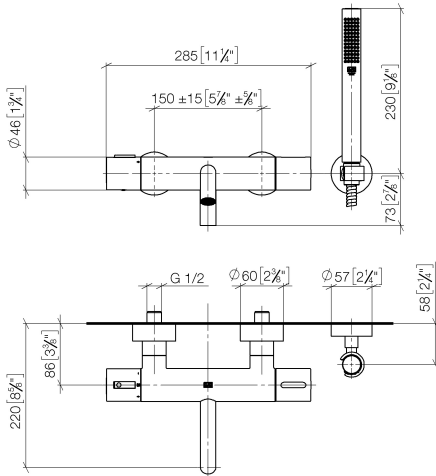

## META Bath thermostat for wall mounting with hand shower set - Chrome

34 234 979 Product version from 7/1/2023

- spout: circular, air-enriched flow
- max. flow 16.9 l/min at 3 bar flow pressure
- Hand shower: COMPACT RAIN, max. flow rate 6.8 l/min (at 3 bar)
- complete hand shower set with anti-scale system
- rotary diverter with volume control and shut-off function
- slide-on rosettes Ø 60 mm
- 210mm projection
- 1/2" connection
- gauge 150 mm - 15 mm
- metal shower hose 1250mm with integrated anti-twist protection
- shower holder rosette Ø 57mm

**META Bath thermostat for wall mounting with hand shower set - Chrome**

34 234 979 Product version from 7/1/2023

mm [inches]

**Flow rate chart**

**Codes & Standards**

DIN 4109

EN 1717

ISO 3822

### Spare parts list

No.	Item Number	Name	Quantity used	Delivery time
1	34 201 979-00	META Bath thermostat for wall mounting without shower set - Chrome	1	10
2	28 050 920-00	holder	1	60
3	90 30 02 072 00-00	Metal shower hose 1/2" x 3/8" x 1250 mm - Chrome	1	10
4	28 019 979-00	Hand shower - Chrome	1	-