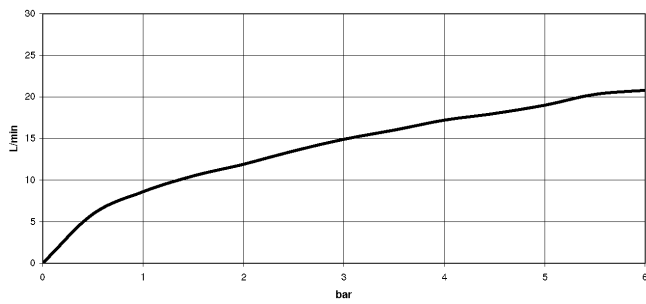

Flow rate chart

Codes & Standards

DIN 4109

EN 1717

ISO 3822

Ü-Zeichen