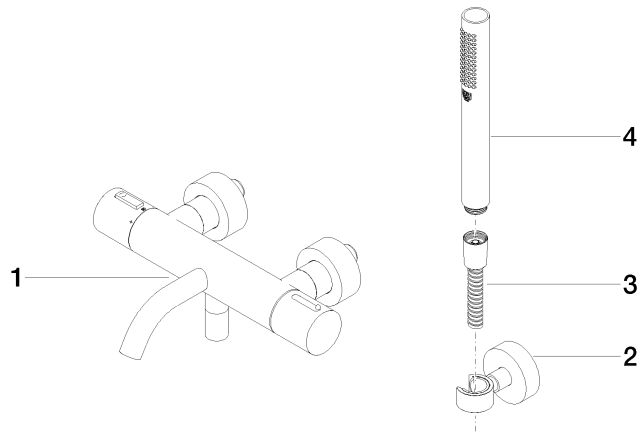

META Bath thermostat for wall mounting with hand shower set - Chrome

34 234 979 Product version from 7/1/2023

Parts for other finishes can be found here: [Brushed](#) [Platinum](#)

Spare parts list

No.	Item Number	Name	Quantity used	Delivery time
1	34 201 979-00	META Bath thermostat for wall mounting without shower set - Chrome	1	10
2	28 050 920-00	holder	1	60
3	90 30 02 072 00-00	Metal shower hose 1/2" x 3/8" x 1250 mm - Chrome	1	10
4	28 019 979-00	Hand shower - Chrome	1	-

Spare part can no longer be ordered, please order the replacement item