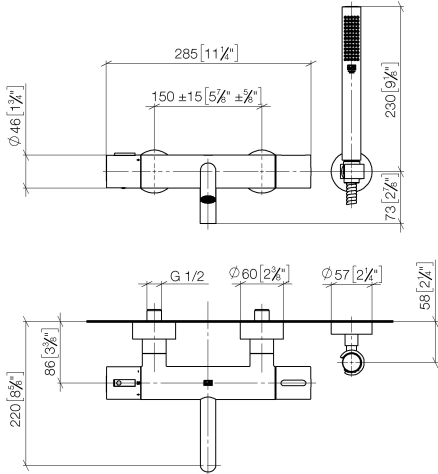

## META Bath thermostat for wall mounting with hand shower set - Brushed Champagne (22kt Gold)

34 234 979 Product version from 7/1/2023

- spout: circular, air-enriched flow
- max. flow 16.9 l/min at 3 bar flow pressure
- Hand shower: COMPACT RAIN, max. flow rate 6.8 l/min (at 3 bar)
- complete hand shower set with anti-scale system
- rotary diverter with volume control and shut-off function
- slide-on rosettes Ø 60 mm
- 210mm projection
- 1/2" connection
- gauge 150 mm - 15 mm
- metal shower hose 1250mm with integrated anti-twist protection
- shower holder rosette Ø 57mm

**META Bath thermostat for wall mounting with hand shower set - Brushed  
Champagne (22kt Gold)**

34 234 979 Product version from 7/1/2023  
mm [inches]

**Flow rate chart**

**Codes & Standards**

DIN 4109

ISO 3822

### Spare parts list

No.	Item Number	Name	Quantity used	Delivery time
1	34 201 979-46	META Bath thermostat for wall mounting without shower set - Brushed Champagne (22kt Gold)	1	30
2	28 050 920-46	holder	1	-
Spare part can no longer be ordered, please order the replacement item				
3	90 30 02 072 00-46	Metal shower hose 1/2" x 3/8" x 1250 mm - Brushed Champagne (22kt Gold)	1	30
4	28 019 979-46	Hand shower - Brushed Champagne (22kt Gold)	1	-
Spare part can no longer be ordered, please order the replacement item				