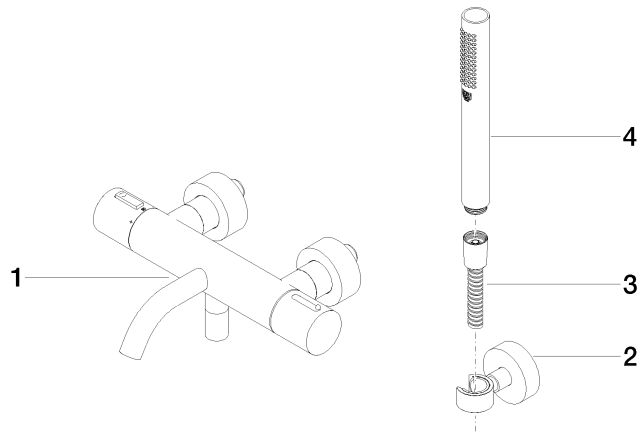

## META Bath thermostat for wall mounting with hand shower set - Brushed Champagne (22kt Gold)

34 234 979 Product version from 7/1/2023

- spout: circular, air-enriched flow
- max. flow 16.9 l/min at 3 bar flow pressure
- Hand shower: COMPACT RAIN, max. flow rate 6.8 l/min (at 3 bar)
- complete hand shower set with anti-scale system
- rotary diverter with volume control and shut-off function
- slide-on rosettes Ø 60 mm
- 210mm projection
- 1/2" connection
- gauge 150 mm - 15 mm
- metal shower hose 1250mm with integrated anti-twist protection
- shower holder rosette Ø 57mm

**META Bath thermostat for wall mounting with hand shower set - Brushed  
Champagne (22kt Gold)**

34 234 979 Product version from 7/1/2023  
mm [inches]

**Flow rate chart**

**Codes & Standards**

DIN 4109

ISO 3822

## META Bath thermostat for wall mounting with hand shower set - Brushed Champagne (22kt Gold)

---

34 234 979 Product version from 7/1/2023

Certificates

---

LGA\_18

### Spare parts list

No.	Item Number	Name	Quantity used	Delivery time
1	34 201 979-46	META Bath thermostat for wall mounting without shower set - Brushed Champagne (22kt Gold)	1	30
2	28 050 920-46	holder	1	-
Spare part can no longer be ordered, please order the replacement item				
3	90 30 02 072 00-46	Metal shower hose 1/2" x 3/8" x 1250 mm - Brushed Champagne (22kt Gold)	1	30
4	28 019 979-46	Hand shower - Brushed Champagne (22kt Gold)	1	-
Spare part can no longer be ordered, please order the replacement item				