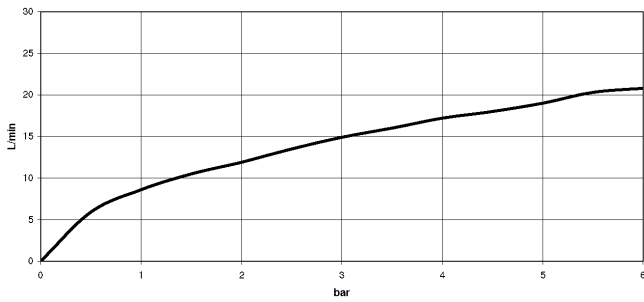

Flow rate chart

Codes & Standards

DIN 4109

ISO 3822

Ü-Zeichen