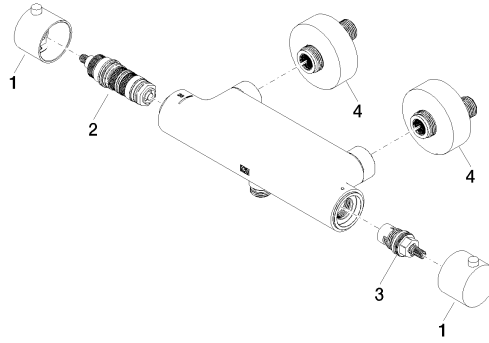

Shower thermostat for wall mounting - Chrome

34 442 832 Product version from 1/1/2023

Certificates

LGA_38

Shower thermostat for wall mounting - Chrome

34 442 832 Product version from 1/1/2023

Parts for other
finishes can be found
here: [Soft Black](#)

Spare parts list

No.	Item Number	Name	Quantity used	Delivery time
1	90 20 83 007 00-00	handle	1	2
2	90 15 02 068 00 90	cartridge	1	2
3	90 90 03 176 00 90	diverter	1	2
4	90 27 83 030 00-00	connection	1	2