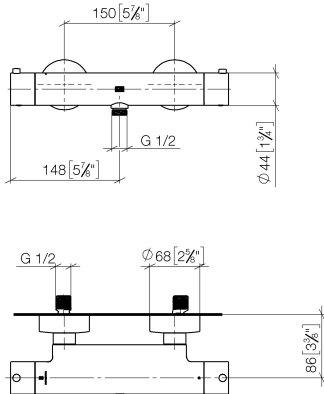

Shower thermostat for wall mounting - Chrome

34 442 832 Product version from 1/1/2023

- 1/2" shower outlet
- slide-on rosettes Ø 70 mm
- 1/2" connection
- gauge 150 mm - 13 mm
- with volume control

	Chrome	34 442 832-00
	Soft Black	34 442 832-69

Shower thermostat for wall mounting - Chrome

34 442 832 Product version from 1/1/2023

mm [inches]

Flow rate chart

Codes & Standards

DIN 4109

ISO 3822

Ü-Zeichen

Shower thermostat for wall mounting - Chrome

34 442 832 Product version from 1/1/2023

Certificates

LGA_38

Shower thermostat for wall mounting - Chrome

34 442 832 Product version from 1/1/2023

Parts for other
finishes can be found
here: [Soft Black](#)

Spare parts list

No.	Item Number	Name	Quantity used	Delivery time
1	90 20 83 007 00-00	handle	1	2
2	90 15 02 068 00 90	cartridge	1	2
3	90 90 03 176 00 90	diverter	1	2
4	90 27 83 030 00-00	connection	1	2