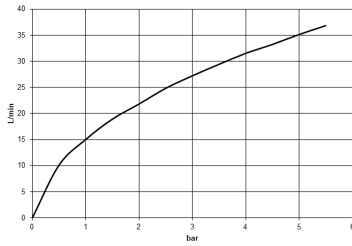

Shower thermostat for wall mounting - Chrome

34 442 832 Product version from 1/1/2023

- 1/2" shower outlet
- slide-on rosettes Ø 70 mm
- 1/2" connection
- gauge 150 mm - 13 mm
- with volume control

	Chrome	34 442 832-00
	Soft Black	34 442 832-69

Shower thermostat for wall mounting - Chrome

34 442 832 Product version from 1/1/2023

mm [inches]

Flow rate chart

Codes & Standards

DIN 4109

ISO 3822

Ü-Zeichen