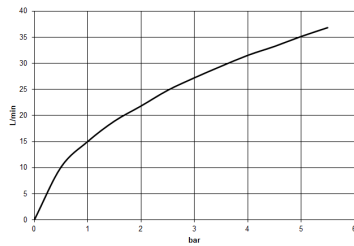

Flow rate chart

Codes & Standards

DIN 4109

ISO 3822

Ü-Zeichen