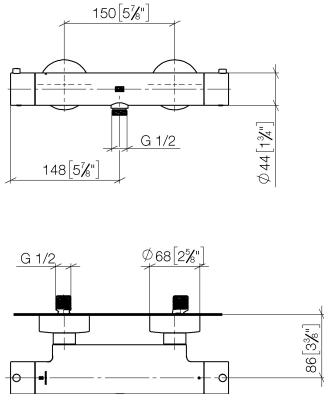

Shower thermostat for wall mounting - Soft Black

34 442 832 Product version from 1/1/2023

- 1/2" shower outlet
- slide-on rosettes Ø 70 mm
- 1/2" connection
- gauge 150 mm - 13 mm
- with volume control

	Soft Black	34 442 832-69
	Chrome	34 442 832-00

Shower thermostat for wall mounting - Soft Black

34 442 832 Product version from 1/1/2023

mm [inches]

Flow rate chart

Codes & Standards

DIN 4109

ISO 3822

Ü-Zeichen

Shower thermostat for wall mounting - Soft Black

34 442 832 Product version from 1/1/2023

Certificates

LGA_38

Shower thermostat for wall mounting - Soft Black

34 442 832 Product version from 1/1/2023

Parts for other finishes can be found here: [Chrome](#)

Spare parts list

No.	Item Number	Name	Quantity used	Delivery time
1	90 20 83 007 00-69	handle	1	2
2	90 15 02 068 00 90	cartridge	1	2
3	90 90 03 176 00 90	diverter	1	2
4	90 27 83 030 00-69	connection	1	2