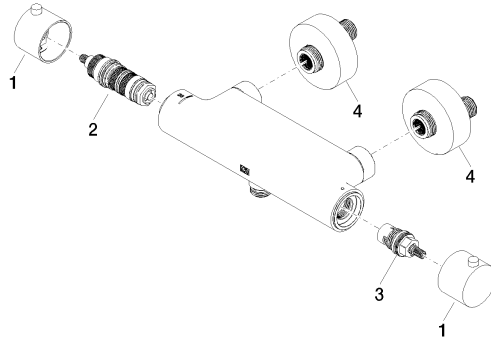

Shower thermostat for wall mounting - Soft Black

34 442 832 Product version from 1/1/2023

Certificates

LGA_38

Shower thermostat for wall mounting - Soft Black

34 442 832 Product version from 1/1/2023

Parts for other finishes can be found here: [Chrome](#)

Spare parts list

No.	Item Number	Name	Quantity used	Delivery time
1	90 20 83 007 00-69	handle	1	2
2	90 15 02 068 00 90	cartridge	1	2
3	90 90 03 176 00 90	diverter	1	2
4	90 27 83 030 00-69	connection	1	2