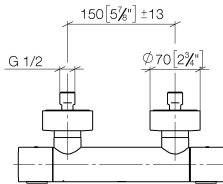

## Shower thermostat for wall mounting - Brushed Platinum

34 442 979 Product version from 10/1/2023

- 3/8" shower outlet
- slide-on rosettes Ø 70 mm
- 1/2" connection
- gauge 150 mm - 13 mm
- with volume control
- WRAS

## Shower thermostat for wall mounting - Brushed Platinum

34 442 979 Product version from 10/1/2023

mm [inches]

### Spare parts list

No.	Item Number	Name	Quantity used	Delivery time
1	90 17 33 015 00-06	handle	2	10
2	90 15 02 070 00 90	cartridge	1	2
3	90 30 40 010 00 90	regulator	1	2
4	04 31 20 530 00 90	insert	1	2
5	04 11 04 030 00 90	connection	2	2
6	90 31 20 512 00-06	rosette	2	10
7	09 29 30 050 90	sieve	2	2
8	04 31 20 540 00 90	insert	1	2
9	09 24 77 008-00	nut	2	10
10	90 90 03 236 00 90	top	1	2
11	90 30 40 017 00 90	base	1	2
12	90 14 10 010 00 90	seal	1	2
13	09 31 20 511-06	nipple	1	60
14	90 21 02 069 00-06	cover	1	10