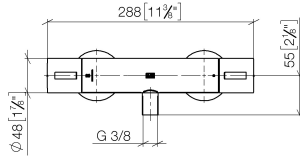

## Shower thermostat for wall mounting - Brushed Platinum

34 442 979 Product version from 10/1/2023

- 3/8" shower outlet
- slide-on rosettes Ø 70 mm
- 1/2" connection
- gauge 150 mm - 13 mm
- with volume control
- WRAS

## Shower thermostat for wall mounting - Brushed Platinum

34 442 979 Product version from 10/1/2023

mm [inches]