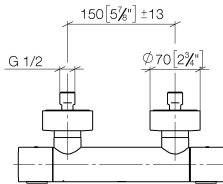

## Shower thermostat for wall mounting - Light Gold

34 442 979 Product version from 10/1/2023

- 3/8" shower outlet
- slide-on rosettes Ø 70 mm
- 1/2" connection
- gauge 150 mm - 13 mm
- with volume control
- WRAS

## Shower thermostat for wall mounting - Light Gold

34 442 979 Product version from 10/1/2023

mm [inches]

### Spare parts list

No.	Item Number	Name	Quantity used	Delivery time
1	90 17 33 015 00-26	handle	2	30
2	90 15 02 070 00 90	cartridge	1	2
3	90 30 40 010 00 90	regulator	1	2
4	04 31 20 530 00 90	insert	1	2
5	04 11 04 030 00 90	connection	2	2
6	90 31 20 512 00-26	rosette	2	30
7	09 29 30 050 90	sieve	2	2
8	04 31 20 540 00 90	insert	1	2
9	09 24 77 008-00	nut	2	10
10	90 90 03 236 00 90	top	1	2
11	90 30 40 017 00 90	base	1	2
12	90 14 10 010 00 90	seal	1	2
13	09 31 20 511-26	nipple	1	60
14	90 21 02 069 00-26	cover	1	30