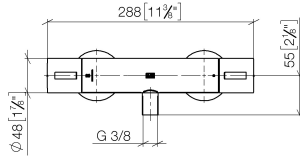

## Shower thermostat for wall mounting - Light Gold

34 442 979 Product version from 10/1/2023

- 3/8" shower outlet
- slide-on rosettes Ø 70 mm
- 1/2" connection
- gauge 150 mm - 13 mm
- with volume control
- WRAS

## Shower thermostat for wall mounting - Light Gold

34 442 979 Product version from 10/1/2023

mm [inches]