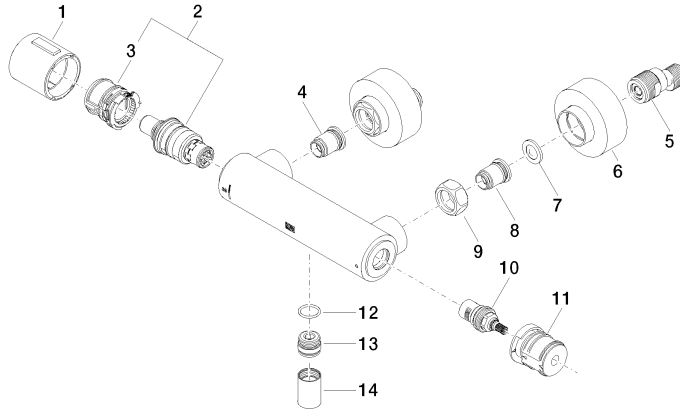

Scottish Water
Byelaws

UK Water Supply
Regulations

Ü-Zeichen

Shower thermostat for wall installation - Dark Chrome

34 443 979 Product version from 5/1/2022

Certificates

Belgaqua_22_281_2 LGA_29

WRAS_2204

Shower thermostat for wall installation - Dark Chrome

34 443 979 Product version from 5/1/2022

Parts for other finishes can be found here: [Chrome](#)

Spare parts list

No.	Item Number	Name	Quantity used	Delivery time
1	90 17 33 015 00-19	handle	1	20
2	90 15 02 070 00 90	cartridge	1	2
3	90 30 40 010 00 90	regulator	1	2
4	04 31 20 530 00 90	insert	1	2
5	04 11 04 030 00 90	connection	2	2
6	90 31 20 512 00-19	rosette	2	20
7	09 29 30 050 90	sieve	2	2
8	04 31 20 540 00 90	insert	1	2
9	09 24 77 008-00	nut	2	10
10	90 90 03 236 00 90	top	1	2
11	90 30 40 017 00 90	base	1	2
12	90 14 10 010 00 90	seal	1	2
13	09 31 20 511-19	nipple	1	20
14	90 21 02 069 00-19	cover	1	20