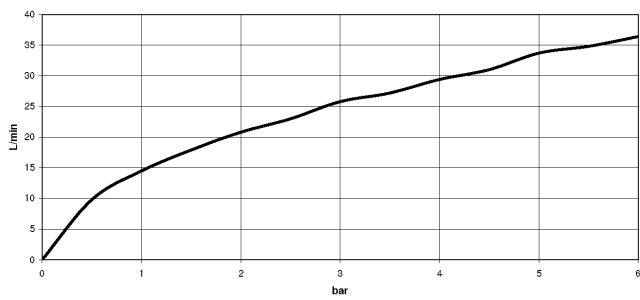

Shower thermostat for wall installation - Dark Chrome

34 443 979 Product version from 5/1/2022

mm [inches]

Flow rate chart

Codes & Standards

DIN 4109

EN 1717

ISO 3822