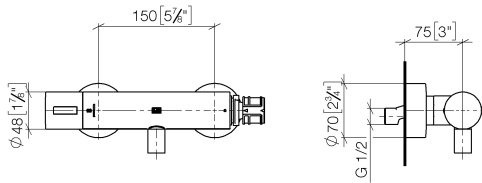

Shower thermostat for wall installation - Dark Chrome

34 443 979 Product version from 5/1/2022

- 3/8" shower outlet
- slide-on rosettes Ø 70 mm
- 1/2" connection
- gauge 150 mm - 13 mm
- with volume control
- WRAS

Shower thermostat for wall installation - Dark Chrome

34 443 979 Product version from 5/1/2022

mm [inches]

Flow rate chart

Codes & Standards

DIN 4109

EN 1717

ISO 3822

Shower thermostat for wall installation - Dark Chrome

34 443 979 Product version from 5/1/2022

Parts for other finishes can be found here: [Chrome](#)

Spare parts list

No.	Item Number	Name	Quantity used	Delivery time
1	90 17 33 015 00-19	handle	1	20
2	90 15 02 070 00 90	cartridge	1	2
3	90 30 40 010 00 90	regulator	1	2
4	04 31 20 530 00 90	insert	1	2
5	04 11 04 030 00 90	connection	2	2
6	90 31 20 512 00-19	rosette	2	20
7	09 29 30 050 90	sieve	2	2
8	04 31 20 540 00 90	insert	1	2
9	09 24 77 008-00	nut	2	10
10	90 90 03 236 00 90	top	1	2
11	90 30 40 017 00 90	base	1	2
12	90 14 10 010 00 90	seal	1	2
13	09 31 20 511-19	nipple	1	20
14	90 21 02 069 00-19	cover	1	20