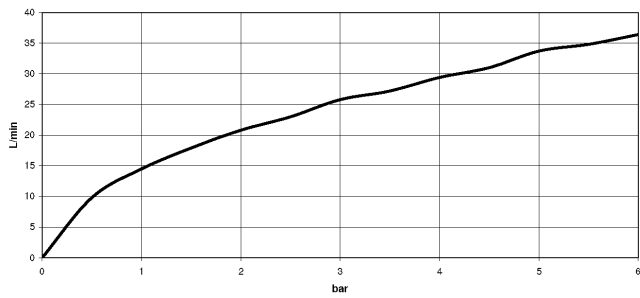

Flow rate chart

Codes & Standards

DIN 4109

EN 1717

ISO 3822

Scottish Water
Byelaws

UK Water Supply
Regulations

Ü-Zeichen