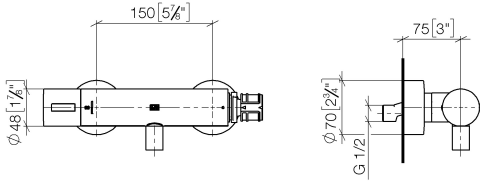

Shower thermostat for wall installation - Brushed Durabron (23kt Gold)

34 443 979 Product version from 5/1/2022

- 3/8" shower outlet
- slide-on rosettes Ø 70 mm
- 1/2" connection
- gauge 150 mm - 13 mm
- with volume control
- WRAS

Required miscellaneous

TARA Regulator handle - Brushed Durabron (23kt Gold) 11 431 892-28

Shower thermostat for wall installation - Brushed Durabronz (23kt Gold)

34 443 979 Product version from 5/1/2022

mm [inches]