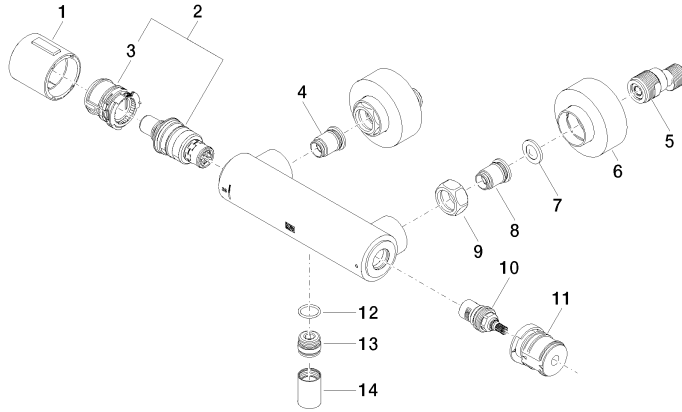

Shower thermostat for wall installation - Brushed Durabronz (23kt Gold)

34 443 979 Product version from 5/1/2022

Certificates

Belgaqua_22_281_2 LGA_29

WRAS_2204

Shower thermostat for wall installation - Brushed Durabrass (23kt Gold)

34 443 979 Product version from 5/1/2022

Parts for other finishes can be found here: [Chrome](#)

Spare parts list

No.	Item Number	Name	Quantity used	Delivery time
1	90 17 33 015 00-28	handle	1	20
2	90 15 02 070 00 90	cartridge	1	2
3	90 30 40 010 00 90	regulator	1	2
4	04 31 20 530 00 90	insert	1	2
5	04 11 04 030 00 90	connection	2	2
6	90 31 20 512 00-28	rosette	2	20
7	09 29 30 050 90	sieve	2	2
8	04 31 20 540 00 90	insert	1	2
9	09 24 77 008-00	nut	2	10
10	90 90 03 236 00 90	top	1	2
11	90 30 40 017 00 90	base	1	2
12	90 14 10 010 00 90	seal	1	2
13	09 31 20 511-28	nipple	1	60
14	90 21 02 069 00-28	cover	1	20