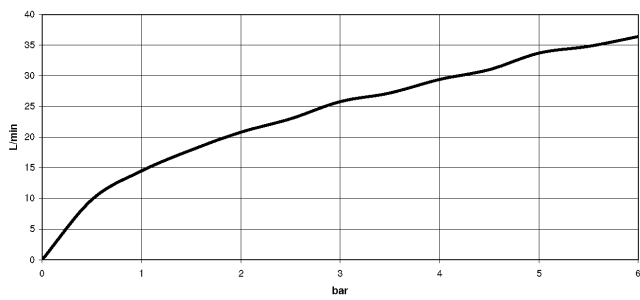

Required miscellaneous

TARA Regulator handle - Matte Black 11 431 892-33

Shower thermostat for wall installation - Matte Black

34 443 979 Product version from 5/1/2022

mm [inches]

Flow rate chart

Codes & Standards