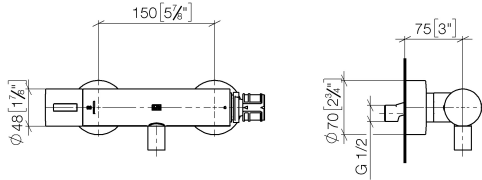

Shower thermostat for wall installation - Brushed Champagne (22kt Gold)

34 443 979 Product version from 5/1/2022

- 3/8" shower outlet
- slide-on rosettes Ø 70 mm
- 1/2" connection
- gauge 150 mm - 13 mm
- with volume control
- WRAS

Shower thermostat for wall installation - Brushed Champagne (22kt Gold)

34 443 979 Product version from 5/1/2022

mm [inches]

Flow rate chart

Codes & Standards

DIN 4109

EN 1717

ISO 3822

WRAS_2204

Shower thermostat for wall installation - Brushed Champagne (22kt Gold)

34 443 979 Product version from 5/1/2022

Parts for other finishes can be found here: [Chrome](#)

Spare parts list

No.	Item Number	Name	Quantity used	Delivery time
1	90 17 33 015 00-46	handle	1	30
2	90 15 02 070 00 90	cartridge	1	2
3	90 30 40 010 00 90	regulator	1	2
4	04 31 20 530 00 90	insert	1	2
5	04 11 04 030 00 90	connection	2	2
6	90 31 20 512 00-46	rosette	2	30
7	09 29 30 050 90	sieve	2	2
8	04 31 20 540 00 90	insert	1	2
9	09 24 77 008-00	nut	2	10
10	90 90 03 236 00 90	top	1	2
11	90 30 40 017 00 90	base	1	2
12	90 14 10 010 00 90	seal	1	2
13	09 31 20 511-46	nipple	1	60
14	90 21 02 069 00-46	cover	1	30