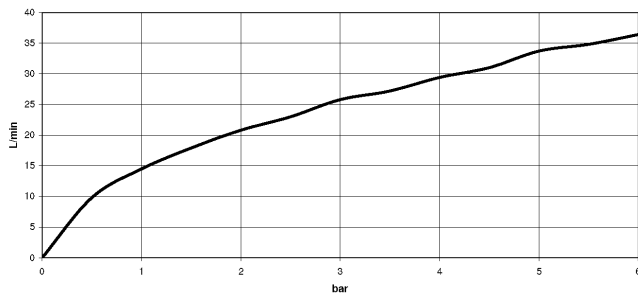

Shower thermostat for wall installation - Brushed Champagne (22kt Gold)

34 443 979 Product version from 5/1/2022

mm [inches]

Flow rate chart

Codes & Standards

DIN 4109

EN 1717

ISO 3822