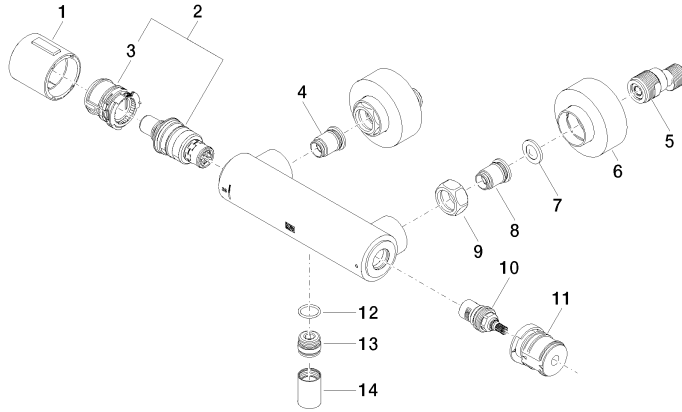

Scottish Water
Byelaws

UK Water Supply
Regulations

Ü-Zeichen

Shower thermostat for wall installation - Brushed Champagne (22kt Gold)

34 443 979 Product version from 5/1/2022

Certificates

Belgaqua_22_281_2 LGA_29

WRAS_2204

Shower thermostat for wall installation - Brushed Champagne (22kt Gold)

34 443 979 Product version from 5/1/2022

Parts for other finishes can be found here: [Chrome](#)

Spare parts list

No.	Item Number	Name	Quantity used	Delivery time
1	90 17 33 015 00-46	handle	1	30
2	90 15 02 070 00 90	cartridge	1	2
3	90 30 40 010 00 90	regulator	1	2
4	04 31 20 530 00 90	insert	1	2
5	04 11 04 030 00 90	connection	2	2
6	90 31 20 512 00-46	rosette	2	30
7	09 29 30 050 90	sieve	2	2
8	04 31 20 540 00 90	insert	1	2
9	09 24 77 008-00	nut	2	10
10	90 90 03 236 00 90	top	1	2
11	90 30 40 017 00 90	base	1	2
12	90 14 10 010 00 90	seal	1	2
13	09 31 20 511-46	nipple	1	60
14	90 21 02 069 00-46	cover	1	30