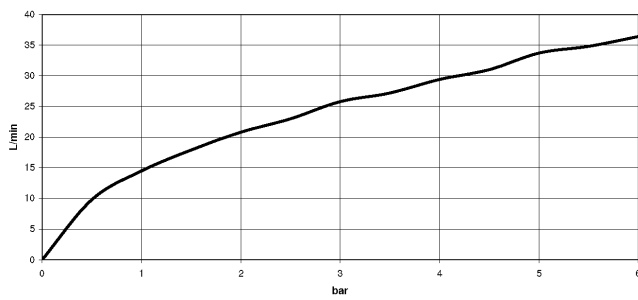

Required miscellaneous

TARA Regulator handle - Brushed Dark Platinum 11 431 892-99

Shower thermostat for wall installation - Brushed Dark Platinum

34 443 979 Product version from 5/1/2022

mm [inches]

Flow rate chart