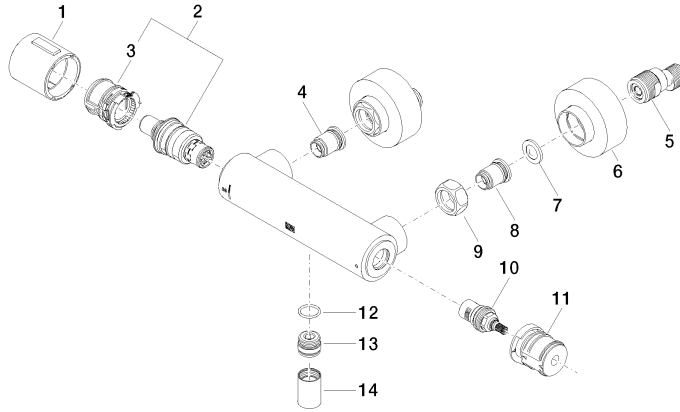

34 443 979 Product version from 5/1/2022

Certificates

Belgaqua_22_281_2 LGA_29

WRAS_2204

Shower thermostat for wall installation - Brushed Dark Platinum

34 443 979 Product version from 5/1/2022

Parts for other finishes can be found here: [Chrome](#)

Spare parts list

No.	Item Number	Name	Quantity used	Delivery time
1	90 17 33 015 00-99	handle	1	20
2	90 15 02 070 00 90	cartridge	1	2
3	90 30 40 010 00 90	regulator	1	2
4	04 31 20 530 00 90	insert	1	2
5	04 11 04 030 00 90	connection	2	2
6	90 31 20 512 00-99	rosette	2	20
7	09 29 30 050 90	sieve	2	2
8	04 31 20 540 00 90	insert	1	2
9	09 24 77 008-00	nut	2	10
10	90 90 03 236 00 90	top	1	2
11	90 30 40 017 00 90	base	1	2
12	90 14 10 010 00 90	seal	1	2
13	09 31 20 511-99	nipple	1	60
14	90 21 02 069 00-99	cover	1	20