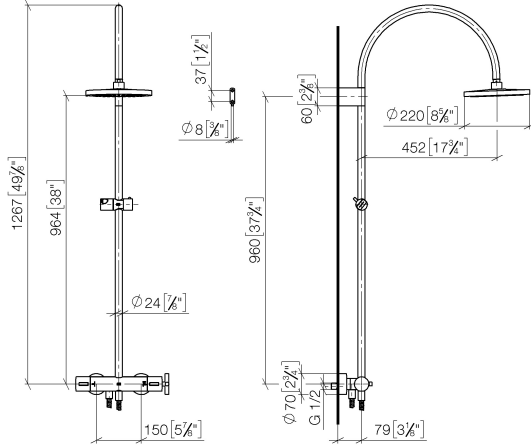

TARA Shower pipe with shower thermostat without hand shower FlowReduce 220 mm - Chrome

TARA

34 458 892

- shower with fixed riser projection 452mm
- Rain shower: PURE RAIN, max. flow rate 7 l/min (at 3 bar)
- Function from: 6 l/min
- rain shower Ø 220 mm
- rain shower with anti-scale system
- rotary diverter with volume control and shut-off function
- slide-on rosettes Ø 70 mm
- height of fittings up to rain shower (bottom edge) 964mm
- height of fittings up to top edge of elbow 1267mm
- gauge 150 mm - 13 mm
- metal shower hose 1750mm with integrated anti-twist protection
- 1/2" connection
- slide bar
- Pipe diameter 23.5 mm
- This product can help a building meet the requirements of Green Building Rating Systems, e.g. LEED®, BREEAM®, DGNB
- WRAS 2204013

Required miscellaneous

	Hand shower FlowReduce - Chrome	28 018 979-00 0010
--	--	-----------------------

**TARA Shower pipe with shower thermostat without hand shower FlowReduce
220 mm - Chrome**

TARA

34 458 892

mm [inches]

1:10

Flow rate chart

Certificates

Belgaqua_22_283_2 WRAS_2204013. LGA_38737.
7_8.

34 458 892

Spare parts list

No.	Item Number	Name	Quantity used	Delivery time
1	90 12 05 092 20-00	shower	1	10
2	04 28 22 346 00-00	pipe	1	10
3	09 14 10 008 90	seal	1	2
4	90 17 11 150 00-00	holder	1	10
5	28 322 970-00	Metal shower hose 1/2" x 3/8" x 1750 mm - Chrome	1	2
6	12 570 970-00	Slide unit - Chrome	1	10
7	90 28 22 349 00-00	pipe	1	10
8	04 17 01 250 00-00	connection	1	10
9	90 17 33 015 00-00	handle	1	10
10	90 14 20 026 00 90	seal	1	2
11	90 17 33 021 00-00	handle	1	10