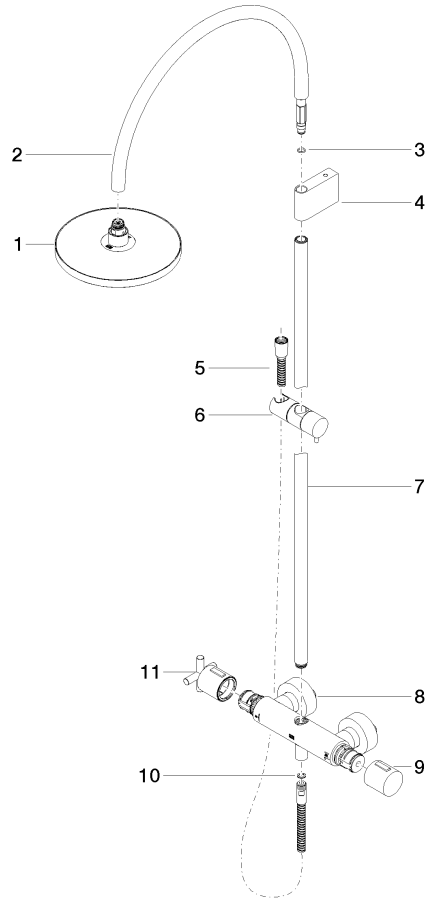

TARA Shower pipe with shower thermostat without hand shower FlowReduce 220 mm - Chrome

TARA

34 458 892

- shower with fixed riser projection 452mm
- Rain shower: PURE RAIN, max. flow rate 7 l/min (at 3 bar)
- Function from: 6 l/min
- rain shower Ø 220 mm
- rain shower with anti-scale system
- rotary diverter with volume control and shut-off function
- slide-on rosettes Ø 70 mm
- height of fittings up to rain shower (bottom edge) 964mm
- height of fittings up to top edge of elbow 1267mm
- gauge 150 mm - 13 mm
- metal shower hose 1750mm with integrated anti-twist protection
- 1/2" connection
- slide bar
- Pipe diameter 23.5 mm
- This product can help a building meet the requirements of Green Building Rating Systems, e.g. LEED®, BREEAM®, DGNB
- WRAS 2204013

Required miscellaneous

	Hand shower FlowReduce - Chrome	28 018 979-00 0010
--	--	-----------------------

**TARA Shower pipe with shower thermostat without hand shower FlowReduce
220 mm - Chrome**

TARA

34 458 892

mm [inches]

1:10

Flow rate chart

Certificates

Belgaqua_22_283_2 WRAS_2204013. LGA_38737.
7_8.

34 458 892

Spare parts list

No.	Item Number	Name	Quantity used	Delivery time
1	90 12 05 092 20-00	shower	1	10
2	04 28 22 346 00-00	pipe	1	10
3	09 14 10 008 90	seal	1	2
4	90 17 11 150 00-00	holder	1	10
5	28 322 970-00	Metal shower hose 1/2" x 3/8" x 1750 mm - Chrome	1	2
6	12 570 970-00	Slide unit - Chrome	1	10
7	90 28 22 349 00-00	pipe	1	10
8	04 17 01 250 00-00	connection	1	10
9	90 17 33 015 00-00	handle	1	10
10	90 14 20 026 00 90	seal	1	2
11	90 17 33 021 00-00	handle	1	10