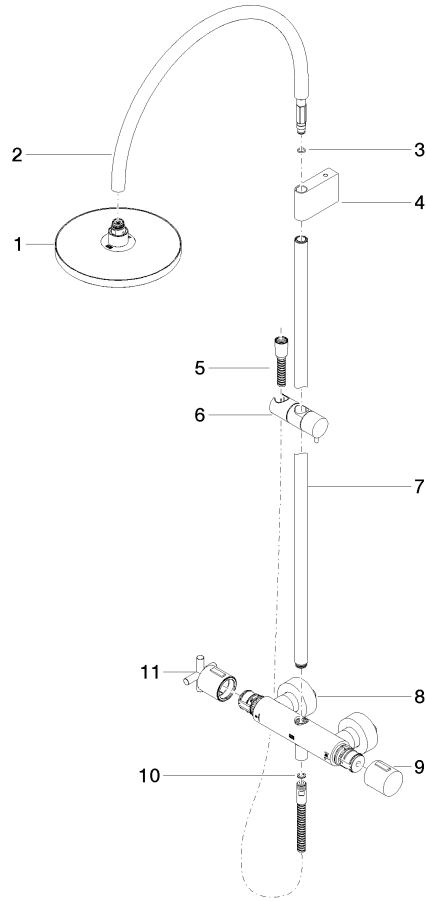

**TARA Shower pipe with shower thermostat without hand shower FlowReduce
220 mm - Brushed Platinum**

TARA

34 458 892 Product version from 5/1/2022

mm [inches]

1:10

Flow rate chart

Codes & Standards

DIN 4109

EN 1717

ISO 3822

Scottish Water
Byelaws

UK Water Supply
Regulations

Ü-Zeichen

TARA Shower pipe with shower thermostat without hand shower FlowReduce
220 mm - Brushed Platinum

TARA

34 458 892 Product version from 5/1/2022

Certificates

Belgaqua_22_283_2 WRAS_2204

LGA_38

**TARA Shower pipe with shower thermostat without hand shower FlowReduce
220 mm - Brushed Platinum**

TARA

34 458 892 Product version from 5/1/2022

Parts for other finishes can be found here: [Chrome](#)

Spare parts list

No.	Item Number	Name	Quantity used	Delivery time
1	90 12 05 092 20-06	shower	1	10
2	04 28 22 346 00-06	pipe	1	10
3	09 14 10 008 90	seal	1	2
4	90 17 11 150 00-06	holder	1	10
5	28 322 970-06	Metal shower hose 1/2" x 3/8" x 1750 mm - Brushed Platinum	1	2
6	12 570 970-06	Slide unit - Brushed Platinum	1	10
7	90 28 22 349 00-06	pipe	1	10
8	04 17 01 250 00-06	connection	1	10
9	90 17 33 015 00-06	handle	1	10
10	90 14 20 026 00 90	seal	1	2
11	90 17 33 021 00-06	handle	1	10