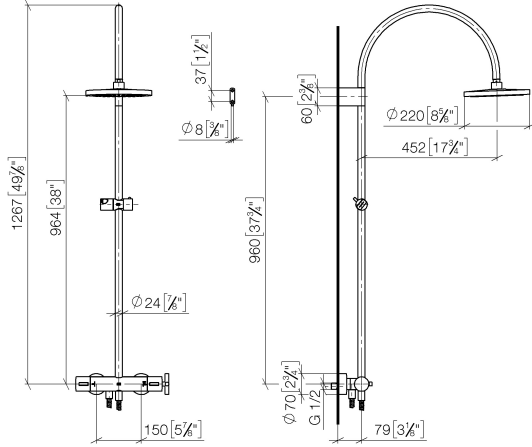

**TARA Shower pipe with shower thermostat without hand shower FlowReduce
220 mm - Brushed Platinum**

TARA

34 458 892 Product version from 5/1/2022

- shower with fixed riser projection 452mm
- Rain shower: PURE RAIN, max. flow rate 7 l/min (at 3 bar)
- Function from: 6 l/min
- rain shower Ø 220 mm
- rain shower with anti-scale system
- rotary diverter with volume control and shut-off function
- slide-on rosettes Ø 70 mm
- height of fittings up to rain shower (bottom edge) 964mm
- height of fittings up to top edge of elbow 1267mm
- gauge 150 mm - 13 mm
- metal shower hose 1750mm with integrated anti-twist protection
- 1/2" connection
- slide bar
- Pipe diameter 23.5 mm
- This product can help a building meet the requirements of Green Building Rating Systems, e.g. LEED®, BREEAM®, DGNB
- WRAS

**TARA Shower pipe with shower thermostat without hand shower FlowReduce
220 mm - Brushed Platinum**

TARA

34 458 892 Product version from 5/1/2022

mm [inches]

1:10

Flow rate chart

Codes & Standards

DIN 4109

EN 1717

ISO 3822

Scottish Water
Byelaws

UK Water Supply
Regulations

Ü-Zeichen

TARA Shower pipe with shower thermostat without hand shower FlowReduce
220 mm - Brushed Platinum

TARA

34 458 892 Product version from 5/1/2022

Spare parts list

No.	Item Number	Name	Quantity used	Delivery time
1	90 12 05 092 20-06	shower	1	10
2	04 28 22 346 00-06	pipe	1	10
3	09 14 10 008 90	seal	1	2
4	90 17 11 150 00-06	holder	1	10
5	28 322 970-06	Metal shower hose 1/2" x 3/8" x 1750 mm - Brushed Platinum	1	2
6	12 570 970-06	Slide unit - Brushed Platinum	1	10
7	90 28 22 349 00-06	pipe	1	10
8	04 17 01 250 00-06	connection	1	10
9	90 17 33 015 00-06	handle	1	10
10	90 14 20 026 00 90	seal	1	2
11	90 17 33 021 00-06	handle	1	10