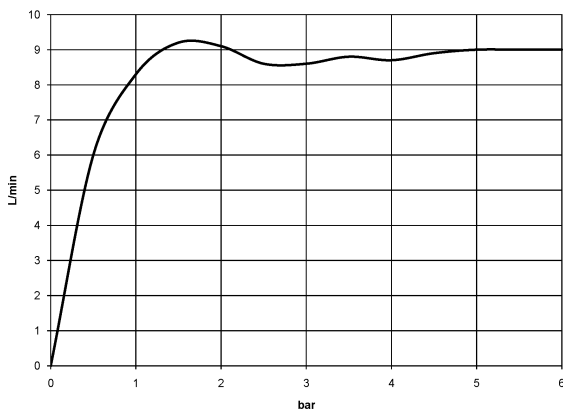

**TARA Shower pipe with shower thermostat without hand shower FlowReduce
220 mm - Brushed Platinum**

TARA

34 458 892 Product version from 5/1/2022

mm [inches]

1:10

Flow rate chart

Codes & Standards

DIN 4109