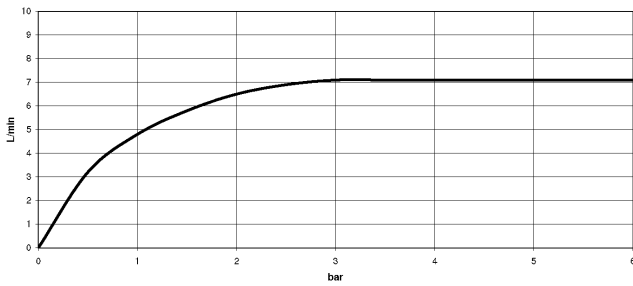

**TARA Shower pipe with shower thermostat without hand shower FlowReduce
220 mm - Platinum**

TARA

34 458 892
mm [inches]
1:10

Flow rate chart

Codes & Standards

DIN 4109

EN 1717

ISO 3822