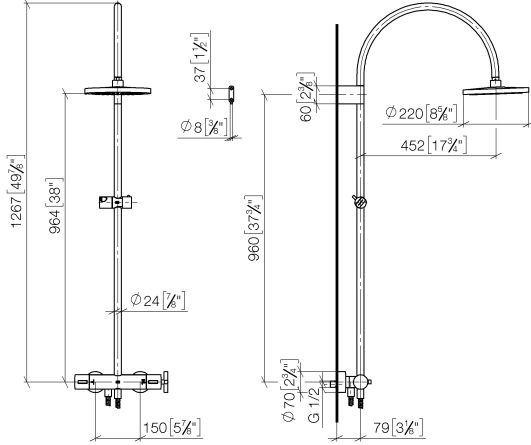

**TARA Shower pipe with shower thermostat without hand shower FlowReduce
220 mm - Platinum**

TARA

34 458 892

- shower with fixed riser projection 452mm
- Rain shower: PURE RAIN, max. flow rate 7 l/min (at 3 bar)
- Function from: 6 l/min
- rain shower Ø 220 mm
- rain shower with anti-scale system
- rotary diverter with volume control and shut-off function
- slide-on rosettes Ø 70 mm
- height of fittings up to rain shower (bottom edge) 964mm
- height of fittings up to top edge of elbow 1267mm
- gauge 150 mm - 13 mm
- metal shower hose 1750mm with integrated anti-twist protection
- 1/2" connection
- slide bar
- Pipe diameter 23.5 mm
- This product can help a building meet the requirements of Green Building Rating Systems, e.g. LEED®, BREEAM®, DGNB
- WRAS 2204013

**TARA Shower pipe with shower thermostat without hand shower FlowReduce
220 mm - Platinum**

TARA

34 458 892
mm [inches]
1:10

Flow rate chart

Codes & Standards

DIN 4109

EN 1717

ISO 3822

TARA

34 458 892

Spare parts list

Product version from 5/1/2022

No.	Item Number	Name	Quantity used	Delivery time
	90 12 05 092 20-08	shower	11	40