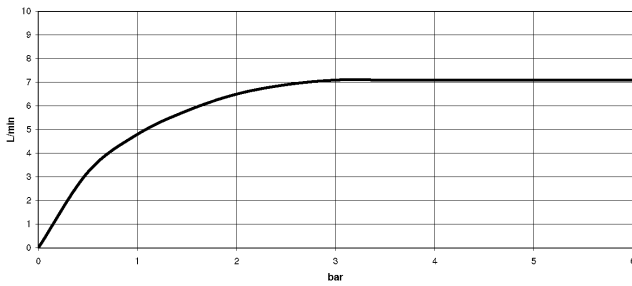

Flow rate chart

Codes & Standards

DIN 4109	EN 1717	ISO 3822	Scottish Water Byelaws
UK Water Supply Regulations	Ü-Zeichen