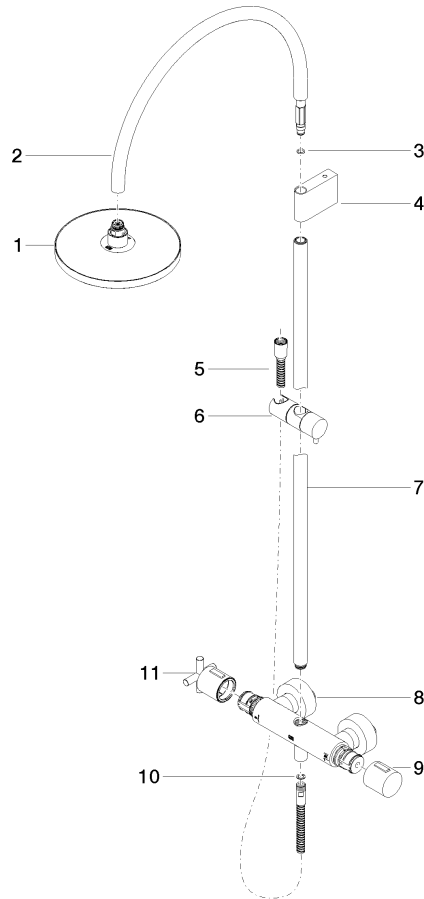

**TARA Shower pipe with shower thermostat without hand shower FlowReduce
220 mm - Brushed Durabronze (23kt Gold)**

TARA

34 458 892

- shower with fixed riser projection 452mm
- Rain shower: PURE RAIN, max. flow rate 7 l/min (at 3 bar)
- Function from: 6 l/min
- rain shower Ø 220 mm
- rain shower with anti-scale system
- rotary diverter with volume control and shut-off function
- slide-on rosettes Ø 70 mm
- height of fittings up to rain shower (bottom edge) 964mm
- height of fittings up to top edge of elbow 1267mm
- gauge 150 mm - 13 mm
- metal shower hose 1750mm with integrated anti-twist protection
- 1/2" connection
- slide bar
- Pipe diameter 23.5 mm
- This product can help a building meet the requirements of Green Building Rating Systems, e.g. LEED®, BREEAM®, DGNB
- WRAS 2204013

Required miscellaneous

Required miscellaneous

Required miscellaneous

**TARA Shower pipe with shower thermostat without hand shower FlowReduce
220 mm - Brushed Durabronz (23kt Gold)**

TARA

34 458 892
mm [inches]
1:10

Flow rate chart

Codes & Standards

DIN 4109	EN 1717	ISO 3822	Scottish Water Byelaws
UK Water Supply Regulations	Ü-Zeichen		

TARA Shower pipe with shower thermostat without hand shower FlowReduce
220 mm - Brushed Durabronz (23kt Gold)

Parts for other
finishes can be found
here: [Chrome](#)

TARA Shower pipe with shower thermostat without hand shower FlowReduce
220 mm - Brushed Durabronze (23kt Gold)

TARA

34 458 892

Spare parts list

Product version from 5/1/2022