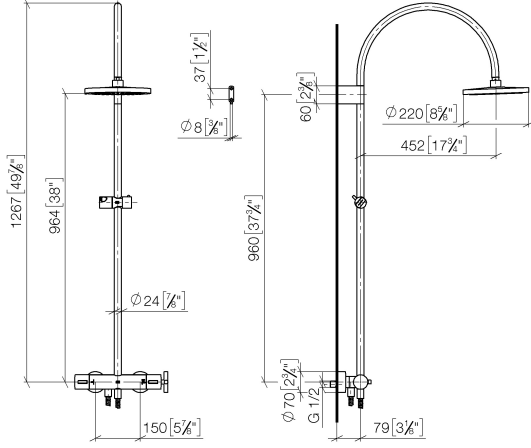

**TARA Shower pipe with shower thermostat without hand shower FlowReduce
220 mm - Brushed Durabronze (23kt Gold)**

TARA

34 458 892

- shower with fixed riser projection 452mm
- Rain shower: PURE RAIN, max. flow rate 7 l/min (at 3 bar)
- Function from: 6 l/min
- rain shower Ø 220 mm
- rain shower with anti-scale system
- rotary diverter with volume control and shut-off function
- slide-on rosettes Ø 70 mm
- height of fittings up to rain shower (bottom edge) 964mm
- height of fittings up to top edge of elbow 1267mm
- gauge 150 mm - 13 mm
- metal shower hose 1750mm with integrated anti-twist protection
- 1/2" connection
- slide bar
- Pipe diameter 23.5 mm
- This product can help a building meet the requirements of Green Building Rating Systems, e.g. LEED®, BREEAM®, DGNB
- WRAS 2204013

Required miscellaneous

Required miscellaneous

Required miscellaneous

**TARA Shower pipe with shower thermostat without hand shower FlowReduce
220 mm - Brushed Durabronz (23kt Gold)**

TARA

34 458 892
mm [inches]
1:10

Flow rate chart

Codes & Standards

DIN 4109	EN 1717	ISO 3822	Scottish Water Byelaws
UK Water Supply Regulations	Ü-Zeichen		

TARA Shower pipe with shower thermostat without hand shower FlowReduce
220 mm - Brushed Durabronz (23kt Gold)

Parts for other
finishes can be found
here: [Chrome](#)

TARA Shower pipe with shower thermostat without hand shower FlowReduce
220 mm - Brushed Durabronze (23kt Gold)

TARA

34 458 892

Spare parts list

Product version from 5/1/2022