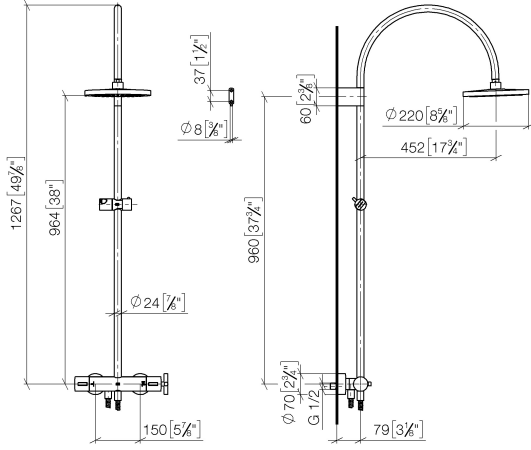

**TARA Shower pipe with shower thermostat without hand shower FlowReduce
220 mm - Matte Black**

TARA

34 458 892

- shower with fixed riser projection 452mm
- Rain shower: PURE RAIN, max. flow rate 7 l/min (at 3 bar)
- Function from: 6 l/min
- rain shower Ø 220 mm
- rain shower with anti-scale system
- rotary diverter with volume control and shut-off function
- slide-on rosettes Ø 70 mm
- height of fittings up to rain shower (bottom edge) 964mm
- height of fittings up to top edge of elbow 1267mm
- gauge 150 mm - 13 mm
- metal shower hose 1750mm with integrated anti-twist protection
- 1/2" connection
- slide bar
- Pipe diameter 23.5 mm
- This product can help a building meet the requirements of Green Building Rating Systems, e.g. LEED®, BREEAM®, DGNB
- WRAS 2204013

**TARA Shower pipe with shower thermostat without hand shower FlowReduce
220 mm - Matte Black**

TARA

34 458 892
mm [inches]
1:10

Flow rate chart

Codes & Standards

DIN 4109	EN 1717	ISO 3822	Scottish Water Byelaws
UK Water Supply Regulations	Ü-Zeichen		

TARA Shower pipe with shower thermostat without hand shower FlowReduce
220 mm - Matte Black

TARA

34 458 892

Certificates

WRAS_2204

LGA_38

Belgaqua_22_283_2

34 458 892