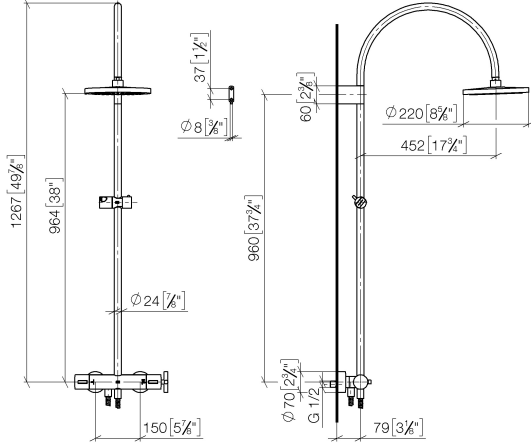

**TARA Shower pipe with shower thermostat without hand shower FlowReduce
220 mm - Brushed Bronze**

TARA

34 458 892

- shower with fixed riser projection 452mm
- Rain shower: PURE RAIN, max. flow rate 7 l/min (at 3 bar)
- Function from: 6 l/min
- rain shower Ø 220 mm
- rain shower with anti-scale system
- rotary diverter with volume control and shut-off function
- slide-on rosettes Ø 70 mm
- height of fittings up to rain shower (bottom edge) 964mm
- height of fittings up to top edge of elbow 1267mm
- gauge 150 mm - 13 mm
- metal shower hose 1750mm with integrated anti-twist protection
- 1/2" connection
- slide bar
- Pipe diameter 23.5 mm
- This product can help a building meet the requirements of Green Building Rating Systems, e.g. LEED®, BREEAM®, DGNB
- WRAS 2204013

**TARA Shower pipe with shower thermostat without hand shower FlowReduce
220 mm - Brushed Bronze**

TARA

34 458 892
mm [inches]
1:10

Flow rate chart

Codes & Standards

DIN 4109

EN 1717

ISO 3822

Scottish Water
Byelaws

UK Water Supply
Regulations

Ü-Zeichen

TARA Shower pipe with shower thermostat without hand shower FlowReduce
220 mm - Brushed Bronze

TARA

34 458 892

Certificates

WRAS_2204

TARA

34 458 892

Spare parts list

Product version from 5/1/2022

No.	Item Number	Name	Quantity used	Delivery time
	90 12 05 092 20-42	shower	11	30