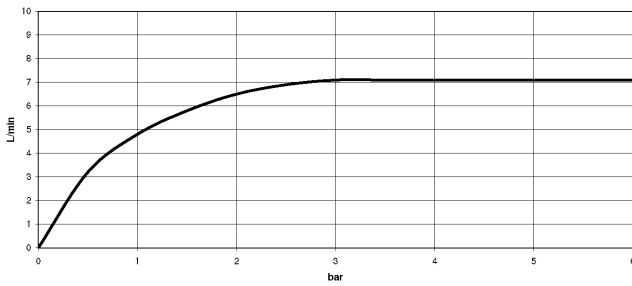

**TARA Shower pipe with shower thermostat without hand shower FlowReduce
220 mm - Brushed Bronze**

TARA

34 458 892

- shower with fixed riser projection 452mm
- Rain shower: PURE RAIN, max. flow rate 7 l/min (at 3 bar)
- Function from: 6 l/min
- rain shower Ø 220 mm
- rain shower with anti-scale system
- rotary diverter with volume control and shut-off function
- slide-on rosettes Ø 70 mm
- height of fittings up to rain shower (bottom edge) 964mm
- height of fittings up to top edge of elbow 1267mm
- gauge 150 mm - 13 mm
- metal shower hose 1750mm with integrated anti-twist protection
- 1/2" connection
- slide bar
- Pipe diameter 23.5 mm
- This product can help a building meet the requirements of Green Building Rating Systems, e.g. LEED®, BREEAM®, DGNB
- WRAS 2204013

This article does not include a hand shower!

Intrinsic protection against back flow.

	Brushed Bronze	34 458 892-42
	Chrome	34 458 892-00
	Brushed Platinum	34 458 892-06
	Platinum	34 458 892-08
	Dark Chrome	34 458 892-19
	Brushed Durabronze (23kt Gold)	34 458 892-28
	Matte Black	34 458 892-33
	Brushed Champagne (22kt Gold)	34 458 892-46
	Champagne (22kt Gold)	34 458 892-47
	Brushed Chrome	34 458 892-93
	Brushed Dark Platinum	34 458 892-99

**TARA Shower pipe with shower thermostat without hand shower FlowReduce
220 mm - Brushed Bronze**

TARA

34 458 892
mm [inches]
1:10

Flow rate chart

Codes & Standards

DIN 4109

EN 1717

ISO 3822