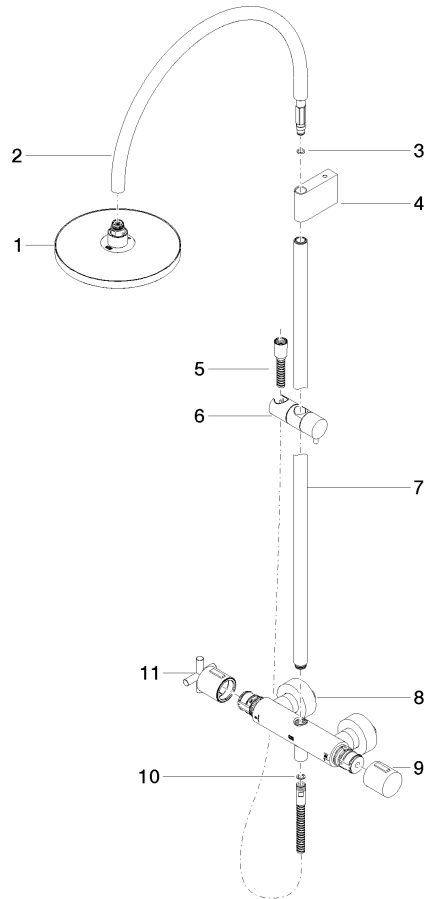

**TARA Shower pipe with shower thermostat without hand shower FlowReduce
220 mm - Brushed Bronze**

TARA

34 458 892

- shower with fixed riser projection 452mm
- Rain shower: PURE RAIN, max. flow rate 7 l/min (at 3 bar)
- Function from: 6 l/min
- rain shower Ø 220 mm
- rain shower with anti-scale system
- rotary diverter with volume control and shut-off function
- slide-on rosettes Ø 70 mm
- height of fittings up to rain shower (bottom edge) 964mm
- height of fittings up to top edge of elbow 1267mm
- gauge 150 mm - 13 mm
- metal shower hose 1750mm with integrated anti-twist protection
- 1/2" connection
- slide bar
- Pipe diameter 23.5 mm
- This product can help a building meet the requirements of Green Building Rating Systems, e.g. LEED®, BREEAM®, DGNB
- WRAS 2204013

**TARA Shower pipe with shower thermostat without hand shower FlowReduce
220 mm - Brushed Bronze**

TARA

34 458 892
mm [inches]
1:10

Flow rate chart

Codes & Standards

DIN 4109

EN 1717

ISO 3822

Scottish Water
Byelaws

UK Water Supply
Regulations

Ü-Zeichen

TARA Shower pipe with shower thermostat without hand shower FlowReduce
220 mm - Brushed Bronze

TARA

34 458 892

Certificates

WRAS_2204

LGA_38

Belgaqua_22_283_2

34 458 892

Product version from 5/1/2022

Parts for other
finishes can be found
here: [Chrome](#)

TARA Shower pipe with shower thermostat without hand shower FlowReduce
220 mm - Brushed Bronze