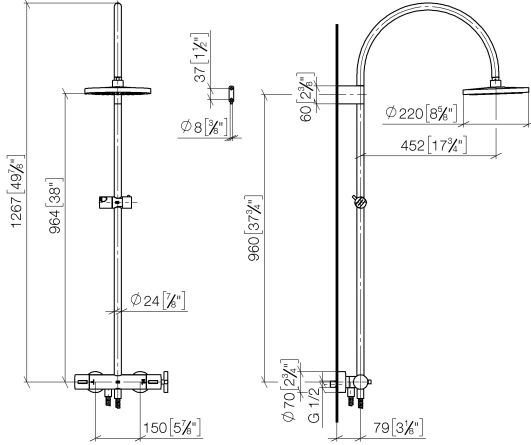

**TARA Shower pipe with shower thermostat without hand shower FlowReduce
220 mm - Brushed Champagne (22kt Gold)**

TARA

34 458 892

- shower with fixed riser projection 452mm
- Rain shower: PURE RAIN, max. flow rate 7 l/min (at 3 bar)
- Function from: 6 l/min
- rain shower Ø 220 mm
- rain shower with anti-scale system
- rotary diverter with volume control and shut-off function
- slide-on rosettes Ø 70 mm
- height of fittings up to rain shower (bottom edge) 964mm
- height of fittings up to top edge of elbow 1267mm
- gauge 150 mm - 13 mm
- metal shower hose 1750mm with integrated anti-twist protection
- 1/2" connection
- slide bar
- Pipe diameter 23.5 mm
- This product can help a building meet the requirements of Green Building Rating Systems, e.g. LEED®, BREEAM®, DGNB
- WRAS 2204013

**TARA Shower pipe with shower thermostat without hand shower FlowReduce
220 mm - Brushed Champagne (22kt Gold)**

TARA

34 458 892
mm [inches]
1:10

Flow rate chart

Codes & Standards

DIN 4109	EN 1717	ISO 3822	Scottish Water Byelaws
UK Water Supply Regulations	Ü-Zeichen		

TARA Shower pipe with shower thermostat without hand shower FlowReduce
220 mm - Brushed Champagne (22kt Gold)

TARA

34 458 892

Certificates

WRAS_2204

LGA_38

Belgaqua_22_283_2

TARA Shower pipe with shower thermostat without hand shower FlowReduce
220 mm - Brushed Champagne (22kt Gold)

TARA

34 458 892

Product version from 5/1/2022

Parts for other
finishes can be found
here: [Chrome](#)

TARA Shower pipe with shower thermostat without hand shower FlowReduce
220 mm - Brushed Champagne (22kt Gold)