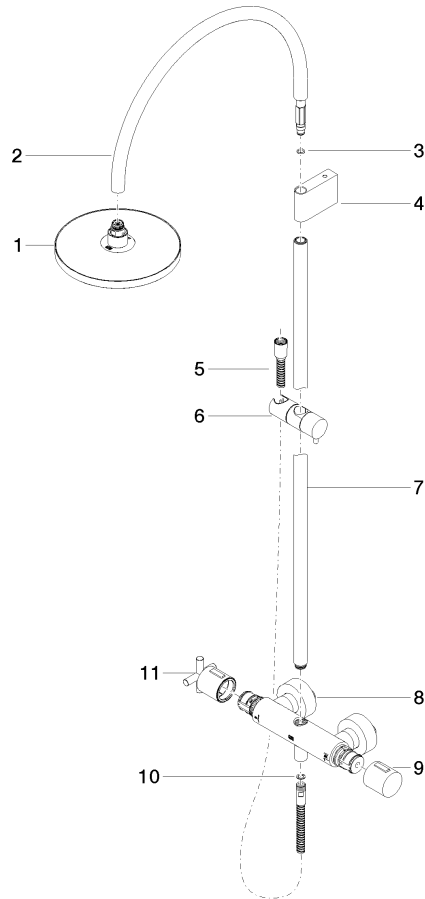

**TARA Shower pipe with shower thermostat without hand shower FlowReduce
220 mm - Brushed Champagne (22kt Gold)**

TARA

34 458 892

- shower with fixed riser projection 452mm
- Rain shower: PURE RAIN, max. flow rate 7 l/min (at 3 bar)
- Function from: 6 l/min
- rain shower Ø 220 mm
- rain shower with anti-scale system
- rotary diverter with volume control and shut-off function
- slide-on rosettes Ø 70 mm
- height of fittings up to rain shower (bottom edge) 964mm
- height of fittings up to top edge of elbow 1267mm
- gauge 150 mm - 13 mm
- metal shower hose 1750mm with integrated anti-twist protection
- 1/2" connection
- slide bar
- Pipe diameter 23.5 mm
- This product can help a building meet the requirements of Green Building Rating Systems, e.g. LEED®, BREEAM®, DGNB
- WRAS 2204013

**TARA Shower pipe with shower thermostat without hand shower FlowReduce
220 mm - Brushed Champagne (22kt Gold)**

TARA

34 458 892
mm [inches]
1:10

Flow rate chart

Codes & Standards

DIN 4109	EN 1717	ISO 3822	Scottish Water Byelaws
UK Water Supply Regulations	Ü-Zeichen		

TARA Shower pipe with shower thermostat without hand shower FlowReduce
220 mm - Brushed Champagne (22kt Gold)

TARA

34 458 892

Certificates

WRAS_2204

LGA_38

Belgaqua_22_283_2

TARA Shower pipe with shower thermostat without hand shower FlowReduce
220 mm - Brushed Champagne (22kt Gold)

TARA

34 458 892

Product version from 5/1/2022

Parts for other
finishes can be found
here: [Chrome](#)

TARA Shower pipe with shower thermostat without hand shower FlowReduce
220 mm - Brushed Champagne (22kt Gold)