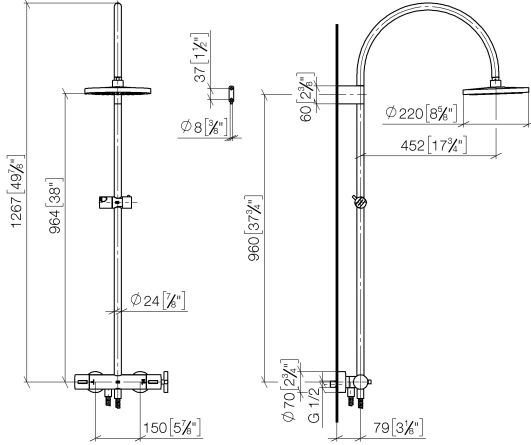

**TARA Shower pipe with shower thermostat without hand shower FlowReduce
220 mm - Champagne (22kt Gold)**

TARA

34 458 892

- shower with fixed riser projection 452mm
- Rain shower: PURE RAIN, max. flow rate 7 l/min (at 3 bar)
- Function from: 6 l/min
- rain shower Ø 220 mm
- rain shower with anti-scale system
- rotary diverter with volume control and shut-off function
- slide-on rosettes Ø 70 mm
- height of fittings up to rain shower (bottom edge) 964mm
- height of fittings up to top edge of elbow 1267mm
- gauge 150 mm - 13 mm
- metal shower hose 1750mm with integrated anti-twist protection
- 1/2" connection
- slide bar
- Pipe diameter 23.5 mm
- This product can help a building meet the requirements of Green Building Rating Systems, e.g. LEED®, BREEAM®, DGNB
- WRAS 2204013

**TARA Shower pipe with shower thermostat without hand shower FlowReduce
220 mm - Champagne (22kt Gold)**

TARA

34 458 892
mm [inches]
1:10

Flow rate chart

Codes & Standards

| | | | |
|--------------------------------|-----------|----------|---------------------------|
| DIN 4109 | EN 1717 | ISO 3822 | Scottish Water Byelaws |
| UK Water Supply Regulations | Ü-Zeichen | | |

TARA Shower pipe with shower thermostat without hand shower FlowReduce
220 mm - Champagne (22kt Gold)

TARA

34 458 892

Certificates

WRAS_2204

LGA_38

Belgaqua_22_283_2

34 458 892

Product version from 5/1/2022

Parts for other
finishes can be found
here: [Chrome](#)

TARA Shower pipe with shower thermostat without hand shower FlowReduce
220 mm - Champagne (22kt Gold)

TARA

34 458 892

Spare parts list