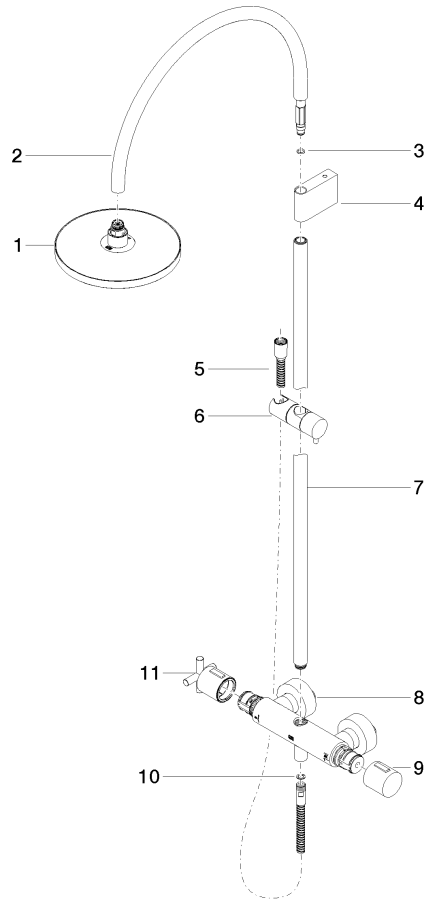

**TARA Shower pipe with shower thermostat without hand shower FlowReduce
220 mm - Champagne (22kt Gold)**

TARA

34 458 892

- shower with fixed riser projection 452mm
- Rain shower: PURE RAIN, max. flow rate 7 l/min (at 3 bar)
- Function from: 6 l/min
- rain shower Ø 220 mm
- rain shower with anti-scale system
- rotary diverter with volume control and shut-off function
- slide-on rosettes Ø 70 mm
- height of fittings up to rain shower (bottom edge) 964mm
- height of fittings up to top edge of elbow 1267mm
- gauge 150 mm - 13 mm
- metal shower hose 1750mm with integrated anti-twist protection
- 1/2" connection
- slide bar
- Pipe diameter 23.5 mm
- This product can help a building meet the requirements of Green Building Rating Systems, e.g. LEED®, BREEAM®, DGNB
- WRAS 2204013

**TARA Shower pipe with shower thermostat without hand shower FlowReduce
220 mm - Champagne (22kt Gold)**

TARA

34 458 892
mm [inches]
1:10

Flow rate chart

Codes & Standards

| | | | |
|--------------------------------|-----------|----------|---------------------------|
| DIN 4109 | EN 1717 | ISO 3822 | Scottish Water Byelaws |
| UK Water Supply Regulations | Ü-Zeichen | | |

TARA Shower pipe with shower thermostat without hand shower FlowReduce
220 mm - Champagne (22kt Gold)

TARA

34 458 892

Certificates

WRAS_2204

LGA_38

Belgaqua_22_283_2

34 458 892

Product version from 5/1/2022

Parts for other
finishes can be found
here: [Chrome](#)

TARA Shower pipe with shower thermostat without hand shower FlowReduce
220 mm - Champagne (22kt Gold)

TARA

34 458 892

Spare parts list