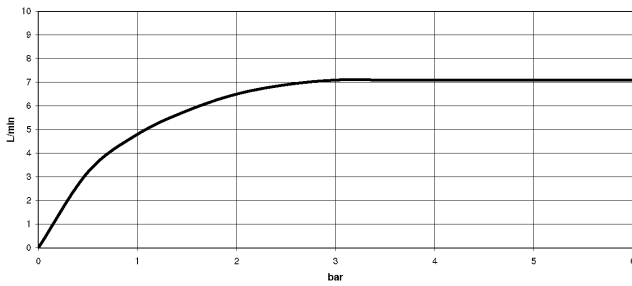

**TARA Shower pipe with shower thermostat without hand shower FlowReduce
220 mm - Champagne (22kt Gold)**

TARA

34 458 892

- shower with fixed riser projection 452mm
- Rain shower: PURE RAIN, max. flow rate 7 l/min (at 3 bar)
- Function from: 6 l/min
- rain shower Ø 220 mm
- rain shower with anti-scale system
- rotary diverter with volume control and shut-off function
- slide-on rosettes Ø 70 mm
- height of fittings up to rain shower (bottom edge) 964mm
- height of fittings up to top edge of elbow 1267mm
- gauge 150 mm - 13 mm
- metal shower hose 1750mm with integrated anti-twist protection
- 1/2" connection
- slide bar
- Pipe diameter 23.5 mm
- This product can help a building meet the requirements of Green Building Rating Systems, e.g. LEED®, BREEAM®, DGNB
- WRAS 2204013

**TARA Shower pipe with shower thermostat without hand shower FlowReduce
220 mm - Champagne (22kt Gold)**

TARA

34 458 892
mm [inches]
1:10

Flow rate chart

Codes & Standards

| | | | |
|--------------------------------|-----------|----------|---------------------------|
| DIN 4109 | EN 1717 | ISO 3822 | Scottish Water Byelaws |
| UK Water Supply Regulations | Ü-Zeichen | | |