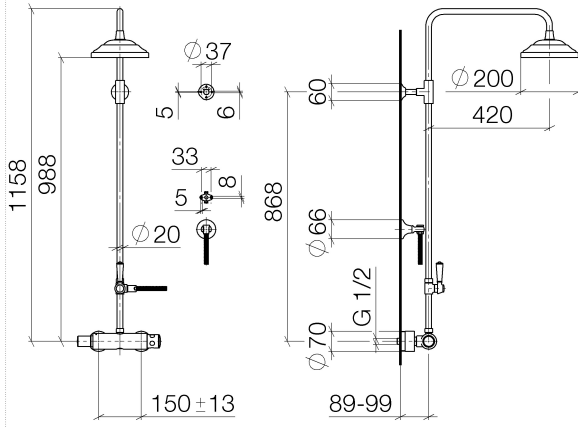

34 459 360

- shower with fixed riser projection 420mm
- rain shower Ø 200 mm
- rain shower with anti-scale system
- max. rainshower flow 14 l/min
- Function from: 8 l/min
- rotary diverter for fixed-riser shower/hand shower
- height of fittings up to rain shower (bottom edge) 985mm
- height of fittings up to top edge of elbow 1160mm
- two-part push-on rosette Ø 65 mm
- rosette for shower holder Ø 65mm
- rosette for wall mounting Ø 60mm
- gauge 150 mm - 13 mm
- metal shower hose 1250mm with integrated anti-twist protection
- 1/2" connection
- Pipe diameter 20 mm

34 459 360  
1:10

**Flow rate chart**

**Certificates**

LGA\_38665.

MADISON Showerpipe with shower thermostat without hand shower - Brushed  
Platinum

MADISON

34 459 360  
Parts for other  
finishes can be found  
here: [Chrome](#)

# MADISON Showerpipe with shower thermostat without hand shower - Brushed Platinum

MADISON

34 459 360

## Spare parts list

No.	Item Number	Name	Quantity used	Delivery time
1	04 12 05 038 01-06	shower	1	60
2	04 28 22 101 20-06	spout	1	10
3	90 14 10 011 00 90	seal	1	2
4	90 17 11 037 01-06	holder	1	-
Spare part can no longer be ordered, please order the replacement item				
5	90 28 22 104 00-06	pipe	1	-
Spare part can no longer be ordered, please order the replacement item				
6	90 17 09 045 01-06	diverter	1	10
7	09 30 30 064-06	screw	1	10
8	09 18 20 011-06	base	1	10
9	09 28 22 013 90	pipe	1	2
10	11 170 370-06	MADISON Lever insert - Brushed Platinum	1	10
11	09 30 30 062-06	screw	1	10
12	09 14 10 122 90	seal	1	2
13	28 104 970-06	Metal shower hose 1/2" x 1/2" x 1250 mm - Brushed Platinum	1	2
14	28 050 410-06	holder	1	60
15	90 28 22 103 00-06	pipe	1	-
Spare part can no longer be ordered, please order the replacement item				
16	90 14 20 002 00 90	seal	1	2
17	04 17 01 044 01-06	fitting	1	10