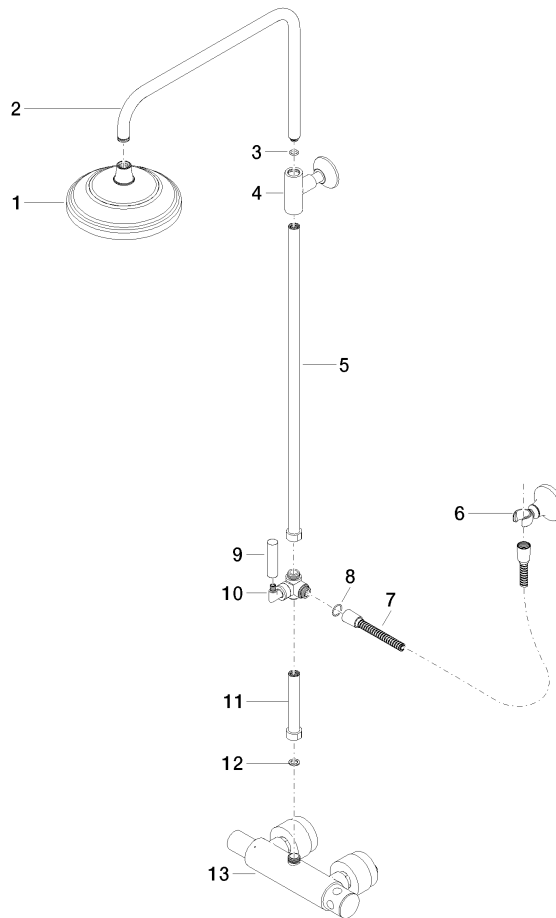

34 459 360

- shower with fixed riser projection 420mm
- rain shower Ø 200 mm
- rain shower with anti-scale system
- max. rainshower flow 14 l/min
- Function from: 8 l/min
- rotary diverter for fixed-riser shower/hand shower
- height of fittings up to rain shower (bottom edge) 985mm
- height of fittings up to top edge of elbow 1160mm
- two-part push-on rosette Ø 65 mm
- rosette for shower holder Ø 65mm
- rosette for wall mounting Ø 60mm
- gauge 150 mm - 13 mm
- metal shower hose 1250mm with integrated anti-twist protection
- 1/2" connection
- Pipe diameter 20 mm

34 459 360  
1:10

**Flow rate chart**

**Certificates**

LGA\_38665.

MADISON Showerpipe with shower thermostat without hand shower - Brushed  
Platinum

MADISON

34 459 360  
Parts for other  
finishes can be found  
here: [Chrome](#)

# MADISON Showerpipe with shower thermostat without hand shower - Brushed Platinum

MADISON

34 459 360

## Spare parts list

No.	Item Number	Name	Quantity used	Delivery time
1	04 12 05 038 01-06	shower	1	60
2	04 28 22 101 20-06	spout	1	10
3	90 14 10 011 00 90	seal	1	2
4	90 17 11 037 01-06	holder	1	-
Spare part can no longer be ordered, please order the replacement item				
5	90 28 22 104 00-06	pipe	1	-
Spare part can no longer be ordered, please order the replacement item				
6	90 17 09 045 01-06	diverter	1	10
7	09 30 30 064-06	screw	1	10
8	09 18 20 011-06	base	1	10
9	09 28 22 013 90	pipe	1	2
10	11 170 370-06	MADISON Lever insert - Brushed Platinum	1	10
11	09 30 30 062-06	screw	1	10
12	09 14 10 122 90	seal	1	2
13	28 104 970-06	Metal shower hose 1/2" x 1/2" x 1250 mm - Brushed Platinum	1	2
14	28 050 410-06	holder	1	60
15	90 28 22 103 00-06	pipe	1	-
Spare part can no longer be ordered, please order the replacement item				
16	90 14 20 002 00 90	seal	1	2
17	04 17 01 044 01-06	fitting	1	10