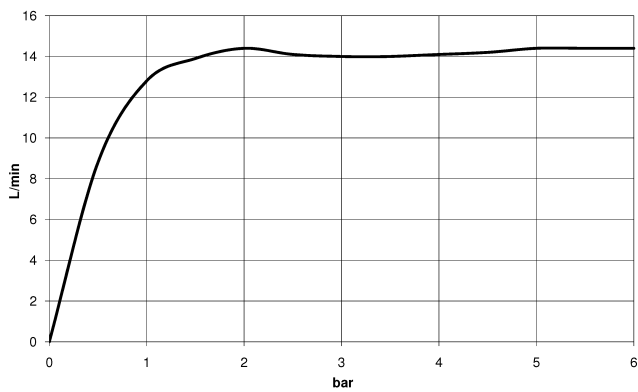

34 459 360

- shower with fixed riser projection 420mm
- rain shower Ø 200 mm
- rain shower with anti-scale system
- max. rainshower flow 14 l/min
- Function from: 8 l/min
- rotary diverter for fixed-riser shower/hand shower
- height of fittings up to rain shower (bottom edge) 985mm
- height of fittings up to top edge of elbow 1160mm
- two-part push-on rosette Ø 65 mm
- rosette for shower holder Ø 65mm
- rosette for wall mounting Ø 60mm
- gauge 150 mm - 13 mm
- metal shower hose 1250mm with integrated anti-twist protection
- 1/2" connection
- Pipe diameter 20 mm

34 459 360  
1:10

**Flow rate chart**

**Certificates**

LGA\_38665.

MADISON Showerpipe with shower thermostat without hand shower - Brushed  
Platinum

MADISON

34 459 360  
Parts for other  
finishes can be found  
here: [Chrome](#)