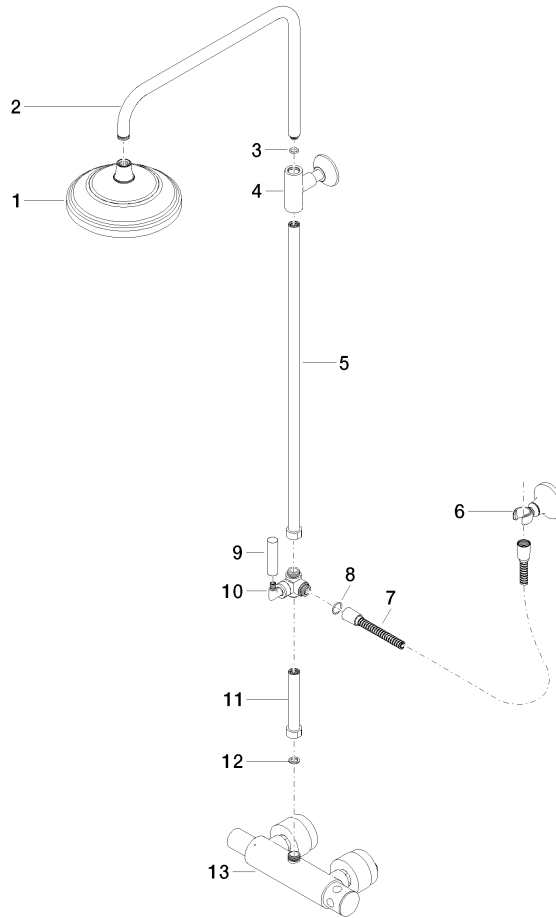

MADISON Showerpipe with shower thermostat without hand shower - Brushed Dark Platinum

MADISON

34 459 360

- shower with fixed riser projection 420mm
- rain shower Ø 200 mm
- rain shower with anti-scale system
- max. rainshower flow 14 l/min
- Function from: 8 l/min
- rotary diverter for fixed-riser shower/hand shower
- height of fittings up to rain shower (bottom edge) 985mm
- height of fittings up to top edge of elbow 1160mm
- two-part push-on rosette Ø 65 mm
- rosette for shower holder Ø 65mm
- rosette for wall mounting Ø 60mm
- gauge 150 mm - 13 mm
- metal shower hose 1250mm with integrated anti-twist protection
- 1/2" connection
- Pipe diameter 20 mm

Intrinsic protection against back flow.

NOTE: The handles must be ordered separately from the fittings!

34 459 360
1:10

Flow rate chart

Certificates

LGA_38665.

34 459 360

Parts for other finishes can be found here: [Chrome](#)

Spare parts list

No.	Item Number	Name	Quantity used	Delivery time
1	04 12 05 038 01-99	shower	1	30
2	04 28 22 101 20-99	spout	1	30
3	90 14 10 011 00 90	seal	1	2
4	90 17 11 037 01-99	holder	1	30
5	90 28 22 104 00-99	pipe	1	30
6	90 17 09 045 01-99	diverter	1	30
7	09 30 30 064-99	screw	1	30
8	09 18 20 011-99	base	1	30
9	09 28 22 013 90	pipe	1	2
10	11 170 370-99	MADISON Lever insert - Brushed Dark Platinum	1	30
11	09 30 30 062-99	screw	1	30
12	09 14 10 122 90	seal	1	2
13	28 104 970-99	Metal shower hose 1/2" x 1/2" x 1250 mm - Brushed Dark Platinum	1	2
14	28 050 410-99	holder	1	60
15	90 28 22 103 00-99	pipe	1	30
16	90 14 20 002 00 90	seal	1	2
17	04 17 01 044 01-99	fitting	1	30