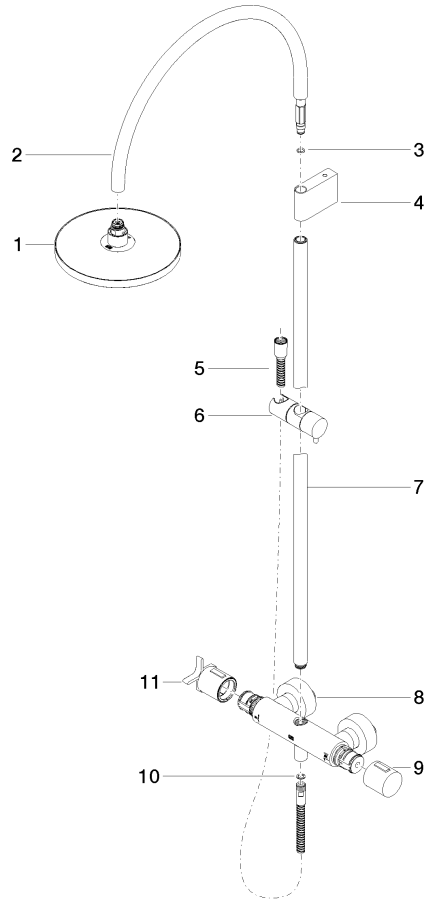

**VAIA Shower pipe with shower thermostat without hand shower FlowReduce -
Brushed Platinum**

VAIA

34 459 809

- shower with fixed riser projection 452mm
- overhead shower: rain flow
- rain shower Ø 220 mm
- rain shower with anti-scale system
- max. rainshower flow 7 l/min
- Function from: 6 l/min
- rotary diverter with volume control and shut-off function
- slide-on rosettes Ø 70 mm
- height of fittings up to rain shower (bottom edge) 964mm
- height of fittings up to top edge of elbow 1267mm
- gauge 150 mm - 13 mm
- metal shower hose 1750mm with integrated anti-twist protection
- 1/2" connection
- slide bar
- Pipe diameter 23.5 mm
- This product can help a building meet the requirements of Green Building Rating Systems, e.g. LEED®, BREEAM®, DGNB
- WRAS 2204013

VAIA

34 459 809

mm [inches]

1:10

Flow rate chart

Codes & Standards

DIN 4109

EN 1717

WRAS_2204

LGA_38

Belgaqua_24-006-2

VAIA Shower pipe with shower thermostat without hand shower FlowReduce -
Brushed Platinum

VAIA

34 459 809

Parts for other
finishes can be found
here: [Chrome](#)

VAIA Shower pipe with shower thermostat without hand shower FlowReduce -
Brushed Platinum

VAIA

34 459 809

Spare parts list

No.	Item Number	Name	Quantity used	Delivery time
	90 12 05 092 20-06	shower	11	10