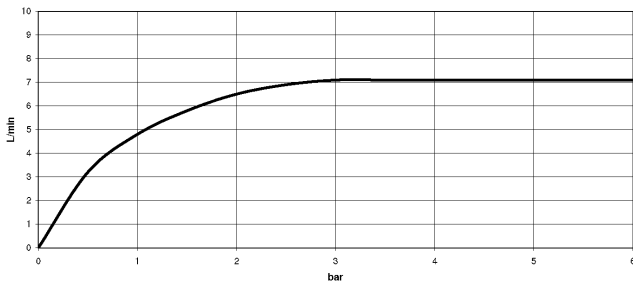

**VAIA Shower pipe with shower thermostat without hand shower FlowReduce -
Brushed Platinum**

VAIA

34 459 809

- shower with fixed riser projection 452mm
- overhead shower: rain flow
- rain shower Ø 220 mm
- rain shower with anti-scale system
- max. rainshower flow 7 l/min
- Function from: 6 l/min
- rotary diverter with volume control and shut-off function
- slide-on rosettes Ø 70 mm
- height of fittings up to rain shower (bottom edge) 964mm
- height of fittings up to top edge of elbow 1267mm
- gauge 150 mm - 13 mm
- metal shower hose 1750mm with integrated anti-twist protection
- 1/2" connection
- slide bar
- Pipe diameter 23.5 mm
- This product can help a building meet the requirements of Green Building Rating Systems, e.g. LEED®, BREEAM®, DGNB
- WRAS 2204013

VAIA

34 459 809

mm [inches]

1:10

Flow rate chart

Codes & Standards

DIN 4109

EN 1717