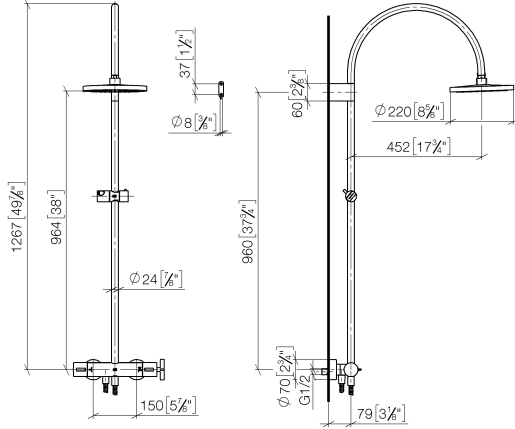

**VAIA Shower pipe with shower thermostat without hand shower FlowReduce -
Brushed Platinum**

VAIA

34 459 809

- shower with fixed riser projection 452mm
- overhead shower: rain flow
- rain shower Ø 220 mm
- rain shower with anti-scale system
- max. rainshower flow 7 l/min
- Function from: 6 l/min
- rotary diverter with volume control and shut-off function
- slide-on rosettes Ø 70 mm
- height of fittings up to rain shower (bottom edge) 964mm
- height of fittings up to top edge of elbow 1267mm
- gauge 150 mm - 13 mm
- metal shower hose 1750mm with integrated anti-twist protection
- 1/2" connection
- slide bar
- Pipe diameter 23.5 mm
- This product can help a building meet the requirements of Green Building Rating Systems, e.g. LEED®, BREEAM®, DGNB
- WRAS 2204013

VAIA

34 459 809

mm [inches]

1:10

Flow rate chart

Codes & Standards

DIN 4109

EN 1717