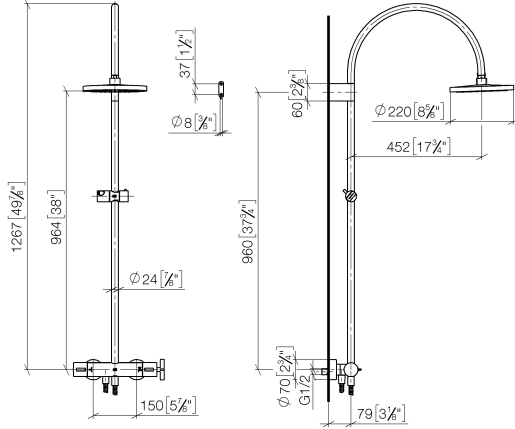

**VAIA Shower pipe with shower thermostat without hand shower FlowReduce -  
Brushed Champagne (22kt Gold)**

VAIA

34 459 809

- shower with fixed riser projection 452mm
- overhead shower: rain flow
- rain shower Ø 220 mm
- rain shower with anti-scale system
- max. rainshower flow 7 l/min
- Function from: 6 l/min
- rotary diverter with volume control and shut-off function
- slide-on rosettes Ø 70 mm
- height of fittings up to rain shower (bottom edge) 964mm
- height of fittings up to top edge of elbow 1267mm
- gauge 150 mm - 13 mm
- metal shower hose 1750mm with integrated anti-twist protection
- 1/2" connection
- slide bar
- Pipe diameter 23.5 mm
- This product can help a building meet the requirements of Green Building Rating Systems, e.g. LEED®, BREEAM®, DGNB
- WRAS 2204013

**Required miscellaneous**

**Hand shower - Brushed Champagne (22kt Gold)**

28 016 979-46

**Required miscellaneous**

**SERIES-VARIOUS Hand shower - Brushed Champagne (22kt Gold)**

28 029 979-46

**VAIA Shower pipe with shower thermostat without hand shower FlowReduce -  
Brushed Champagne (22kt Gold)**

VAIA

34 459 809

mm [inches]

1:10

**Flow rate chart**

**Codes & Standards**

DIN 4109

EN 1717