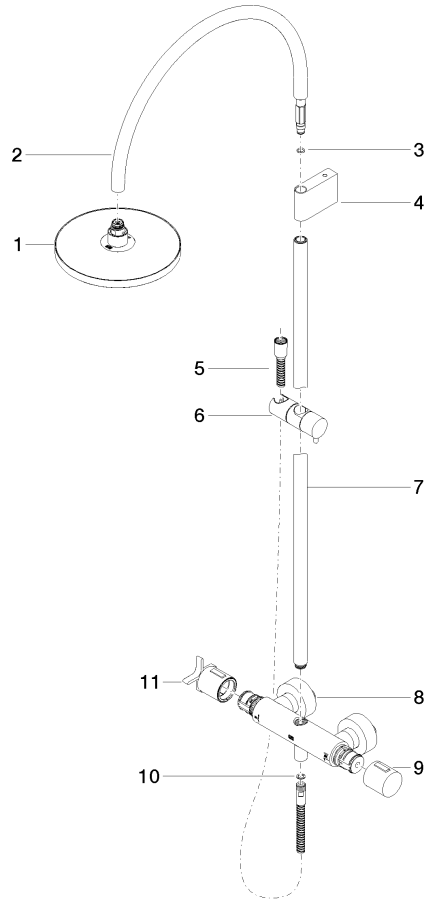

**VAIA Shower pipe with shower thermostat without hand shower FlowReduce -  
Brushed Champagne (22kt Gold)**

VAIA

34 459 809

- shower with fixed riser projection 452mm
- overhead shower: rain flow
- rain shower Ø 220 mm
- rain shower with anti-scale system
- max. rainshower flow 7 l/min
- Function from: 6 l/min
- rotary diverter with volume control and shut-off function
- slide-on rosettes Ø 70 mm
- height of fittings up to rain shower (bottom edge) 964mm
- height of fittings up to top edge of elbow 1267mm
- gauge 150 mm - 13 mm
- metal shower hose 1750mm with integrated anti-twist protection
- 1/2" connection
- slide bar
- Pipe diameter 23.5 mm
- This product can help a building meet the requirements of Green Building Rating Systems, e.g. LEED®, BREEAM®, DGNB
- WRAS 2204013

VAIA

34 459 809

mm [inches]

1:10

**Flow rate chart**

**Codes & Standards**

DIN 4109

EN 1717

Certificates

---

WRAS\_2204

LGA\_38

Belgaqua\_24-006-2

VAIA Shower pipe with shower thermostat without hand shower FlowReduce -  
Brushed Champagne (22kt Gold)

VAIA

34 459 809

Parts for other  
finishes can be found  
here: [Chrome](#)

VAIA Shower pipe with shower thermostat without hand shower FlowReduce -  
Brushed Champagne (22kt Gold)

VAIA

34 459 809

**Spare parts list**

No.	Item Number	Name	Quantity used	Delivery time
	90 12 05 092 20-46	shower	11	30