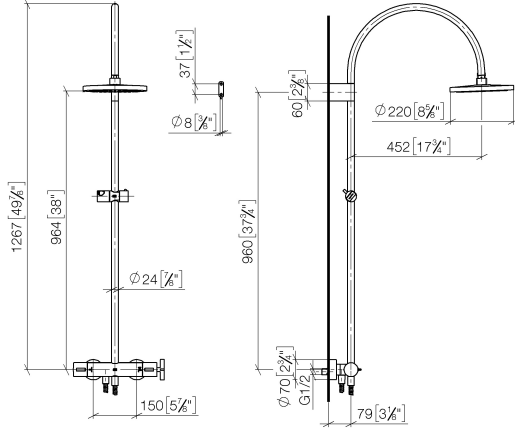

VAIA Shower pipe with shower thermostat without hand shower FlowReduce - Champagne (22kt Gold)

VAIA

34 459 809

- shower with fixed riser projection 452mm
- overhead shower: rain flow
- rain shower Ø 220 mm
- rain shower with anti-scale system
- max. rainshower flow 7 l/min
- Function from: 6 l/min
- rotary diverter with volume control and shut-off function
- slide-on rosettes Ø 70 mm
- height of fittings up to rain shower (bottom edge) 964mm
- height of fittings up to top edge of elbow 1267mm
- gauge 150 mm - 13 mm
- metal shower hose 1750mm with integrated anti-twist protection
- 1/2" connection
- slide bar
- Pipe diameter 23.5 mm
- This product can help a building meet the requirements of Green Building Rating Systems, e.g. LEED®, BREEAM®, DGNB
- WRAS 2204013

VAIA

34 459 809

mm [inches]

1:10

Flow rate chart

Codes & Standards

DIN 4109

EN 1717