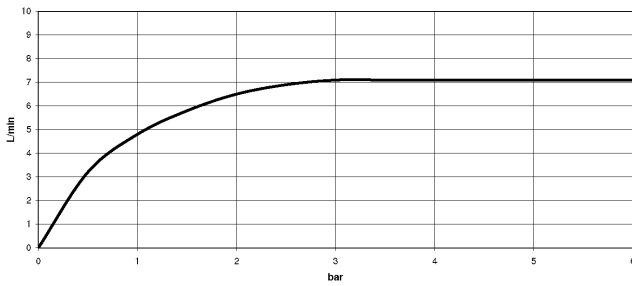

VAIA Shower pipe with shower thermostat without hand shower FlowReduce - Champagne (22kt Gold)

VAIA

34 459 809

- shower with fixed riser projection 452mm
- overhead shower: rain flow
- rain shower Ø 220 mm
- rain shower with anti-scale system
- max. rainshower flow 7 l/min
- Function from: 6 l/min
- rotary diverter with volume control and shut-off function
- slide-on rosettes Ø 70 mm
- height of fittings up to rain shower (bottom edge) 964mm
- height of fittings up to top edge of elbow 1267mm
- gauge 150 mm - 13 mm
- metal shower hose 1750mm with integrated anti-twist protection
- 1/2" connection
- slide bar
- Pipe diameter 23.5 mm
- This product can help a building meet the requirements of Green Building Rating Systems, e.g. LEED®, BREEAM®, DGNB
- WRAS 2204013

VAIA

34 459 809

mm [inches]

1:10

Flow rate chart

Codes & Standards

DIN 4109

EN 1717