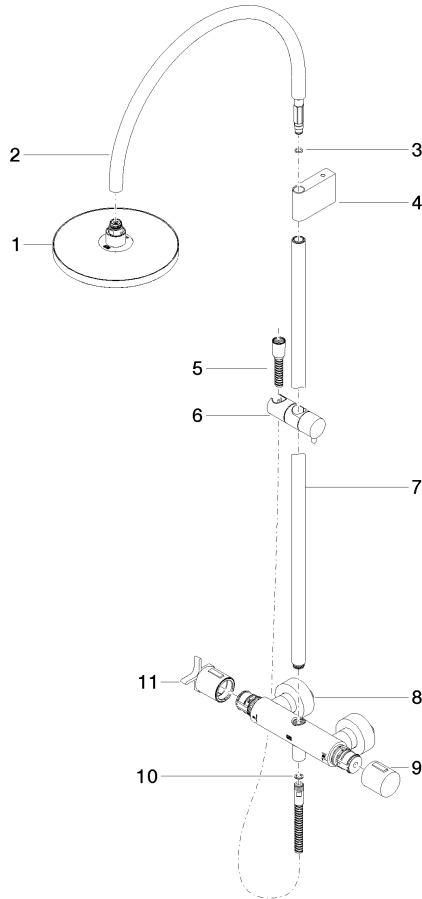

**VAIA Shower pipe with shower thermostat without hand shower FlowReduce -
Brushed Dark Platinum**

VAIA

34 459 809

- shower with fixed riser projection 452mm
- overhead shower: rain flow
- rain shower Ø 220 mm
- rain shower with anti-scale system
- max. rainshower flow 7 l/min
- Function from: 6 l/min
- rotary diverter with volume control and shut-off function
- slide-on rosettes Ø 70 mm
- height of fittings up to rain shower (bottom edge) 964mm
- height of fittings up to top edge of elbow 1267mm
- gauge 150 mm - 13 mm
- metal shower hose 1750mm with integrated anti-twist protection
- 1/2" connection
- slide bar
- Pipe diameter 23.5 mm
- This product can help a building meet the requirements of Green Building Rating Systems, e.g. LEED®, BREEAM®, DGNB
- WRAS 2204013

VAIA

34 459 809

mm [inches]

1:10

Flow rate chart

Codes & Standards

DIN 4109

EN 1717

WRAS_2204

LGA_38

Belgaqua_24-006-2

VAIA Shower pipe with shower thermostat without hand shower FlowReduce -
Brushed Dark Platinum

VAIA

34 459 809

Parts for other
finishes can be found
here: [Chrome](#)

VAIA Shower pipe with shower thermostat without hand shower FlowReduce -
Brushed Dark Platinum

VAIA

34 459 809

Spare parts list

No.	Item Number	Name	Quantity used	Delivery time
	90 12 05 092 20-99	shower	11	30