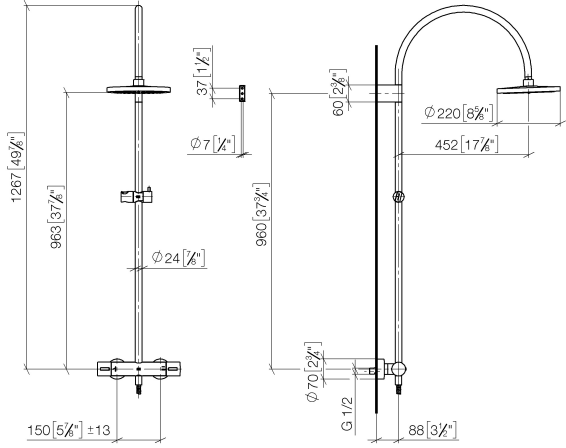

**Showerpipe with shower thermostat without hand shower FlowReduce 220 mm
- Platinum**

TARA

34 459 892

Fits: TARA, VAIA, META

- shower with fixed riser projection 452mm
- overhead shower: rain flow
- rain shower Ø 220 mm
- rain shower with anti-scale system
- max. rainshower flow 7 l/min
- rotary diverter with volume control and shut-off function
- slide-on rosettes Ø 70 mm
- height of fittings up to rain shower (bottom edge) 963mm
- height of fittings up to top edge of elbow 1267mm
- gauge 150 mm - 13 mm
- metal shower hose 1750mm with integrated anti-twist protection
- 1/2" connection
- slide bar
- Pipe diameter 23.5 mm
- quick clearing
- This product can help a building meet the requirements of Green Building Rating Systems, e.g. LEED®, BREEAM®, DGNB
- WRAS 2204013

**Showerpipe with shower thermostat without hand shower FlowReduce 220 mm
- Platinum**

TARA

34 459 892
mm [inches]
M 1:10

Flow rate chart

Codes & Standards

DIN 4109	EN 1717	ISO 3822	Scottish Water Byelaws
UK Water Supply Regulations	Ü-Zeichen		

Showerpipe with shower thermostat without hand shower FlowReduce 220 mm
- Platinum

TARA

34 459 892

Certificates

WRAS_2204

Belgaqua_21-032-2 LGA_38

Showerpipe with shower thermostat without hand shower FlowReduce 220 mm - Platinum

TARA

34 459 892

Product version up to 9/10/2020

Product version from 9/10/2020

Parts for other
finishes can be found
here: [Chrome](#)

Showerpipe with shower thermostat without hand shower FlowReduce 220 mm
- Platinum