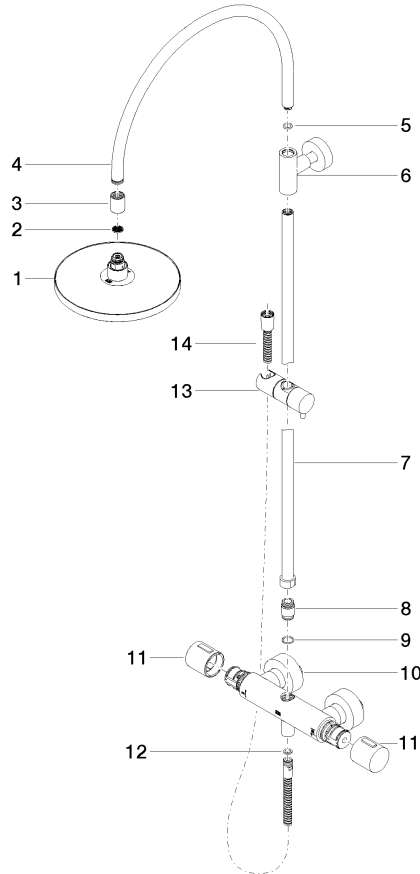

**Showerpipe with shower thermostat without hand shower FlowReduce 220 mm
- Platinum**

TARA

34 459 892
mm [inches]
M 1:10

Flow rate chart

Codes & Standards

DIN 4109	EN 1717	ISO 3822	Scottish Water Byelaws
UK Water Supply Regulations	Ü-Zeichen		

Showerpipe with shower thermostat without hand shower FlowReduce 220 mm
- Platinum

TARA

34 459 892

Certificates

WRAS_2204

Belgaqua_21-032-2 LGA_38

Showerpipe with shower thermostat without hand shower FlowReduce 220 mm - Platinum

TARA

34 459 892

Product version up to 9/10/2020

Product version from 9/10/2020

Parts for other
finishes can be found
here: [Chrome](#)

Showerpipe with shower thermostat without hand shower FlowReduce 220 mm
- Platinum

TARA

34 459 892

Spare parts list

Product version up to 9/10/2020

Product version from 9/10/2020

No.	Item Number	Name	Quantity used	Delivery time
	04 12 05 092 00-08	shower	15	40