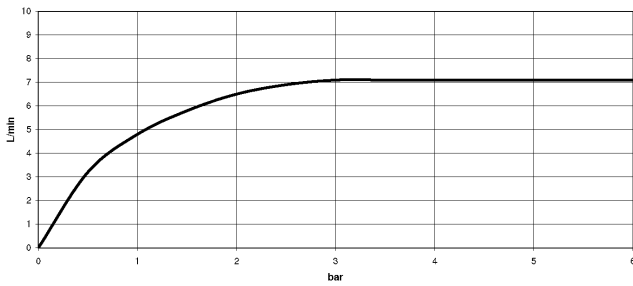

**Showerpipe with shower thermostat without hand shower FlowReduce 220 mm
- Platinum**

TARA

34 459 892
mm [inches]
M 1:10

Flow rate chart

Codes & Standards

DIN 4109	EN 1717	ISO 3822	Scottish Water Byelaws
UK Water Supply Regulations	Ü-Zeichen		