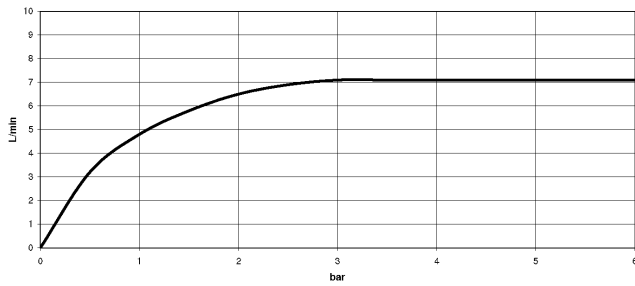

**Showerpipe with shower thermostat without hand shower FlowReduce 220 mm
- Dark Chrome**

TARA

34 459 892

Fits: TARA, VAIA, META

- shower with fixed riser projection 452mm
- overhead shower: rain flow
- rain shower Ø 220 mm
- rain shower with anti-scale system
- max. rainshower flow 7 l/min
- rotary diverter with volume control and shut-off function
- slide-on rosettes Ø 70 mm
- height of fittings up to rain shower (bottom edge) 963mm
- height of fittings up to top edge of elbow 1267mm
- gauge 150 mm - 13 mm
- metal shower hose 1750mm with integrated anti-twist protection
- 1/2" connection
- slide bar
- Pipe diameter 23.5 mm
- quick clearing
- This product can help a building meet the requirements of Green Building Rating Systems, e.g. LEED®, BREEAM®, DGNB
- WRAS 2204013

**Showerpipe with shower thermostat without hand shower FlowReduce 220 mm
- Dark Chrome**

TARA

34 459 892
mm [inches]
M 1:10

Flow rate chart

Codes & Standards

DIN 4109

ISO 3822

Scottish Water
Byelaws