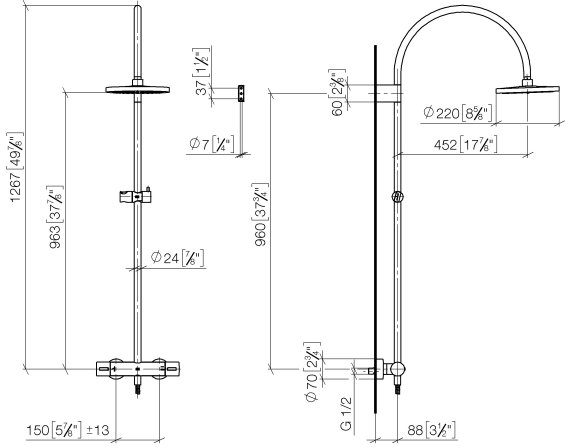

**Showerpipe with shower thermostat without hand shower FlowReduce 220 mm
- Dark Chrome**

TARA

34 459 892

Fits: TARA, VAIA, META

- shower with fixed riser projection 452mm
- overhead shower: rain flow
- rain shower Ø 220 mm
- rain shower with anti-scale system
- max. rainshower flow 7 l/min
- rotary diverter with volume control and shut-off function
- slide-on rosettes Ø 70 mm
- height of fittings up to rain shower (bottom edge) 963mm
- height of fittings up to top edge of elbow 1267mm
- gauge 150 mm - 13 mm
- metal shower hose 1750mm with integrated anti-twist protection
- 1/2" connection
- slide bar
- Pipe diameter 23.5 mm
- quick clearing
- This product can help a building meet the requirements of Green Building Rating Systems, e.g. LEED®, BREEAM®, DGNB
- WRAS 2204013

**Showerpipe with shower thermostat without hand shower FlowReduce 220 mm
- Dark Chrome**

TARA

34 459 892
mm [inches]
M 1:10

Flow rate chart

Codes & Standards

DIN 4109

ISO 3822

Scottish Water
Byelaws

UK Water Supply
Regulations

Ü-Zeichen

Showerpipe with shower thermostat without hand shower FlowReduce 220 mm
- Dark Chrome

TARA

34 459 892

Certificates

WRAS_2204

LGA_38

Showerpipe with shower thermostat without hand shower FlowReduce 220 mm
- Dark Chrome

TARA

34 459 892

Parts for other
finishes can be found
here: [Chrome](#)

Showerpipe with shower thermostat without hand shower FlowReduce 220 mm
- Dark Chrome