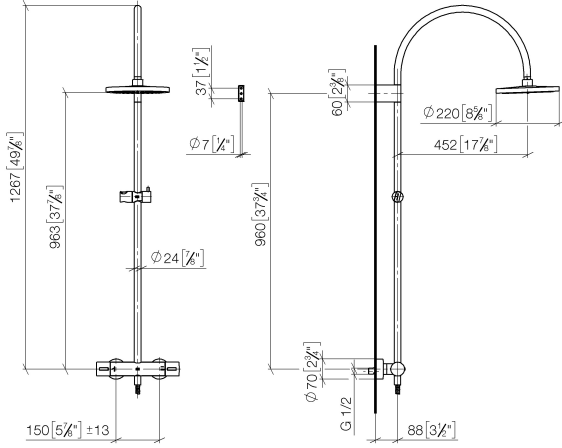

**Showerpipe with shower thermostat without hand shower FlowReduce 220 mm  
- Brushed Durabronz (23kt Gold)**

TARA

34 459 892

Fits: TARA, VAIA, META

- shower with fixed riser projection 452mm
- overhead shower: rain flow
- rain shower Ø 220 mm
- rain shower with anti-scale system
- max. rainshower flow 7 l/min
- rotary diverter with volume control and shut-off function
- slide-on rosettes Ø 70 mm
- height of fittings up to rain shower (bottom edge) 963mm
- height of fittings up to top edge of elbow 1267mm
- gauge 150 mm - 13 mm
- metal shower hose 1750mm with integrated anti-twist protection
- 1/2" connection
- slide bar
- Pipe diameter 23.5 mm
- quick clearing
- This product can help a building meet the requirements of Green Building Rating Systems, e.g. LEED®, BREEAM®, DGNB
- WRAS 2204013

**Showerpipe with shower thermostat without hand shower FlowReduce 220 mm  
- Brushed Durabross (23kt Gold)**

TARA

34 459 892

**Required miscellaneous**

**Required miscellaneous**

**Required miscellaneous**

**Showerpipe with shower thermostat without hand shower FlowReduce 220 mm  
- Brushed Durabronz (23kt Gold)**

TARA

34 459 892  
mm [inches]  
M 1:10

**Flow rate chart**

**Codes & Standards**

DIN 4109

EN 1717

# Showerpipe with shower thermostat without hand shower FlowReduce 220 mm - Brushed Durabronz (23kt Gold)

TARA

34 459 892

Product version up to 9/10/2020