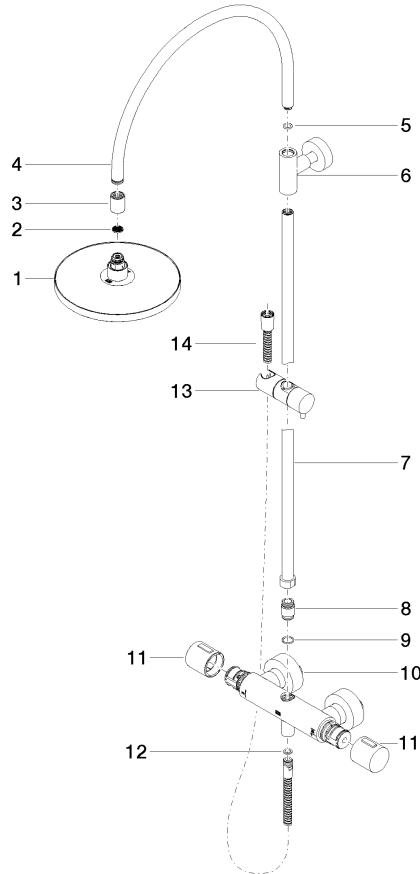

**Showerpipe with shower thermostat without hand shower FlowReduce 220 mm  
- Brushed Durabronz (23kt Gold)**

TARA

34 459 892

Fits: TARA, VAIA, META

- shower with fixed riser projection 452mm
- overhead shower: rain flow
- rain shower Ø 220 mm
- rain shower with anti-scale system
- max. rainshower flow 7 l/min
- rotary diverter with volume control and shut-off function
- slide-on rosettes Ø 70 mm
- height of fittings up to rain shower (bottom edge) 963mm
- height of fittings up to top edge of elbow 1267mm
- gauge 150 mm - 13 mm
- metal shower hose 1750mm with integrated anti-twist protection
- 1/2" connection
- slide bar
- Pipe diameter 23.5 mm
- quick clearing
- This product can help a building meet the requirements of Green Building Rating Systems, e.g. LEED®, BREEAM®, DGNB
- WRAS 2204013

**Showerpipe with shower thermostat without hand shower FlowReduce 220 mm  
- Brushed Durabronz (23kt Gold)**

TARA

34 459 892  
mm [inches]  
M 1:10

**Flow rate chart**

**Codes & Standards**

DIN 4109

EN 1717

# Showerpipe with shower thermostat without hand shower FlowReduce 220 mm - Brushed Durabronz (23kt Gold)

TARA

34 459 892

Product version up to 9/10/2020

## Product version from 9/10/2020

Parts for other  
finishes can be found  
here: [Chrome](#)

Showerpipe with shower thermostat without hand shower FlowReduce 220 mm  
- Brushed Durabron (23kt Gold)

---

TARA