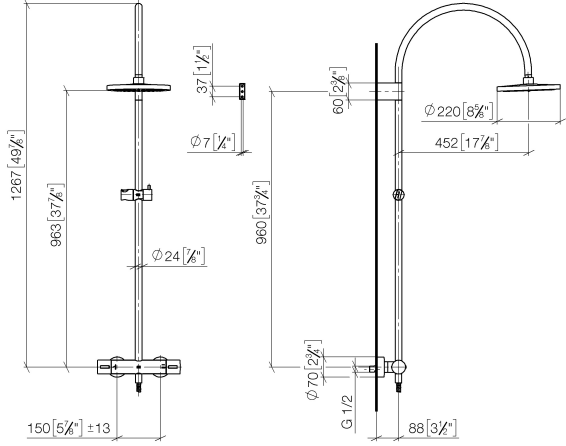

**Showerpipe with shower thermostat without hand shower FlowReduce 220 mm
- Brushed Chrome**

TARA

34 459 892

Fits: TARA, VAIA, META

- shower with fixed riser projection 452mm
- overhead shower: rain flow
- rain shower Ø 220 mm
- rain shower with anti-scale system
- max. rainshower flow 7 l/min
- rotary diverter with volume control and shut-off function
- slide-on rosettes Ø 70 mm
- height of fittings up to rain shower (bottom edge) 963mm
- height of fittings up to top edge of elbow 1267mm
- gauge 150 mm - 13 mm
- metal shower hose 1750mm with integrated anti-twist protection
- 1/2" connection
- slide bar
- Pipe diameter 23.5 mm
- quick clearing
- This product can help a building meet the requirements of Green Building Rating Systems, e.g. LEED®, BREEAM®, DGNB
- WRAS 2204013

**Showerpipe with shower thermostat without hand shower FlowReduce 220 mm
- Brushed Chrome**

TARA

34 459 892
mm [inches]
M 1:10

Flow rate chart

Codes & Standards

DIN 4109

EN 1717

ISO 3822

Belgaqua_21-032-2 LGA_38

Showerpipe with shower thermostat without hand shower FlowReduce 220 mm - Brushed Chrome

TARA

34 459 892

Product version up to 9/10/2020

Product version from 9/10/2020

Parts for other finishes can be found here: [Chrome](#)

Showerpipe with shower thermostat without hand shower FlowReduce 220 mm
- Brushed Chrome

TARA

34 459 892

Spare parts list

Product version up to 9/10/2020

Product version from 9/10/2020

No.	Item Number	Name	Quantity used	Delivery time
	04 12 05 092 00-93	shower	15	20