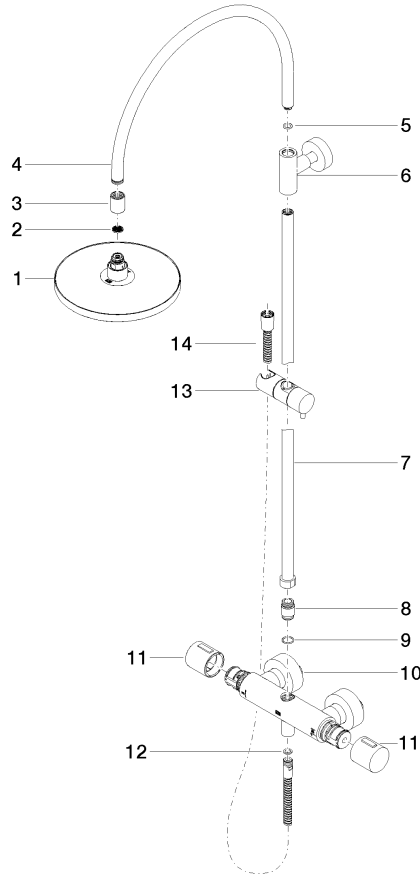

**Showerpipe with shower thermostat without hand shower FlowReduce 220 mm
- Brushed Chrome**

TARA

34 459 892

Fits: TARA, VAIA, META

- shower with fixed riser projection 452mm
- overhead shower: rain flow
- rain shower Ø 220 mm
- rain shower with anti-scale system
- max. rainshower flow 7 l/min
- rotary diverter with volume control and shut-off function
- slide-on rosettes Ø 70 mm
- height of fittings up to rain shower (bottom edge) 963mm
- height of fittings up to top edge of elbow 1267mm
- gauge 150 mm - 13 mm
- metal shower hose 1750mm with integrated anti-twist protection
- 1/2" connection
- slide bar
- Pipe diameter 23.5 mm
- quick clearing
- This product can help a building meet the requirements of Green Building Rating Systems, e.g. LEED®, BREEAM®, DGNB
- WRAS 2204013

**Showerpipe with shower thermostat without hand shower FlowReduce 220 mm
- Brushed Chrome**

TARA

34 459 892
mm [inches]
M 1:10

Flow rate chart

Codes & Standards

DIN 4109

EN 1717

ISO 3822

Belgaqua_21-032-2 LGA_38

Showerpipe with shower thermostat without hand shower FlowReduce 220 mm - Brushed Chrome

TARA

34 459 892

Product version up to 9/10/2020

Product version from 9/10/2020

Parts for other finishes can be found here: [Chrome](#)

Showerpipe with shower thermostat without hand shower FlowReduce 220 mm
- Brushed Chrome

TARA

34 459 892

Spare parts list

Product version up to 9/10/2020

Product version from 9/10/2020

No.	Item Number	Name	Quantity used	Delivery time
	04 12 05 092 00-93	shower	15	20