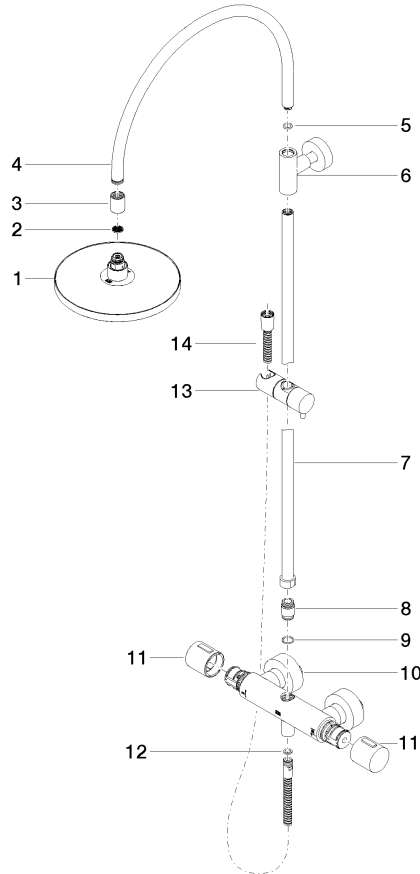

**Showerpipe with shower thermostat without hand shower FlowReduce 220 mm  
- Brushed Dark Platinum**

TARA

34 459 892  
mm [inches]  
M 1:10

**Flow rate chart**

**Codes & Standards**

DIN 4109

EN 1717

ISO 3822

Scottish Water  
Byelaws

UK Water Supply  
Regulations

Ü-Zeichen

Showerpipe with shower thermostat without hand shower FlowReduce 220 mm  
- Brushed Dark Platinum

---

TARA

34 459 892

Certificates

---

WRAS\_2204

Belgaqua\_21-032-2 LGA\_38

Showerpipe with shower thermostat without hand shower FlowReduce 220 mm  
- Brushed Dark Platinum

TARA

34 459 892

Product version up to 9/10/2020

**Product version from 9/10/2020**

Parts for other  
finishes can be found  
here: [Chrome](#)

Showerpipe with shower thermostat without hand shower FlowReduce 220 mm  
- Brushed Dark Platinum

---

TARA

34 459 892

Spare parts list

Product version up to 9/10/2020