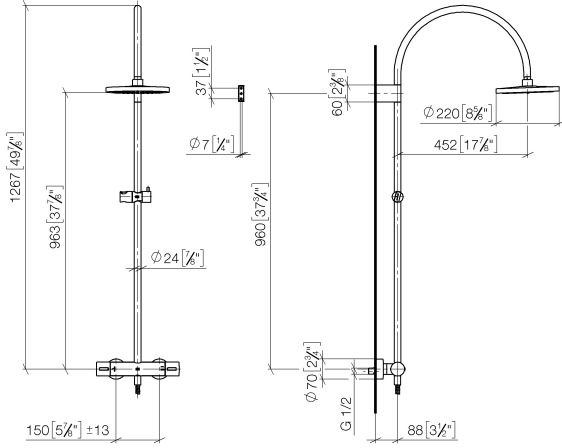

**Showerpipe with shower thermostat without hand shower FlowReduce 220 mm  
- Brushed Dark Platinum**

TARA

34 459 892

Fits: TARA, VAIA, META

- shower with fixed riser projection 452mm
- overhead shower: rain flow
- rain shower Ø 220 mm
- rain shower with anti-scale system
- max. rainshower flow 7 l/min
- rotary diverter with volume control and shut-off function
- slide-on rosettes Ø 70 mm
- height of fittings up to rain shower (bottom edge) 963mm
- height of fittings up to top edge of elbow 1267mm
- gauge 150 mm - 13 mm
- metal shower hose 1750mm with integrated anti-twist protection
- 1/2" connection
- slide bar
- Pipe diameter 23.5 mm
- quick clearing
- This product can help a building meet the requirements of Green Building Rating Systems, e.g. LEED®, BREEAM®, DGNB
- WRAS 2204013

**Showerpipe with shower thermostat without hand shower FlowReduce 220 mm  
- Brushed Dark Platinum**

TARA

34 459 892  
mm [inches]  
M 1:10

**Flow rate chart**

**Codes & Standards**

DIN 4109

EN 1717

ISO 3822

---

WRAS\_2204

Belgaqua\_21-032-2 LGA\_38

Showerpipe with shower thermostat without hand shower FlowReduce 220 mm  
- Brushed Dark Platinum

TARA

34 459 892

Product version up to 9/10/2020

**Product version from 9/10/2020**